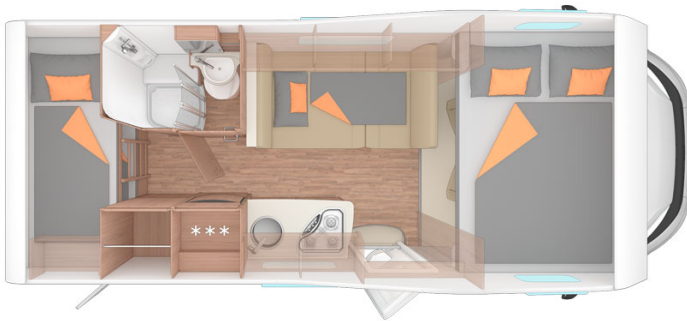

# Motorhome Magic Grande England

Modèle standard

Description	<p>This motorhome is the biggest in its range. Ideal for families or groups of 6, it offers a large living space.</p> <p>All dimensions and features may change.</p>
Characteristics	<p><b>Magic Grande</b>                  Sleeps : 6 (6 seatbelts)                  Diesel 2.0L engine, 130 bhp                  Fiat Ducato 120 MultiJet chassis                  Manual 6 gear transmission                  Power steering                  Cruise control                  Airbags                  Backup camera                  GPS                  Internal walk through                  Bicycle rack</p>
Fuel	<p>Diesel                  Average consumption: 9.5L/100km</p>