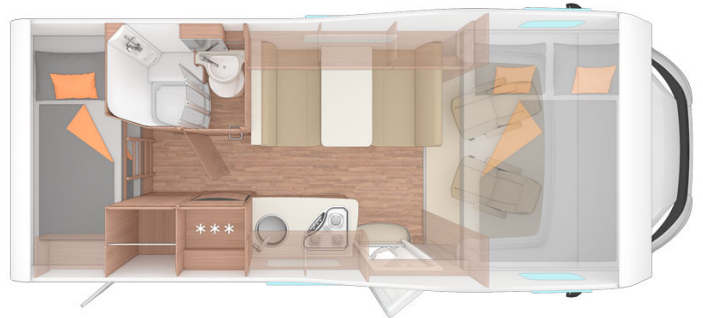

# Motorhome Magic Grande England

Modèle standard

Description	<p>This motorhome is the biggest in its range. Ideal for families or groups of 6, it offers a large living space.</p> <p>All dimensions and features may change.</p>
Characteristics	<p><b>Magic Grande</b>          Sleeps : 6 (6 seatbelts)          Diesel 2.0L engine, 130 bhp          Fiat Ducato 120 MultiJet chassis          Manual 6 gear transmission          Power steering          Cruise control          Airbags          Backup camera          GPS          Internal walk through          Bicycle rack</p>
Fuel	<p>Diesel          Average consumption: 9.5L/100km</p>