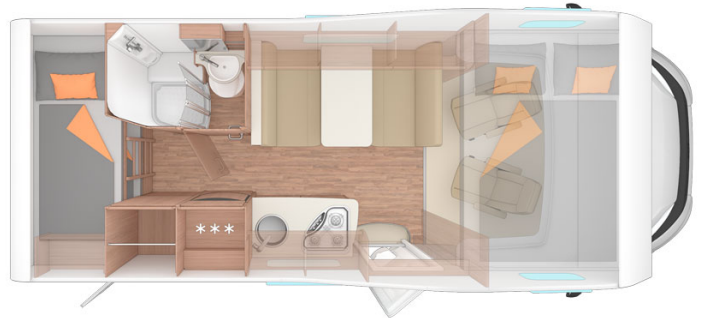

# Motorhome Magic Grande England

Modèle standard

Description	<p>This motorhome is the biggest in its range. Ideal for families or groups of 6, it offers a large living space.</p> <p>All dimensions and features may change.</p>
Characteristics	<p><b>Magic Grande</b>                  Sleeps : 6 (6 seatbelts)                  Diesel 2.0L engine, 130 bhp                  Fiat Ducato 120 MultiJet chassis                  Manual 6 gear transmission                  Power steering                  Cruise control                  Airbags                  Backup camera                  GPS                  Internal walk through                  Bicycle rack</p>
Fuel	<p>Diesel                  Average consumption: 9.5L/100km</p>