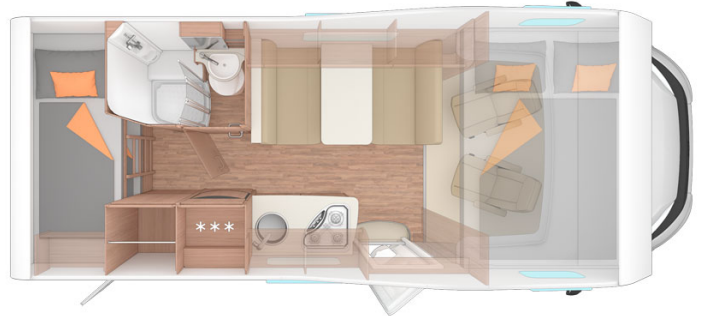

# Motorhome Magic Grande England

Modèle standard

Description	<p>This motorhome is the biggest in its range. Ideal for families or groups of 6, it offers a large living space.</p> <p>All dimensions and features may change.</p>
Characteristics	<p><b>Magic Grande</b>                  Sleeps : 6 (6 seatbelts)                  Diesel 2.0L engine, 130 bhp                  Fiat Ducato 120 MultiJet chassis                  Manual 6 gear transmission                  Power steering                  Cruise control                  Airbags                  Backup camera                  GPS                  Internal walk through                  Bicycle rack</p>
Fuel	<p>Diesel                  Average consumption: 9.5L/100km</p>