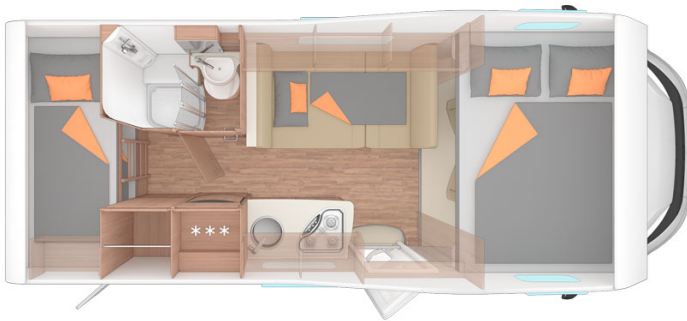

# Motorhome Magic Grande England

Modèle standard

Description	<p>This motorhome is the biggest in its range. Ideal for families or groups of 6, it offers a large living space.</p> <p>All dimensions and features may change.</p>
Characteristics	<p><b>Magic Grande</b>          Sleeps : 6 (6 seatbelts)          Diesel 2.0L engine, 130 bhp          Fiat Ducato 120 MultiJet chassis          Manual 6 gear transmission          Power steering          Cruise control          Airbags          Backup camera          GPS          Internal walk through          Bicycle rack</p>
Fuel	<p>Diesel          Average consumption: 9.5L/100km</p>