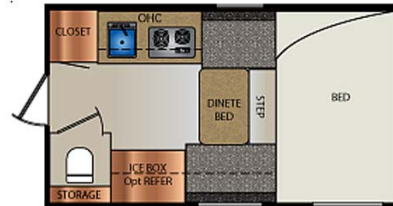

4wd Fjords 4x4 Camper B Thor Iceland

Modèle standard

Description

This equipped truck is well suited for 3 in beds. max 4 including young children

It allows you to go to the centre of the island. It is a 4WD. A real experience with a recent and reliable vehicle