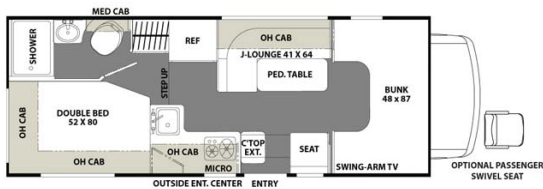

Motorhome Erable C24 Canada

Modèle deluxe

Description	This motorhome for 4/5 people is well equipped but remains compact and easy to drive offering great comfort.
Characteristics	<p>Erable C24 : Sleeps 5 (max 4 adults and 1 child) Seatbelts: 5; Model: 2019-20 Sunseeker 2350, V8 gasoline engine, Chassis: Ford or Chevy; Radio/CD; TV</p> <p>Dimensions : Length: 7.5 m (24'6"), Width: 2.5 m (8'4"), Height: 3.4 m (11'3"), Fuel tank: 200 L (52 US gal), Fresh water tank: 166 L (44 US gal), Grey water tank: 147 L (39 US gal), Black water tank: 147 L (39 US gal); Propan tank 170 L (45 US gal)</p> <p>Beds : Over-cab bed: 152 cm x 203 cm (60' x 80"), Rear bed: 152 cm x 203 cm (60' x 80"), Dinette bed: 111 cm x 172 cm (44' x 68')</p> <p>Kitchen and bathroom : Fridge , Microwave, Gas Stove, Shower, Toilet</p>