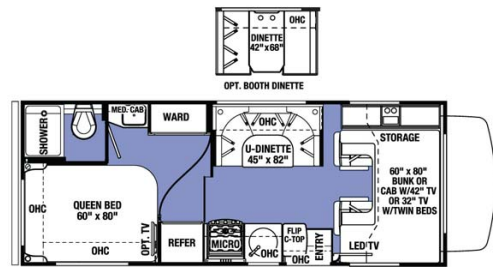

Motorhome Erable C24 Canada

Modèle deluxe

Description	This motorhome for 4/5 people is well equipped but remains compact and easy to drive offering great comfort.
Characteristics	<p>Erable C24 : Sleeps 5 (max 4 adults and 1 child) Seatbelts: 5; Model: 2019-20 Sunseeker 2350, V8 gasoline engine, Chassis: Ford or Chevy; Radio/CD; TV</p> <p>Dimensions : Length: 7.5 m (24'6"), Width: 2.5 m (8'4"), Height: 3.4 m (11'3"), Fuel tank: 200 L (52 US gal), Fresh water tank: 166 L (44 US gal), Grey water tank: 147 L (39 US gal), Black water tank: 147 L (39 US gal); Propan tank 170 L (45 US gal)</p> <p>Beds : Over-cab bed: 152 cm x 203 cm (60' x 80"), Rear bed: 152 cm x 203 cm (60' x 80"), Dinette bed: 111 cm x 172 cm (44' x 68')</p> <p>Kitchen and bathroom : Fridge , Microwave, Gas Stove, Shower, Toilet</p>