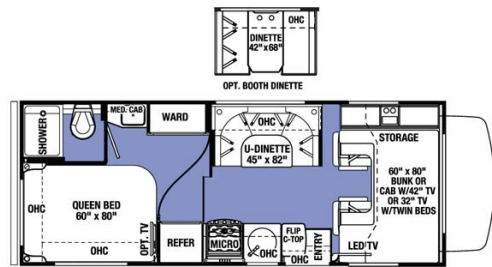

Motorhome Erable C24 Canada

Modèle deluxe

Description	This motorhome for 4/5 people is well equipped but remains compact and easy to drive offering great comfort.
Characteristics	<p>Erable C24 : Sleeps 5 (max 4 adults and 1 child) Seatbelts: 5; Model: 2019-20 Sunseeker 2350, V8 gasoline engine, Chassis: Ford or Chevy; Radio/CD; TV</p> <p>Dimensions : Length: 7.5 m (24'6"), Width: 2.5 m (8'4"), Height: 3.4 m (11'3"), Fuel tank: 200 L (52 US gal), Fresh water tank: 166 L (44 US gal), Grey water tank: 147 L (39 US gal), Black water tank: 147 L (39 US gal); Propan tank 170 L (45 US gal)</p> <p>Beds : Over-cab bed: 152 cm x 203 cm (60' x 80"), Rear bed: 152 cm x 203 cm (60' x 80"), Dinette bed: 111 cm x 172 cm (44' x 68")</p> <p>Kitchen and bathroom : Fridge , Microwave, Gas Stove, Shower, Toilet</p>