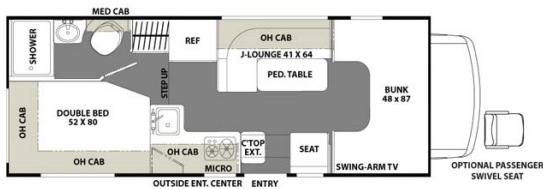

Motorhome Erable C24 Canada

Modèle deluxe

Description	This motorhome for 4/5 people is well equipped but remains compact and easy to drive offering great comfort.
Characteristics	<p>Erable C24 : Sleeps 5 (max 4 adults and 1 child) Seatbelts: 5; Model: 2019-20 Sunseeker 2350, V8 gasoline engine, Chassis: Ford or Chevy; Radio/CD; TV</p> <p>Dimensions : Length: 7.5 m (24'6"), Width: 2.5 m (8'4"), Height: 3.4 m (11'3"), Fuel tank: 200 L (52 US gal), Fresh water tank: 166 L (44 US gal), Grey water tank: 147 L (39 US gal), Black water tank: 147 L (39 US gal); Propan tank 170 L (45 US gal)</p> <p>Beds : Over-cab bed: 152 cm x 203 cm (60' x 80"), Rear bed: 152 cm x 203 cm (60' x 80"), Dinette bed: 111 cm x 172 cm (44' x 68")</p> <p>Kitchen and bathroom : Fridge , Microwave, Gas Stove, Shower, Toilet</p>