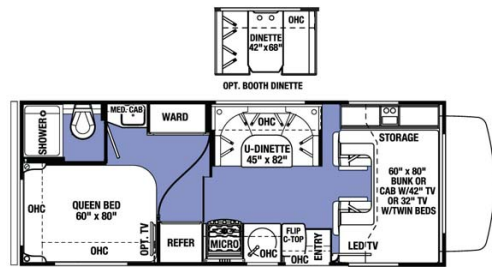

Motorhome Erable C24 Canada

Modèle deluxe

Description	This motorhome for 4/5 people is well equipped but remains compact and easy to drive offering great comfort.
Characteristics	<p>Erable C24 : Sleeps 5 (max 4 adults and 1 child) Seatbelts: 5; Model: 2019-20 Sunseeker 2350, V8 gasoline engine, Chassis: Ford or Chevy; Radio/CD; TV</p> <p>Dimensions : Length: 7.5 m (24'6"), Width: 2.5 m (8'4"), Height: 3.4 m (11'3"), Fuel tank: 200 L (52 US gal), Fresh water tank: 166 L (44 US gal), Grey water tank: 147 L (39 US gal), Black water tank: 147 L (39 US gal); Propan tank 170 L (45 US gal)</p> <p>Beds : Over-cab bed: 152 cm x 203 cm (60' x 80"), Rear bed: 152 cm x 203 cm (60' x 80"), Dinette bed: 111 cm x 172 cm (44' x 68')</p> <p>Kitchen and bathroom : Fridge , Microwave, Gas Stove, Shower, Toilet</p>