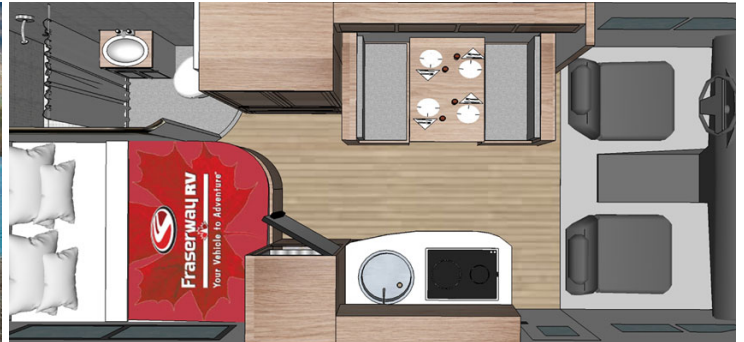

# Motorhome Beaver C-Medium Canada

Modèle deluxe

Description	<p>With a fixed rear double bed, this motorhome can fit a family of up to 5 travelers. Modern, well-equipped, and top of the line.</p> <p>The plans, dimensions and layouts here of the Beaver C-Medium are indicative and may vary without notice.</p>
Characteristics	<p><b>Beaver C-Medium</b>          Sleeps : 5          Chassis Ford E350          Engine V8/V10 gasoline          Approximative consumption 19-25L/100km          Automatic transmission          Cruise control  <a href="#">? Virtual visit of the VEHICULE model here.</a></p>
Fuel	Gasoline
Dimensions	<p>Length: 7.21 m (23'8")          Width: 2.50 m (8'2")          Height: 3.40 m (11'2")          Interior height: 2.00 m (6'6")</p>
Passengers	5 sleeps

Reserve	Fuel tank: 140 L Fresh water tank: 115 L Grey water tank: 98 L Black water tank: 85 L Propane: 87 L
Beds	Cabover bed: 203 x 135 cm (80" x 53") (safety net) Dinette bed: 167 x 113 cm (66" x 44") Rear bed: 200 x 145 cm (79" x 57")
Kitchen	Sink (hot and cold water) Stove Oven (convection) Microwave Fridge
Shower/Toilet	Shower Toilet Hot and cold water
Heating/Air Conditioning	Heating and air conditioning in the driver's cabin Heating and air conditioning while parked
Energy	<b>On-Board Generator.</b> Allows for use of wall plugs, micro-wave, heating and air conditioning when vehicle is not connected to an electrical hook-up. <b>Propane Gas.</b> <b>Auxiliary Battery.</b> Batteries will last around 12 hours depending on use, and are recharged when driving the vehicle, or by the photovoltaic panels. <b>Battery boost. Battery that helps to quickly recharge a discharged battery.</b> <b>12V outlet.</b> Remember to bring your adaptors for charging your personal electronics such as cameras and phones. <b>Solar panel.</b>
Audio & Connexions	CD player Auxiliary plug-in USB plug-in Bluetooth
Complementary Equipment	Awning Backup camera Tether hooks for infant, child or booster seats Solar panel