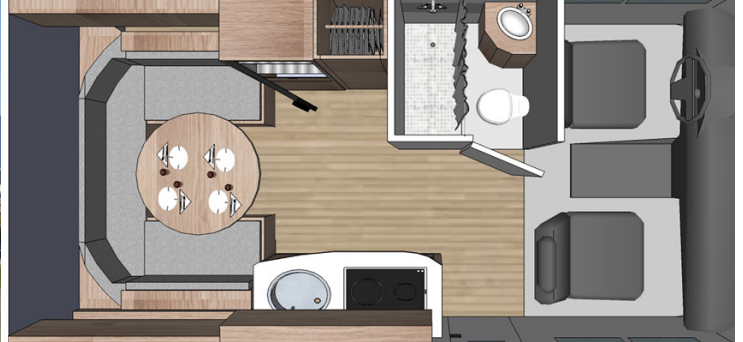

Motorhome Beaver C-Small Canada

Modèle deluxe

Description	<p>The smallest motorhome in its class, this vehicle is perfect for 2 adults with 2 small children. Practical and spacious.</p> <p>The plans, dimensions and layouts here of the Beaver C-Small are indicative and may vary without notice.</p>
Characteristics	<p>Beaver C-Small Sleeps : up to 4 Chassis Ford E350 Engine V8 gasoline Approximative consumption 18-24L/100km Automatic transmission Cruise control ? Virtual visit of the Beaver C-Small model here.</p>
Fuel	Gasoline
Dimensions	<p>Length: 6.17 m (20'3") Width: 2.29 m (7'6") Height: 3.40 m (11'2") Interior height: 2.00 m (79")</p>
Passengers	4 sleeps

Reserve	Fuel tank: 151 L Fresh water tank: 107-115 L Grey water tank: 75 L Black water tank: 75 L Propane: 32 L
Beds	Cabover bed: 213 x 135 cm (84" x 53") Dinette bed: 183 x 122 cm (72" x 48")
Kitchen	Sink (hot and cold water) Stove Oven (propane) Microwave Fridge
Shower/Toilet	Shower Toilet Hot and cold water
Heating/Air Conditioning	Heating and air conditioning in the driver's cabin Heating and air conditioning while parked
Energy	Propane Gas. Auxiliary Battery. Batteries will last around 12 hours depending on use, and are recharged when driving the vehicle, or by the photovoltaic panels. Battery boost. Battery that helps to quickly recharge a discharged battery. 12V outlet. Remember to bring your adaptors for charging your personal electronics such as cameras and phones. Solar panel.
Audio & Connexions	CD player Auxiliary plug-in USB plug-in Bluetooth
Complementary Equipment	Awning Backup camera Solar panel