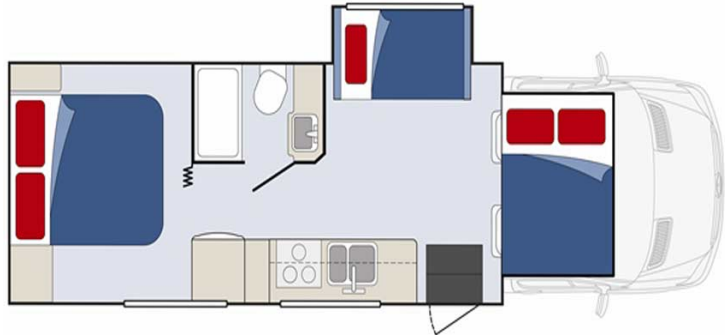

# Motorhome Star Tucana United States

Modèle deluxe

Description	Less than 6 months old, all Tucana motorhomes are very well equipped with a large bedroom in the rear and plenty of storage space. Depart from Miami and Anchorage from April 1st 2019
Characteristics	<b>Star Tucana</b> Seatbelts: 5 (4 adults and 1 child) <b>Please note: children under 2 year old are not permitted to travel in this vehicle</b> Guaranteed vehicle less than 6 months old Engine: 6.8 L unleaded gasoline Chassis: Ford Automatic Transmission Power Steering Driver's cabin open to living area
Fuel	Unleaded gasoline Approx Consumption: 9-11 mpg (20-25L/100km)
Dimensions	Length: 25'-27' (7.6-8.2 m) Width: 6'4" (2.6 m) Height: 11'1" (3.4 m) Interior Height: 6'10" (2.1 m)
Passengers	5 (4 adults and 1 child max)