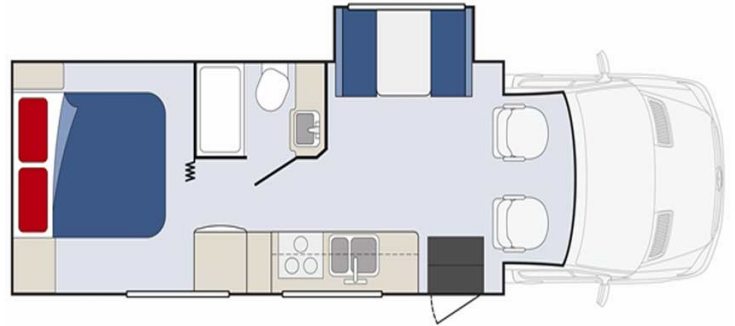

# Motorhome Star Tucana United States

Modèle deluxe

Description	Less than 6 months old, all Tucana motorhomes are very well equipped with a large bedroom in the rear and plenty of storage space. Depart from Miami and Anchorage from April 1st 2019
Characteristics	<b>Star Tucana</b> Seatbelts: 5 (4 adults and 1 child) <b>Please note: children under 2 year old are not permitted to travel in this vehicle</b> Guaranteed vehicle less than 6 months old Engine: 6.8 L unleaded gasoline Chassis: Ford Automatic Transmission Power Steering Driver's cabin open to living area
Fuel	Unleaded gasoline Approx Consumption: 9-11 mpg (20-25L/100km)
Dimensions	Length: 25'-27' (7.6-8.2 m) Width: 6'4" (2.6 m) Height: 11'1" (3.4 m) Interior Height: 6'10" (2.1 m)
Passengers	5 (4 adults and 1 child max)