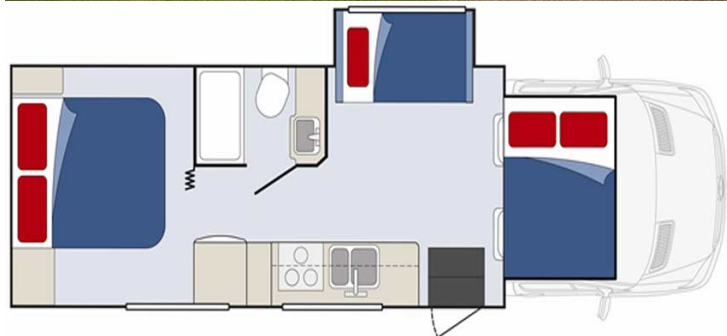

# Motorhome Star Tucana United States

Modèle deluxe

Description	Less than 6 months old, all Tucana motorhomes are very well equipped with a large bedroom in the rear and plenty of storage space. Depart from Miami and Anchorage from April 1st 2019
Characteristics	<b>Star Tucana</b> Seatbelts: 5 (4 adults and 1 child) <b>Please note: children under 2 year old are not permitted to travel in this vehicle</b> Guaranteed vehicle less than 6 months old Engine: 6.8 L unleaded gasoline Chassis: Ford Automatic Transmission Power Steering Driver's cabin open to living area
Fuel	Unleaded gasoline Approx Consumption: 9-11 mpg (20-25L/100km)
Dimensions	Length: 25'-27' (7.6-8.2 m) Width: 6'4" (2.6 m) Height: 11'1" (3.4 m) Interior Height: 6'10" (2.1 m)
Passengers	5 (4 adults and 1 child max)