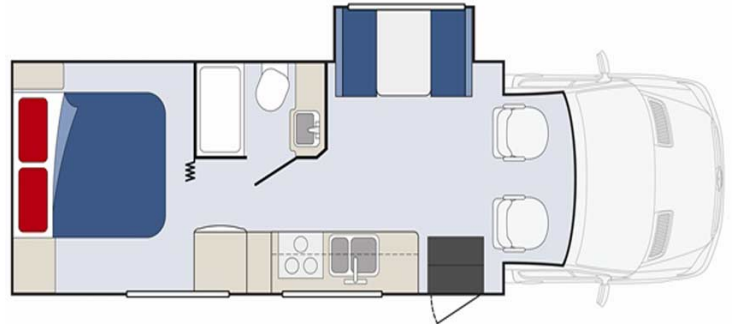

# Motorhome Star Tucana United States

Modèle deluxe

Description	Less than 6 months old, all Tucana motorhomes are very well equipped with a large bedroom in the rear and plenty of storage space. Depart from Miami and Anchorage from April 1st 2019
Characteristics	<b>Star Tucana</b> Seatbelts: 5 (4 adults and 1 child) <b>Please note: children under 2 year old are not permitted to travel in this vehicle</b> Guaranteed vehicle less than 6 months old Engine: 6.8 L unleaded gasoline Chassis: Ford Automatic Transmission Power Steering Driver's cabin open to living area
Fuel	Unleaded gasoline Approx Consumption: 9-11 mpg (20-25L/100km)
Dimensions	Length: 25'-27' (7.6-8.2 m) Width: 6'4" (2.6 m) Height: 11'1" (3.4 m) Interior Height: 6'10" (2.1 m)
Passengers	5 (4 adults and 1 child max)