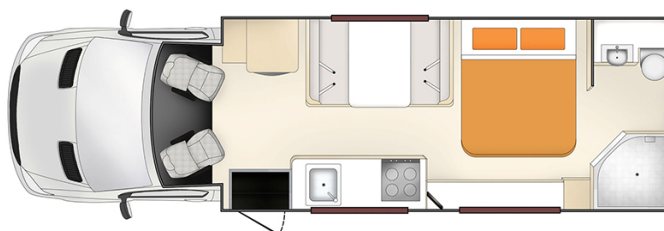

# Motorhome Star Pegasus Australia

Modèle deluxe

Description

Guaranteed less than 12 months old, this unique motorhome has a slide-out panel which increases the interior space by 30%. This is THE most comfortable motorhome for 4 travelers.