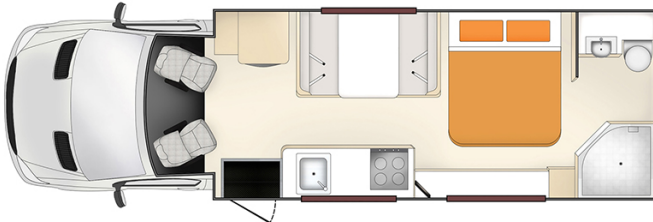

# Motorhome Star Pegasus Australia

Modèle deluxe

Description

Guaranteed less than 12 months old, this unique motorhome has a slide-out panel which increases the interior space by 30%. This is THE most comfortable motorhome for 4 travelers.