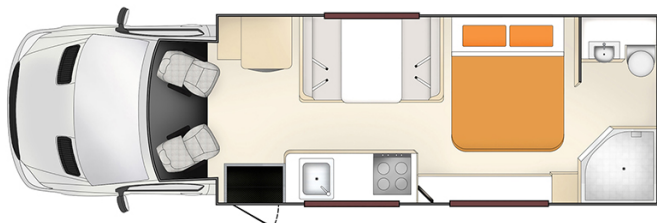

# Motorhome Star Pegasus Australia

Modèle deluxe

Description

Guaranteed less than 12 months old, this unique motorhome has a slide-out panel which increases the interior space by 30%. This is THE most comfortable motorhome for 4 travelers.