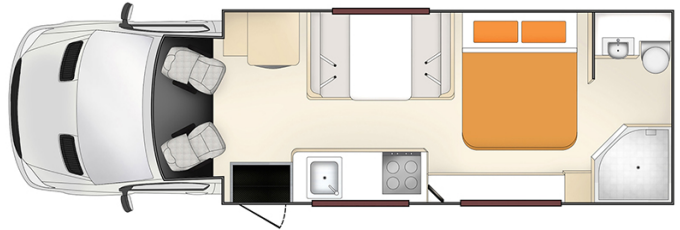

# Motorhome Star Pegasus Australia

Modèle deluxe

Description

Guaranteed less than 12 months old, this unique motorhome has a slide-out panel which increases the interior space by 30%. This is THE most comfortable motorhome for 4 travelers.