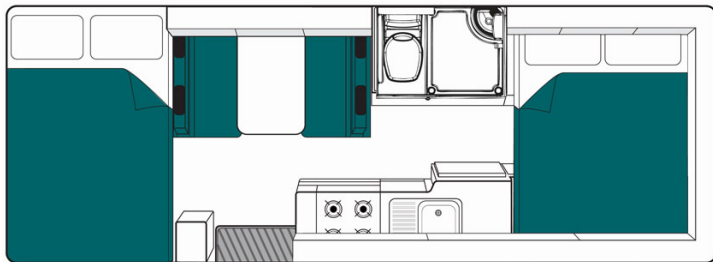

Motorhome Koala Beach Australia

Modèle deluxe

Description	<p>Modern design for this vehicle with spacious living area, a big rear bed, spacious over cab bed, TV + DVD, automatic transmission and large storage spaces.</p> <p>Several models may be proposed for the Koala Platinum beach, so the dimensions and arrangements may vary.</p>
Characteristics	<p>Koala Platinum Beach Sleeps: 4 (4 places assises) Vehicle Mercedes or Volkswagen Engine: 2.2-3.0 L Turbo diesel Automatic transmission Internal walk through access Rear vision camera Awning Model guaranteed maximum 2 years old</p>
Fuel	Diesel
Dimensions	<p>Length: 7.20-7.25 m (23'7"-23'10") Width: 2.25 m (7'5") Height: 3.30-3.40 m (10'10"-11'2") Interior height: 2.15 m (7')</p>