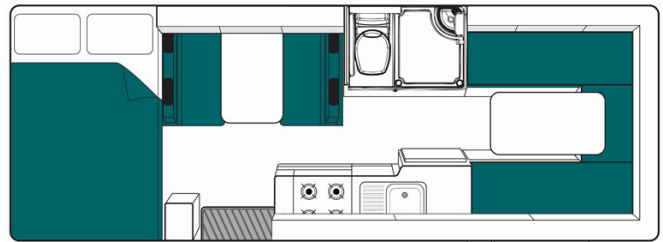

Motorhome Koala Beach Australia

Modèle deluxe

Description	<p>Modern design for this vehicle with spacious living area, a big rear bed, spacious over cab bed, TV + DVD, automatic transmission and large storage spaces.</p> <p>Several models may be proposed for the Koala Platinum beach, so the dimensions and arrangements may vary.</p>
Characteristics	<p>Koala Platinum Beach Sleeps: 4 (4 places assises) Vehicle Mercedes or Volkswagen Engine: 2.2-3.0 L Turbo diesel Automatic transmission Internal walk through access Rear vision camera Awning Model guaranteed maximum 2 years old</p>
Fuel	Diesel
Dimensions	<p>Length: 7.20-7.25 m (23'7"-23'10") Width: 2.25 m (7'5") Height: 3.30-3.40 m (10'10"-11'2") Interior height: 2.15 m (7')</p>