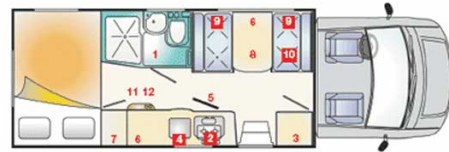

Motorhome Andalou I Spain

Modèle standard

Description	This vehicle can accommodate up to 6 adults and has 3 double beds and good everyday equipment.
Characteristics	Over cab 6 places. Seatbelts: 6
Dimensions	Length: 7.20 m (23'7") Width: 2.24 m (10'8") Height: 3.00 m (9'10")
Passengers	6
Reserve	Drinking water: 100 L (26.4 US gal)
Beds	3 double beds
Kitchen	Fridge Cooker Sink
Shower/Toilet	Shower, toilet, basin
Heating/Air Conditionning	Heating