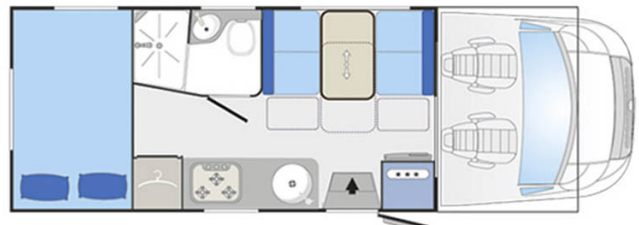

# Motorhome Colisée C Italy

Modèle standard

Blucamp Sky 71

Blucamp Lucky 650

Description	A large motorhome with good equipment and a big living space. Accommodates up to 7 people.
Characteristics	Group C. Seatbelts: 7
Fuel	Diesel
Dimensions	Length: 7.17 m à 7.48 m (23'3"/24'6") Width: 2.25 m (7'5") Height: 4 m (13'1")
Passengers	7
Reserve	Fresh water tank: 100 L (26.4 US gal) Waste water tank : 90L (23.8 US gal) Fuel tank: 80 L (21.1 US gal)
Beds	Over cab double bed: 210 x 151 cm (83" x 59") Dinette single bed: 188 x 54 cm (74" x 21") Dinette double bed: 188 x 125 cm (74" x 49") Bunk beds: 185 x 93 cm (73" x 37") (x2)
Kitchen	Fridge cooker
Shower/Toilet	Toilet and seperate shower
Energy	Plugs 12 V and 220 V. External power hook up 240V