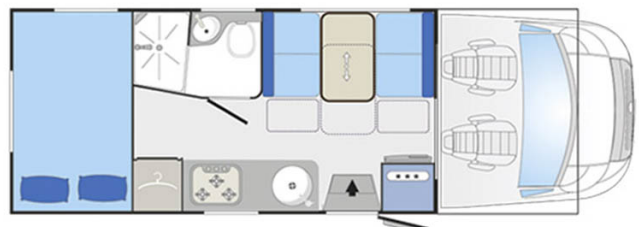

Motorhome Colisée C Italy

Modèle standard

Blucamp Sky 71

Blucamp Lucky 650

Description	A large motorhome with good equipment and a big living space. Accommodates up to 7 people.
Characteristics	Group C. Seatbelts: 7
Fuel	Diesel
Dimensions	Length: 7.17 m à 7.48 m (23'3"/24'6") Width: 2.25 m (7'5") Height: 4 m (13'1")
Passengers	7
Reserve	Fresh water tank: 100 L (26.4 US gal) Waste water tank : 90L (23.8 US gal) Fuel tank: 80 L (21.1 US gal)
Beds	Over cab double bed: 210 x 151 cm (83" x 59") Dinette single bed: 188 x 54 cm (74" x 21") Dinette double bed: 188 x 125 cm (74" x 49") Bunk beds: 185 x 93 cm (73" x 37") (x2)
Kitchen	Fridge cooker
Shower/Toilet	Toilet and seperate shower
Energy	Plugs 12 V and 220 V. External power hook up 240V