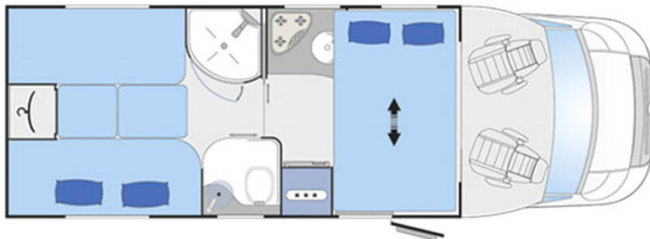

Motorhome Colisée B Italy

Modèle standard

Blucamp Lucky 526

Description	This motorhome is compact but well equipped with a complete kitchen and 4 beds to accommodate a a family or group of 6 people.
Characteristics	Group B. Seatbelts: 6
Fuel	Diesel
Dimensions	Length: 7.32 to 7.35 m (21'9") Width: 2.25 m to 2.34 m (7'5") Height: 4 m (13'1")
Passengers	6
Reserve	Fresh water tank: 100 L (26.4 US gal) Waste water tank : 100 L (26.4 US gal) Fuel tank: 80 L to 90L (21.1 US gal to 23.8 US gal)
Beds	Over cab bed: 210 x 151 cm (83" x 59") Dinette bed: 188 x 125 cm (74" x 49") Bunk beds: 210 x 93 cm (83" x 37") (x2)
Kitchen	Fridge Cooker
Shower/Toilet	Toilet and seperate shower
Energy	Plugs 12 V and 220 V. External power hook up 240V.
Audio & Connexions	Radio/CD