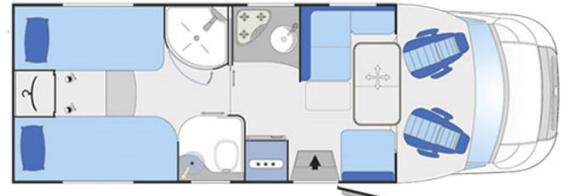

Motorhome Colisée B Italy

Modèle standard

Blucamp Lucky 526

Description	This motorhome is compact but well equipped with a complete kitchen and 4 beds to accommodate a a family or group of 6 people.
Characteristics	Group B. Seatbelts: 6
Fuel	Diesel
Dimensions	Length: 7.32 to 7.35 m (21'9") Width: 2.25 m to 2.34 m (7'5") Height: 4 m (13'1")
Passengers	6
Reserve	Fresh water tank: 100 L (26.4 US gal) Waste water tank : 100 L (26.4 US gal) Fuel tank: 80 L to 90L (21.1 US gal to 23.8 US gal)
Beds	Over cab bed: 210 x 151 cm (83" x 59") Dinette bed: 188 x 125 cm (74" x 49") Bunk beds: 210 x 93 cm (83" x 37") (x2)
Kitchen	Fridge Cooker
Shower/Toilet	Toilet and seperate shower
Energy	Plugs 12 V and 220 V. External power hook up 240V.
Audio & Connexions	Radio/CD