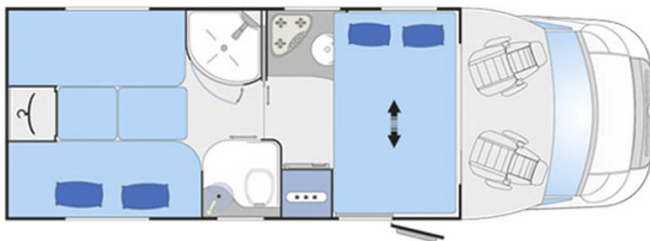

Motorhome Colisée B Italy

Modèle standard

Blucamp Lucky 526

Description	This motorhome is compact but well equipped with a complete kitchen and 4 beds to accommodate a a family or group of 6 people.
Characteristics	Group B. Seatbelts: 6
Fuel	Diesel
Dimensions	Length: 7.32 to 7.35 m (21'9") Width: 2.25 m to 2.34 m (7'5") Height: 4 m (13'1")
Passengers	6
Reserve	Fresh water tank: 100 L (26.4 US gal) Waste water tank : 100 L (26.4 US gal) Fuel tank: 80 L to 90L (21.1 US gal to 23.8 US gal)
Beds	Over cab bed: 210 x 151 cm (83" x 59") Dinette bed: 188 x 125 cm (74" x 49") Bunk beds: 210 x 93 cm (83" x 37") (x2)
Kitchen	Fridge Cooker
Shower/Toilet	Toilet and seperate shower
Energy	Plugs 12 V and 220 V. External power hook up 240V.
Audio & Connexions	Radio/CD