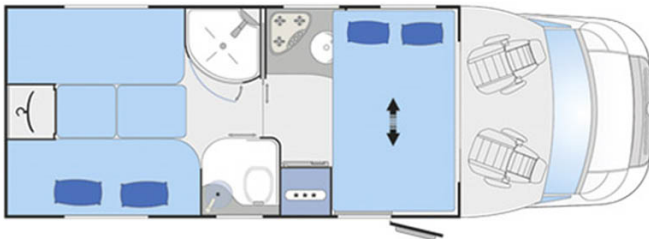

Motorhome Colisée B Italy

Modèle standard

Blucamp Lucky 526

Description	This motorhome is compact but well equipped with a complete kitchen and 4 beds to accommodate a a family or group of 6 people.
Characteristics	Group B. Seatbelts: 6
Fuel	Diesel
Dimensions	Length: 7.32 to 7.35 m (21'9") Width: 2.25 m to 2.34 m (7'5") Height: 4 m (13'1")
Passengers	6
Reserve	Fresh water tank: 100 L (26.4 US gal) Waste water tank : 100 L (26.4 US gal) Fuel tank: 80 L to 90L (21.1 US gal to 23.8 US gal)
Beds	Over cab bed: 210 x 151 cm (83" x 59") Dinette bed: 188 x 125 cm (74" x 49") Bunk beds: 210 x 93 cm (83" x 37") (x2)
Kitchen	Fridge Cooker
Shower/Toilet	Toilet and seperate shower
Energy	Plugs 12 V and 220 V. External power hook up 240V.
Audio & Connexions	Radio/CD