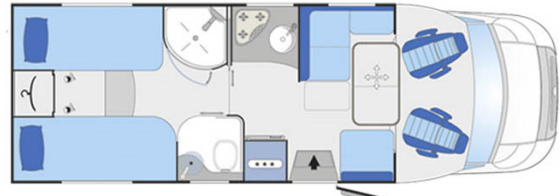

Motorhome Colisée B Italy

Modèle standard

Blucamp Lucky 526

Description	This motorhome is compact but well equipped with a complete kitchen and 4 beds to accommodate a a family or group of 6 people.
Characteristics	Group B. Seatbelts: 6
Fuel	Diesel
Dimensions	Length: 7.32 to 7.35 m (21'9") Width: 2.25 m to 2.34 m (7'5") Height: 4 m (13'1")
Passengers	6
Reserve	Fresh water tank: 100 L (26.4 US gal) Waste water tank : 100 L (26.4 US gal) Fuel tank: 80 L to 90L (21.1 US gal to 23.8 US gal)
Beds	Over cab bed: 210 x 151 cm (83" x 59") Dinette bed: 188 x 125 cm (74" x 49") Bunk beds: 210 x 93 cm (83" x 37") (x2)
Kitchen	Fridge Cooker
Shower/Toilet	Toilet and seperate shower
Energy	Plugs 12 V and 220 V. External power hook up 240V.
Audio & Connexions	Radio/CD