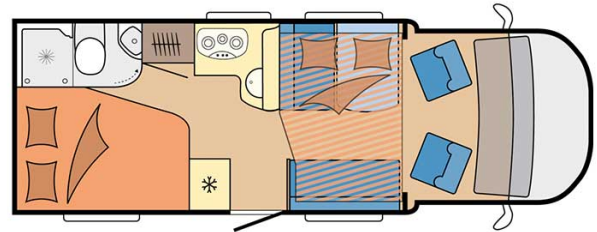

Profile Lakka Medium Finland

Modèle deluxe

| | |
|-----------------|---|
| Description | <p>updated 12/2023</p> <p>A very versatile vehicle that will allow a family of 4 to travel any road comfortably. Lots of storage space.</p> <p>The plans, dimensions and layouts here are indicative and may vary without notice.</p> <p>VIDEO - Motorhome orientation.</p> |
| Characteristics | <p>Lakka Medium</p> <p>Sleeps : 4</p> <p>Turbo Diesel Engine</p> <p>Fiat/Citroen chassis</p> <p>Manual or automatic transmission</p> <p>Airbags</p> <p>Navigation system</p> <p>? Virtual visit of the Lakka Medium model here.</p> |
| Fuel | <p>Diesel</p> <p>Average consumption: 10-12 L/100km</p> |

| | |
|---------------------------|--|
| Dimensions | Length: 5.90 to 7.60 m Width: 2.30 to 2.40 m Height: 2.50 to 3.20 m |
| Passengers | 4 sleeps |
| Reserve | Fuel tank: 90L (23.8 US gal) Fresh water tank: 100L (26.4 US gal) Waste water tank: 96L (25.4 US gal) |
| Beds | Middle double bed: 200 x 115-135 cm Rear double bed: 200-190 x 140-160 cm or single beds: 2 x 90 x 200 |
| Kitchen | Sink (hot and cold water) Cooker 3 stoves Fridge min. 80L Dishes and cutlery |
| Shower/Toilet | Shower Toilet Hot and cold water |
| Heating/Air Conditionning | Heating and air conditioning like in a car Heating while parked |
| Energy | Gas. Allows for use of the refrigerator, water heater, and heater, while not connected to an electrical hook-up. Electrical Connection 230V (Hook-up) Auxiliary Battery. Batteries will last around 12 hours depending on use, and are recharged when driving the vehicle, or hooked up the 230V connection. 12V outlet: Remember to bring your adaptors for charging your personal electronics such as cameras and phones. |
| Audio & Connexions | Radio AM/FM Bluetooth |
| Complementary Equipment | Leveling blocks Fly screens Sun curtains Tire repair kit Fire extinguisher First aid kit Ceinture de sécurité à trois points Electric cable Adapter Storage compartment: 90 x 25 cm / 75 x 29 cm |