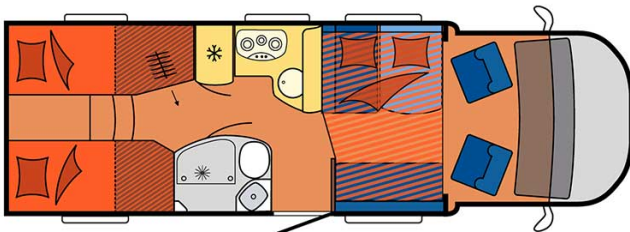

Profile Lakka Medium Finland

Modèle deluxe

| | |
|-----------------|---|
| Description | <p>updated 12/2023</p> <p>A very versatile vehicle that will allow a family of 4 to travel any road comfortably. Lots of storage space.</p> <p>The plans, dimensions and layouts here are indicative and may vary without notice.</p> <p>VIDEO - Motorhome orientation.</p> |
| Characteristics | <p>Lakka Medium</p> <p>Sleeps : 4</p> <p>Turbo Diesel Engine</p> <p>Fiat/Citroen chassis</p> <p>Manual or automatic transmission</p> <p>Airbags</p> <p>Navigation system</p> <p>? Virtual visit of the Lakka Medium model here.</p> |
| Fuel | <p>Diesel</p> <p>Average consumption: 10-12 L/100km</p> |

| | |
|---------------------------|--|
| Dimensions | Length: 5.90 to 7.60 m Width: 2.30 to 2.40 m Height: 2.50 to 3.20 m |
| Passengers | 4 sleeps |
| Reserve | Fuel tank: 90L (23.8 US gal) Fresh water tank: 100L (26.4 US gal) Waste water tank: 96L (25.4 US gal) |
| Beds | Middle double bed: 200 x 115-135 cm Rear double bed: 200-190 x 140-160 cm or single beds: 2 x 90 x 200 |
| Kitchen | Sink (hot and cold water) Cooker 3 stoves Fridge min. 80L Dishes and cutlery |
| Shower/Toilet | Shower Toilet Hot and cold water |
| Heating/Air Conditionning | Heating and air conditioning like in a car Heating while parked |
| Energy | Gas. Allows for use of the refrigerator, water heater, and heater, while not connected to an electrical hook-up. Electrical Connection 230V (Hook-up) Auxiliary Battery. Batteries will last around 12 hours depending on use, and are recharged when driving the vehicle, or hooked up the 230V connection. 12V outlet: Remember to bring your adaptors for charging your personal electronics such as cameras and phones. |
| Audio & Connexions | Radio AM/FM Bluetooth |
| Complementary Equipment | Leveling blocks Fly screens Sun curtains Tire repair kit Fire extinguisher First aid kit Ceinture de sécurité à trois points Electric cable Adapter Storage compartment: 90 x 25 cm / 75 x 29 cm |