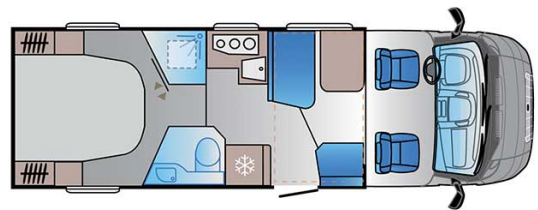

Profile Lakka Medium Finland

Modèle deluxe

Description	updated 12/2023 A very versatile vehicle that will allow a family of 4 to travel any road comfortably. Lots of storage space. The plans, dimensions and layouts here are indicative and may vary without notice. VIDEO - Motorhome orientation.
Characteristics	Lakka Medium Sleeps : 4 Turbo Diesel Engine Fiat/Citroen chassis Manual or automatic transmission Airbags Navigation system ? Virtual visit of the Lakka Medium model here.
Fuel	Diesel Average consumption: 10-12 L/100km