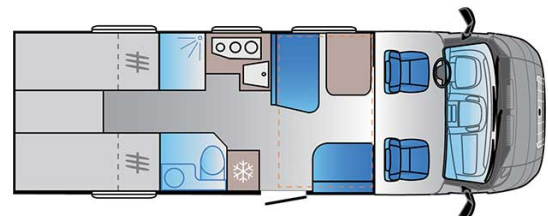

Profile Lakka Medium Finland

Modèle deluxe

| | |
|-----------------|---|
| Description | <p>updated 12/2023</p> <p>A very versatile vehicle that will allow a family of 4 to travel any road comfortably. Lots of storage space.</p> <p>The plans, dimensions and layouts here are indicative and may vary without notice.</p> <p>VIDEO - Motorhome orientation.</p> |
| Characteristics | <p>Lakka Medium</p> <p>Sleeps : 4</p> <p>Turbo Diesel Engine</p> <p>Fiat/Citroen chassis</p> <p>Manual or automatic transmission</p> <p>Airbags</p> <p>Navigation system</p> <p>? Virtual visit of the Lakka Medium model here.</p> |
| Fuel | <p>Diesel</p> <p>Average consumption: 10-12 L/100km</p> |

| | |
|---------------------------|--|
| Dimensions | Length: 5.90 to 7.60 m Width: 2.30 to 2.40 m Height: 2.50 to 3.20 m |
| Passengers | 4 sleeps |
| Reserve | Fuel tank: 90L (23.8 US gal) Fresh water tank: 100L (26.4 US gal) Waste water tank: 96L (25.4 US gal) |
| Beds | Middle double bed: 200 x 115-135 cm Rear double bed: 200-190 x 140-160 cm or single beds: 2 x 90 x 200 |
| Kitchen | Sink (hot and cold water) Cooker 3 stoves Fridge min. 80L Dishes and cutlery |
| Shower/Toilet | Shower Toilet Hot and cold water |
| Heating/Air Conditionning | Heating and air conditioning like in a car Heating while parked |
| Energy | Gas. Allows for use of the refrigerator, water heater, and heater, while not connected to an electrical hook-up. Electrical Connection 230V (Hook-up) Auxiliary Battery. Batteries will last around 12 hours depending on use, and are recharged when driving the vehicle, or hooked up the 230V connection. 12V outlet: Remember to bring your adaptors for charging your personal electronics such as cameras and phones. |
| Audio & Connexions | Radio AM/FM Bluetooth |
| Complementary Equipment | Leveling blocks Fly screens Sun curtains Tire repair kit Fire extinguisher First aid kit Ceinture de sécurité à trois points Electric cable Adapter Storage compartment: 90 x 25 cm / 75 x 29 cm |