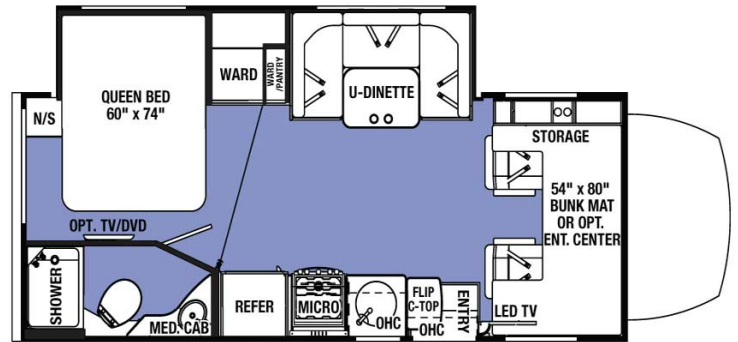

Motorhome Erable C24 Diesel Canada

Modèle deluxe

Description

A unique, diesel engine, family motorhome recommended for long journeys. It has a compact bathroom and big, complete kitchen.