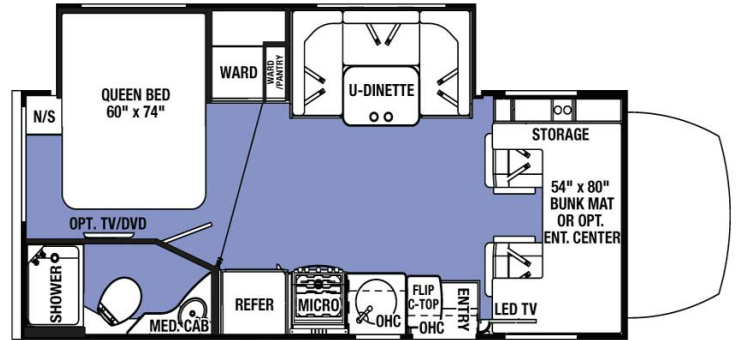

Motorhome Erable C24 Diesel Canada

Modèle deluxe

Description

A unique, diesel engine, family motorhome recommended for long journeys. It has a compact bathroom and big, complete kitchen.