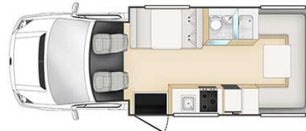

Motorhome Wombat Camper Australia

Modèle standard

Description	Designed to offer you the best comfort and practicality with a full fridge and freezer, gas stove, microwave, shower and toilette. The strong motor and power steering will help to get you quickly acclimated to being behind the wheel, and provide a pleasant driving experience. The plans, dimensions and layouts here are indicative and may vary without notice.
Characteristics	Wombat Camper Sleeps: 4 (4 seatbelts) Please note that children under the age of 6 months cannot travel in this vehicle. Engine Diesel 2.3-2.4L Automatic transmission Power steering ABS & Airbags Driver's cabin open to main cabin Rear vision camera Model guaranteed maximum 3 years old
Fuel	Diesel Average consumption: 14L/100 km