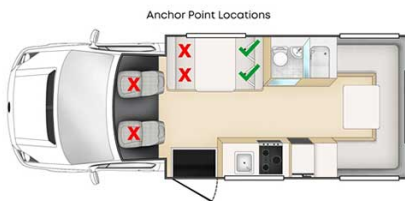

Motorhome Wombat Camper Australia

Modèle standard

Description	Designed to offer you the best comfort and practicality with a full fridge and freezer, gas stove, microwave, shower and toilette. The strong motor and power steering will help to get you quickly acclimated to being behind the wheel, and provide a pleasant driving experience. The plans, dimensions and layouts here are indicative and may vary without notice.
Characteristics	Wombat Camper Sleeps: 4 (4 seatbelts) Please note that children under the age of 6 months cannot travel in this vehicle. Engine Diesel 2.3-2.4L Automatic transmission Power steering ABS & Airbags Driver's cabin open to main cabin Rear vision camera Model guaranteed maximum 3 years old
Fuel	Diesel Average consumption: 14L/100 km