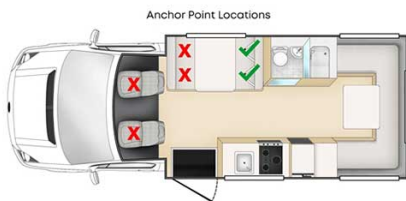

Motorhome Wombat Camper Australia

Modèle standard

Description	Designed to offer you the best comfort and practicality with a full fridge and freezer, gas stove, microwave, shower and toilette. The strong motor and power steering will help to get you quickly acclimated to being behind the wheel, and provide a pleasant driving experience. The plans, dimensions and layouts here are indicative and may vary without notice.
Characteristics	Wombat Camper Sleeps: 4 (4 seatbelts) Please note that children under the age of 6 months cannot travel in this vehicle. Engine Diesel 2.3-2.4L Automatic transmission Power steering ABS & Airbags Driver's cabin open to main cabin Rear vision camera Model guaranteed maximum 3 years old
Fuel	Diesel Average consumption: 14L/100 km