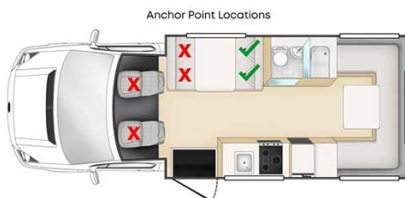

Motorhome Wombat Camper Australia

Modèle standard

Description	Designed to offer you the best comfort and practicality with a full fridge and freezer, gas stove, microwave, shower and toilette. The strong motor and power steering will help to get you quickly acclimated to being behind the wheel, and provide a pleasant driving experience. The plans, dimensions and layouts here are indicative and may vary without notice.
Characteristics	Wombat Camper Sleeps: 4 (4 seatbelts) Please note that children under the age of 6 months cannot travel in this vehicle. Engine Diesel 2.3-2.4L Automatic transmission Power steering ABS & Airbags Driver's cabin open to main cabin Rear vision camera Model guaranteed maximum 3 years old
Fuel	Diesel Average consumption: 14L/100 km