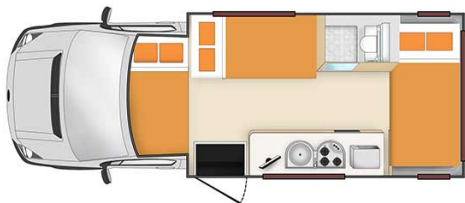

Motorhome Haka Deluxe New Zealand

Modèle standard

<p>Description</p>	<p>This certified "Self-Contained" motorhome has a fitted kitchen with a microwave, stove and refrigerator. Enjoy the convenience of an on board toilet, shower and air conditioning system.</p> <p>The plans, dimensions and layouts here are indicative and may vary without notice.</p>
<p>Characteristics</p>	<p>Haka Deluxe Sleeps: 6 (6 seatbelts) Vehicule certified "Self Contained" Please note that children under the age of 6 months cannot travel in this vehicle. Engine Diesel Automatic transmission Power steering Airbags and ABS Driver's cabin open to main cabin Rear vision camera Model guaranteed maximum 3 years old</p>
<p>Fuel</p>	<p>Diesel Average consumption: 14 L/100 km</p>