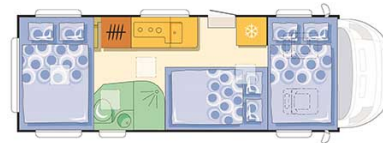

Motorhome Haka Deluxe New Zealand

Modèle standard

<p>Description</p>	<p>This certified "Self-Contained" motorhome has a fitted kitchen with a microwave, stove and refrigerator. Enjoy the convenience of an on board toilet, shower and air conditioning system.</p> <p>The plans, dimensions and layouts here are indicative and may vary without notice.</p>
<p>Characteristics</p>	<p>Haka Deluxe Sleeps: 6 (6 seatbelts) Vehicule certified "Self Contained" Please note that children under the age of 6 months cannot travel in this vehicle. Engine Diesel Automatic transmission Power steering Airbags and ABS Driver's cabin open to main cabin Rear vision camera Model guaranteed maximum 3 years old</p>
<p>Fuel</p>	<p>Diesel Average consumption: 14 L/100 km</p>