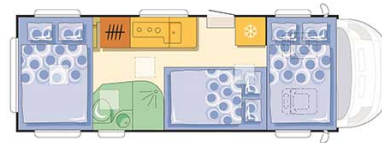

Motorhome Haka Deluxe New Zealand

Modèle standard

<p>Description</p>	<p>This certified "Self-Contained" motorhome has a fitted kitchen with a microwave, stove and refrigerator. Enjoy the convenience of an on board toilet, shower and air conditioning system.</p> <p>The plans, dimensions and layouts here are indicative and may vary without notice.</p>
<p>Characteristics</p>	<p>Haka Deluxe Sleeps: 6 (6 seatbelts) Vehicule certified "Self Contained" Please note that children under the age of 6 months cannot travel in this vehicle. Engine Diesel Automatic transmission Power steering Airbags and ABS Driver's cabin open to main cabin Rear vision camera Model guaranteed maximum 3 years old</p>
<p>Fuel</p>	<p>Diesel Average consumption: 14 L/100 km</p>