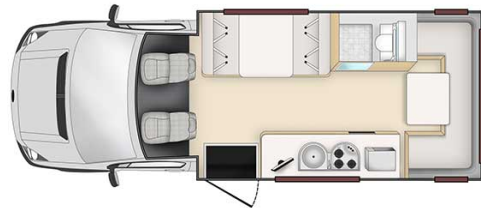

Motorhome Haka Deluxe New Zealand

Modèle standard

<p>Description</p>	<p>This certified "Self-Contained" motorhome has a fitted kitchen with a microwave, stove and refrigerator. Enjoy the convenience of an on board toilet, shower and air conditioning system.</p> <p>The plans, dimensions and layouts here are indicative and may vary without notice.</p>
<p>Characteristics</p>	<p>Haka Deluxe Sleeps: 6 (6 seatbelts) Vehicule certified "Self Contained" Please note that children under the age of 6 months cannot travel in this vehicle. Engine Diesel Automatic transmission Power steering Airbags and ABS Driver's cabin open to main cabin Rear vision camera Model guaranteed maximum 3 years old</p>
<p>Fuel</p>	<p>Diesel Average consumption: 14 L/100 km</p>