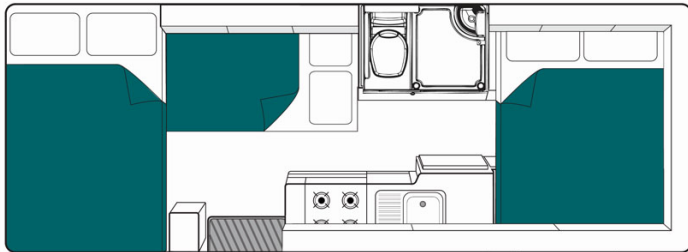

Motorhome Maori River New Zealand

Modèle deluxe

<p>Description</p>	<p>The 6 berth Maori River motorhome, certified "Self-Contained" has been designed for you and the kids. It provides you with a bigger fridge so you don't have to worry about shopping regularly to stock up.</p> <p>Several models may be proposed for the Maori River, so the dimensions and arrangements may vary.</p>
<p>Characteristics</p>	<p>Maori River Sleeps: 6 (6 seatbelts) Vehicle certified "Self Contained" Chassis Mercedes-Benz or Volkswagen Engine: 2.2-3.0 L Turbo diesel Automatic transmission Internal walk through access Rear vision camera Awning Model guaranteed maximum 2.5 years old</p>
<p>Fuel</p>	<p>Diesel</p>