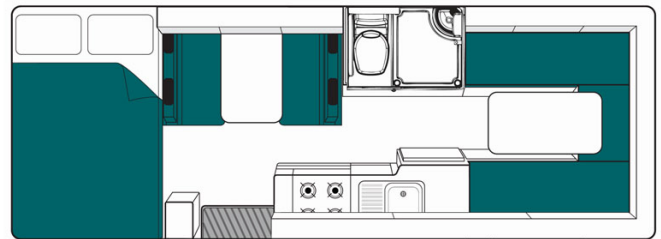

Motorhome Maori River New Zealand

Modèle deluxe

<p>Description</p>	<p>The 6 berth Maori River motorhome, certified "Self-Contained" has been designed for you and the kids. It provides you with a bigger fridge so you don't have to worry about shopping regularly to stock up.</p> <p>Several models may be proposed for the Maori River, so the dimensions and arrangements may vary.</p>
<p>Characteristics</p>	<p>Maori River Sleeps: 6 (6 seatbelts) Vehicle certified "Self Contained" Chassis Mercedes-Benz or Volkswagen Engine: 2.2-3.0 L Turbo diesel Automatic transmission Internal walk through access Rear vision camera Awning Model guaranteed maximum 2.5 years old</p>
<p>Fuel</p>	<p>Diesel</p>