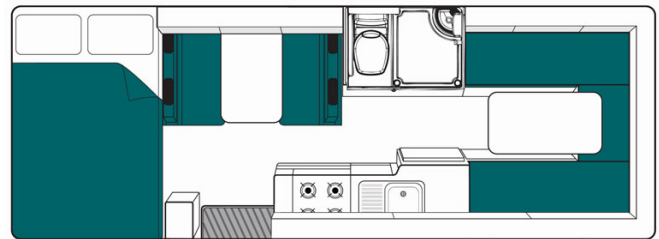

Motorhome Maori River New Zealand

Modèle deluxe

<p>Description</p>	<p>The 6 berth Maori River motorhome, certified "Self-Contained" has been designed for you and the kids. It provides you with a bigger fridge so you don't have to worry about shopping regularly to stock up.</p> <p>Several models may be proposed for the Maori River, so the dimensions and arrangements may vary.</p>
<p>Characteristics</p>	<p>Maori River Sleeps: 6 (6 seatbelts) Vehicle certified "Self Contained" Chassis Mercedes-Benz or Volkswagen Engine: 2.2-3.0 L Turbo diesel Automatic transmission Internal walk through access Rear vision camera Awning Model guaranteed maximum 2.5 years old</p>
<p>Fuel</p>	<p>Diesel</p>