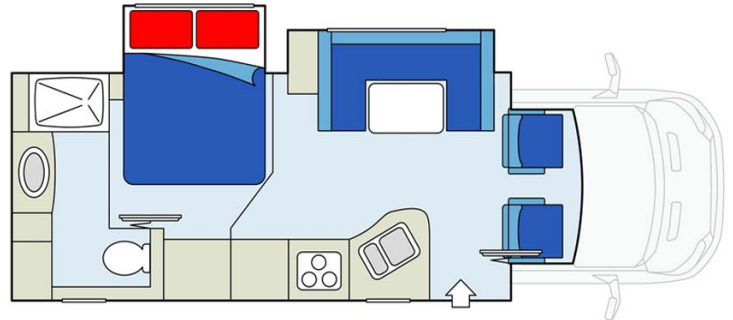

Motorhome Mesa Escape slide-out United States

Modèle standard

Description	This motorhome is relatively compact and well adapted to families of 4 adults and 2 children with its slide-out, large beds, and well equipped kitchen. Model guaranteed maximum 2 years old. But caution, children less than 2 year old cannot travel in this vehicle.
Characteristics	Mesa Escape Slide-out Sleeps : 6 (4 adults et 2 children) Please note: Children less than 2 years old cannot travel in this vehicle. Model guaranteed maximum 2 years old Engine gasoline 6.8 L Automatic transmission Power steering Slide-out (extension) Driver's cabin open to main cabin
Fuel	Gasoline Approximate fuel consumption: 20-25L/100km, 10-12 mpg