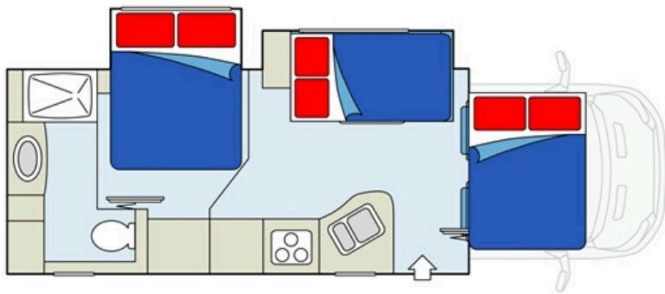

Motorhome Mesa Escape slide-out United States

Modèle standard

Description	This motorhome is relatively compact and well adapted to families of 4 adults and 2 children with its slide-out, large beds, and well equipped kitchen. Model guaranteed maximum 2 years old. But caution, children less than 2 year old cannot travel in this vehicle.
Characteristics	Mesa Escape Slide-out Sleeps : 6 (4 adults et 2 children) Please note: Children less than 2 years old cannot travel in this vehicle. Model guaranteed maximum 2 years old Engine gasoline 6.8 L Automatic transmission Power steering Slide-out (extension) Driver's cabin open to main cabin
Fuel	Gasoline Approximate fuel consumption: 20-25L/100km, 10-12 mpg