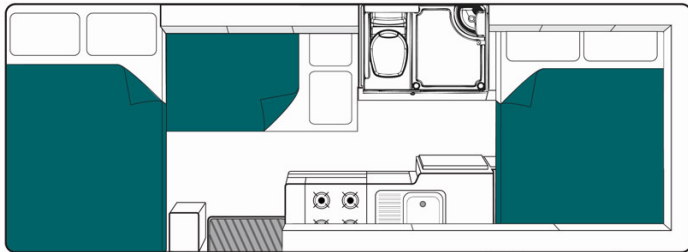

# Motorhome Koala River Australia

Modèle deluxe

Description	<p>The 6 berth Koala River motorhome has been designed for you and the kids. It provides you with a bigger fridge so you don't have to worry about shopping regularly to stock up.</p> <p>Several models may be proposed for the Koala River, so the dimensions and arrangements may vary.</p>
Characteristics	<p><b>Koala River</b>                  Sleeps: 6 (6 places assises)                  Vehicle Mercedes or Volkswagen                  Engine: 2.2-3.0 L Turbo diesel                  Automatic transmission                  Internal walk through access                  Rear vision camera                  Awning  <b>Model guaranteed maximum 2 years old</b></p>
Fuel	Diesel
Dimensions	<p>Length: 7.20-7.25 m (23'7"-23'10")                  Width: 2.25 m (7'5")                  Height: 3.30-3.40 m (10'10"-11'2")                  Interior height: 2.15 m (7')</p>