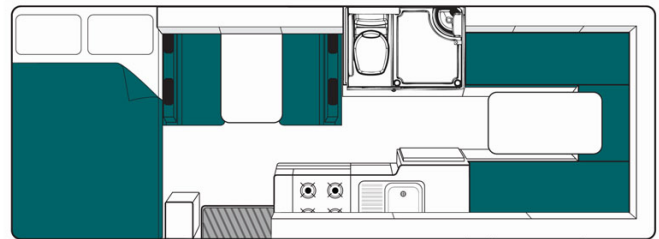

# Motorhome Koala River Australia

Modèle deluxe

Description	<p>The 6 berth Koala River motorhome has been designed for you and the kids. It provides you with a bigger fridge so you don't have to worry about shopping regularly to stock up.</p> <p>Several models may be proposed for the Koala River, so the dimensions and arrangements may vary.</p>
Characteristics	<p><b>Koala River</b>                  Sleeps: 6 (6 places assises)                  Vehicle Mercedes or Volkswagen                  Engine: 2.2-3.0 L Turbo diesel                  Automatic transmission                  Internal walk through access                  Rear vision camera                  Awning  <b>Model guaranteed maximum 2 years old</b></p>
Fuel	Diesel
Dimensions	<p>Length: 7.20-7.25 m (23'7"-23'10")                  Width: 2.25 m (7'5")                  Height: 3.30-3.40 m (10'10"-11'2")                  Interior height: 2.15 m (7')</p>