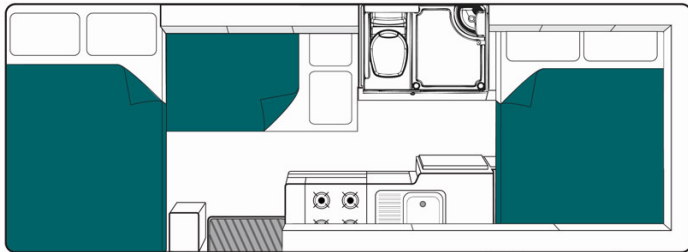

Motorhome Koala River Australia

Modèle deluxe

<p>Description</p>	<p>The 6 berth Koala River motorhome has been designed for you and the kids. It provides you with a bigger fridge so you don't have to worry about shopping regularly to stock up.</p> <p>Several models may be proposed for the Koala River, so the dimensions and arrangements may vary.</p>
<p>Characteristics</p>	<p>Koala River Sleeps: 6 (6 places assises) Vehicle Mercedes or Volkswagen Engine: 2.2-3.0 L Turbo diesel Automatic transmission Internal walk through access Rear vision camera Awning Model guaranteed maximum 2 years old</p>
<p>Fuel</p>	<p>Diesel</p>
<p>Dimensions</p>	<p>Length: 7.20-7.25 m (23'7"-23'10") Width: 2.25 m (7'5") Height: 3.30-3.40 m (10'10"-11'2") Interior height: 2.15 m (7')</p>