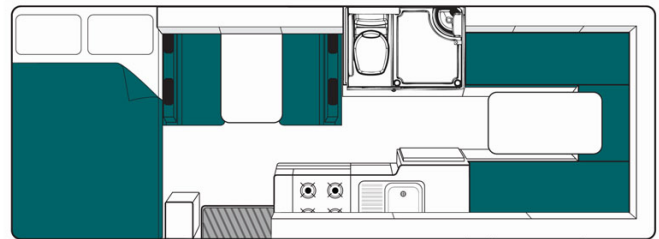

Motorhome Koala River Australia

Modèle deluxe

<p>Description</p>	<p>The 6 berth Koala River motorhome has been designed for you and the kids. It provides you with a bigger fridge so you don't have to worry about shopping regularly to stock up.</p> <p>Several models may be proposed for the Koala River, so the dimensions and arrangements may vary.</p>
<p>Characteristics</p>	<p>Koala River Sleeps: 6 (6 places assises) Vehicle Mercedes or Volkswagen Engine: 2.2-3.0 L Turbo diesel Automatic transmission Internal walk through access Rear vision camera Awning Model guaranteed maximum 2 years old</p>
<p>Fuel</p>	<p>Diesel</p>
<p>Dimensions</p>	<p>Length: 7.20-7.25 m (23'7"-23'10") Width: 2.25 m (7'5") Height: 3.30-3.40 m (10'10"-11'2") Interior height: 2.15 m (7')</p>