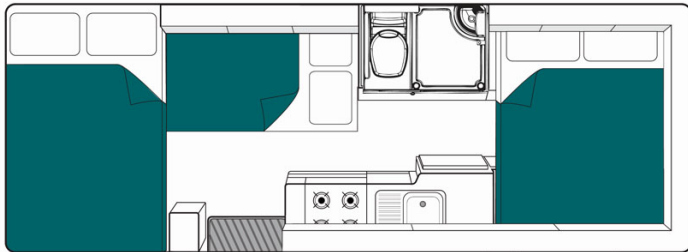

Motorhome Koala River Australia

Modèle deluxe

Description	<p>The 6 berth Koala River motorhome has been designed for you and the kids. It provides you with a bigger fridge so you don't have to worry about shopping regularly to stock up.</p> <p>Several models may be proposed for the Koala River, so the dimensions and arrangements may vary.</p>
Characteristics	<p>Koala River Sleeps: 6 (6 places assises) Vehicle Mercedes or Volkswagen Engine: 2.2-3.0 L Turbo diesel Automatic transmission Internal walk through access Rear vision camera Awning Model guaranteed maximum 2 years old</p>
Fuel	Diesel
Dimensions	<p>Length: 7.20-7.25 m (23'7"-23'10") Width: 2.25 m (7'5") Height: 3.30-3.40 m (10'10"-11'2") Interior height: 2.15 m (7')</p>