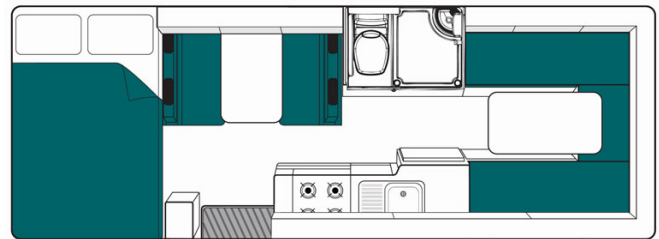

Motorhome Koala River Australia

Modèle deluxe

Description	<p>The 6 berth Koala River motorhome has been designed for you and the kids. It provides you with a bigger fridge so you don't have to worry about shopping regularly to stock up.</p> <p>Several models may be proposed for the Koala River, so the dimensions and arrangements may vary.</p>
Characteristics	<p>Koala River Sleeps: 6 (6 places assises) Vehicle Mercedes or Volkswagen Engine: 2.2-3.0 L Turbo diesel Automatic transmission Internal walk through access Rear vision camera Awning Model guaranteed maximum 2 years old</p>
Fuel	Diesel
Dimensions	<p>Length: 7.20-7.25 m (23'7"-23'10") Width: 2.25 m (7'5") Height: 3.30-3.40 m (10'10"-11'2") Interior height: 2.15 m (7')</p>