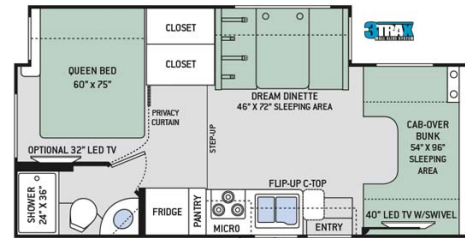

Fourwind 24FS