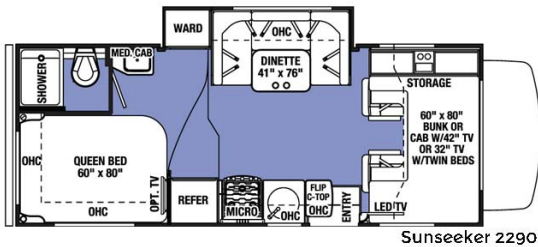

Motorhome Erable C24 Slide Out Canada

Modèle deluxe

Sunseeker 2290