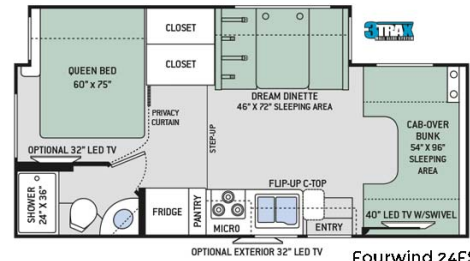

Fourwind 24FS