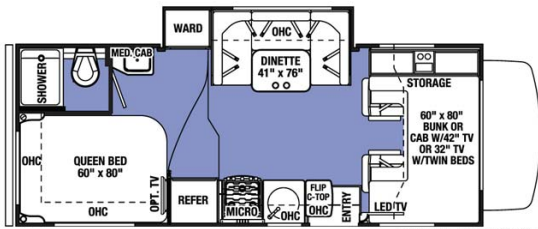

Motorhome Erable C24 Slide Out Canada

Modèle deluxe

Sunseeker 2290