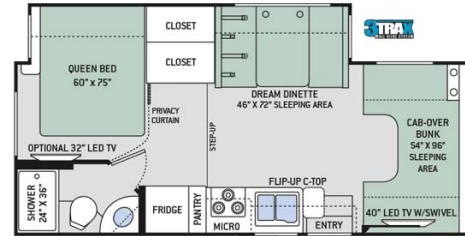

Fourwind 24FS