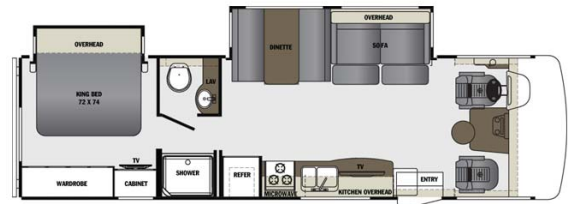

Luxury Erable A30 Slide-Out Canada

Modèle deluxe

Description	Take a road-trip in comfort with this luxurious motorhome with many extras and plenty of space for a family of 5.
Characteristics	Erable C30 Sleeps: 5 Seatbelts: 5 (ideal for 2 adults and 3 children) ; Model: 2018 Georgetown 30X3 Forest River; 2 slide-outs; Unleaded Gasoline; Air conditioning and heating from drivers cabin while driving; Air conditioning by 110V hook-up or on-board generator while parked, Heating by propane however also requires hook-up to 110V connection or on-board generator while parked; Radio/CD/MP3; TV + DVD USB input; Back-up camera; Double slide-out; Loft Bed over driver's cabin; Motorhome Accessories and Preparation Fees: One-time fee including initial propane fill, toilet chemicals, hook-up hoses and cords, 110V adaptor for electrical hook-ups at campsites; On-Board Generator: Allows for the function of the wall plugs, micro-wave, air conditioning and heating, while the vehicle is parked. Propane Gas: Allows for the function of the refrigerator, water heater, and heating while parked; 110V Electrical Hook-Up; Auxiliary Battery: Allows for the function of the interior lights. Has a 12 hour autonomy and can be recharged when connected to 110V hook-up or while the vehicle is in motion; 12V Plug. Remember to bring your adaptors to charge your personal electronics such as cameras and phones.
	Dimensions: Length: 9.8 M (34'11"); Width: 2.6 M (8'7"); Height: 3.8 M