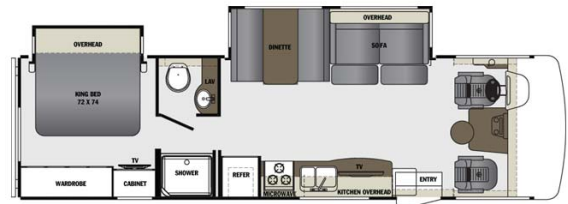

Luxury Erable A30 Slide-Out Canada

Modèle deluxe

Description	Take a road-trip in comfort with this luxurious motorhome with many extras and plenty of space for a family of 5.
Characteristics	Erable C30 Sleeps: 5 Seatbelts: 5 (ideal for 2 adults and 3 children) ; Model: 2018 Georgetown 30X3 Forest River; 2 slide-outs; Unleaded Gasoline; Air conditioning and heating from drivers cabin while driving; Air conditioning by 110V hook-up or on-board generator while parked, Heating by propane however also requires hook-up to 110V connection or on-board generator while parked; Radio/CD/MP3; TV + DVD USB input; Back-up camera; Double slide-out; Loft Bed over driver's cabin; Motorhome Accessories and Preparation Fees: One-time fee including initial propane fill, toilet chemicals, hook-up hoses and cords, 110V adaptor for electrical hook-ups at campsites; On-Board Generator: Allows for the function of the wall plugs, micro-wave, air conditioning and heating, while the vehicle is parked. Propane Gas: Allows for the function of the refrigerator, water heater, and heating while parked; 110V Electrical Hook-Up; Auxiliary Battery: Allows for the function of the interior lights. Has a 12 hour autonomy and can be recharged when connected to 110V hook-up or while the vehicle is in motion; 12V Plug. Remember to bring your adaptors to charge your personal electronics such as cameras and phones.
	Dimensions: Length: 9.8 M (34'11"); Width: 2.6 M (8'7"); Height: 3.8 M