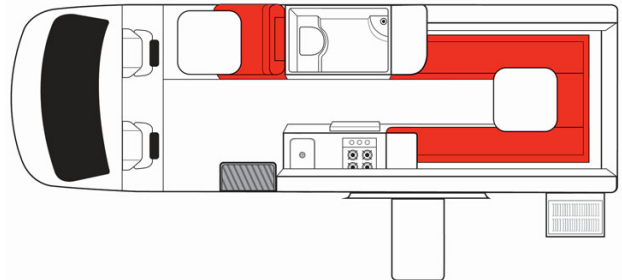

# Profile Boomerang Deuce Australia

Modèle budget

Description	<p>This motorhome includes a toilet and shower to make up all the necessities needed to enjoy your road trip in Australia.</p> <p>Several models may be proposed for the Boomerang Deuce, so the dimensions and arrangements may vary.</p>
Characteristics	<p><b>Boomerang Deuce</b>                  Sleeps: 2 (2 seatbelts)                  Engine diesel                  Automatic transmission  <b>Model over 4 years old</b></p>
Fuel	Diesel
Dimensions	Length: 7.00 m (23') Width: 2.04 m (6'8") Height: 2.80 m (9'2") Interior height: 1.90 m (6'3")
Passengers	2 sleeps and 2 seatbelts

Reserve	Fuel tank capacity: 71-75 L (18.8-19.8 US gal) Fresh water tank Waste water tank Gas Bottle
Beds	1 double bed or 2 singles
Kitchen	Sink (hot and cold water) Gas stove Built-in BBQ Fridge + freezer Microwave (240 V) Gas bottle
Shower/Toilet	Shower Toilet Hot and cold water
Heating/Air Conditionning	Heating and air conditioning in the driver's cabin like in a car
Energy	<b>Gas:</b> Enables the functioning of the fridge when the vehicle is not running or plugged in to an external power outlet (hook up). <b>External power "hook up" 240V</b> <b>Auxiliary battery 12V.</b> Enables the functioning of the lights. This battery remains charged for 12 hours and recharges when the vehicle is driving or plugged in to an external power outlet (240 V hook up), or by the photovoltaic panels. <b>Cigarette lighter.</b> Charges small electrical appliances such as mobile phones and cameras with an adaptor. <b>Photovoltaic panels</b>
Audio & Connexions	Radio/CD
Camping Equipment	Built-in BBQ
Complementary Equipment	Built-in BBQ Anchor point for one booster seat
Optional Equipment	Booster seat Wifi (1 GB of data) Camping table and chairs Portable fan heater