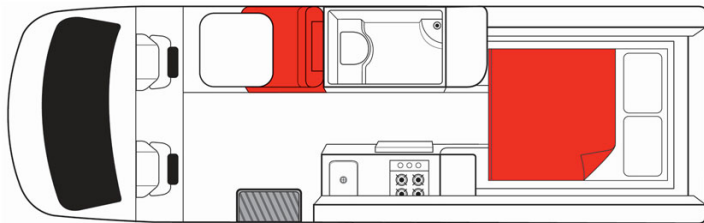

Profile Boomerang Deuce Australia

Modèle budget

Description	<p>This motorhome includes a toilet and shower to make up all the necessities needed to enjoy your road trip in Australia.</p> <p>Several models may be proposed for the Boomerang Deuce, so the dimensions and arrangements may vary.</p>
Characteristics	<p>Boomerang Deuce Sleeps: 2 (2 seatbelts) Engine diesel Automatic transmission Model over 4 years old</p>
Fuel	Diesel
Dimensions	<p>Length: 7.00 m (23') Width: 2.04 m (6'8") Height: 2.80 m (9'2") Interior height: 1.90 m (6'3")</p>
Passengers	2 sleeps and 2 seatbelts

Reserve	Fuel tank capacity: 71-75 L (18.8-19.8 US gal) Fresh water tank Waste water tank Gas Bottle
Beds	1 double bed or 2 singles
Kitchen	Sink (hot and cold water) Gas stove Built-in BBQ Fridge + freezer Microwave (240 V) Gas bottle
Shower/Toilet	Shower Toilet Hot and cold water
Heating/Air Conditionning	Heating and air conditioning in the driver's cabin like in a car
Energy	Gas: Enables the functioning of the fridge when the vehicle is not running or plugged in to an external power outlet (hook up). External power "hook up" 240V Auxiliary battery 12V. Enables the functioning of the lights. This battery remains charged for 12 hours and recharges when the vehicle is driving or plugged in to an external power outlet (240 V hook up), or by the photovoltaic panels. Cigarette lighter. Charges small electrical appliances such as mobile phones and cameras with an adaptor. Photovoltaic panels
Audio & Connexions	Radio/CD
Camping Equipment	Built-in BBQ
Complementary Equipment	Built-in BBQ Anchor point for one booster seat
Optional Equipment	Booster seat Wifi (1 GB of data) Camping table and chairs Portable fan heater