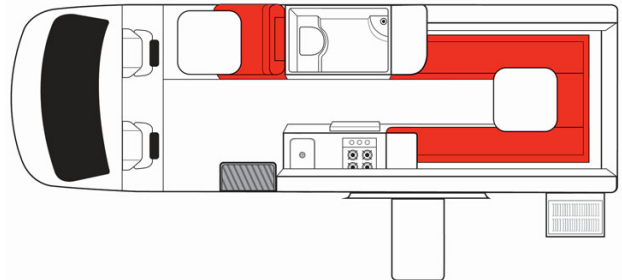

# Profile Boomerang Deuce Australia

Modèle budget

Description	<p>This motorhome includes a toilet and shower to make up all the necessities needed to enjoy your road trip in Australia.</p> <p>Several models may be proposed for the Boomerang Deuce, so the dimensions and arrangements may vary.</p>
Characteristics	<p><b>Boomerang Deuce</b>                  Sleeps: 2 (2 seatbelts)                  Engine diesel                  Automatic transmission  <b>Model over 4 years old</b></p>
Fuel	Diesel
Dimensions	<p>Length: 7.00 m (23')                  Width: 2.04 m (6'8")                  Height: 2.80 m (9'2")                  Interior height: 1.90 m (6'3")</p>
Passengers	2 sleeps and 2 seatbelts

Reserve	Fuel tank capacity: 71-75 L (18.8-19.8 US gal) Fresh water tank Waste water tank Gas Bottle
Beds	1 double bed or 2 singles
Kitchen	Sink (hot and cold water) Gas stove Built-in BBQ Fridge + freezer Microwave (240 V) Gas bottle
Shower/Toilet	Shower Toilet Hot and cold water
Heating/Air Conditionning	Heating and air conditioning in the driver's cabin like in a car
Energy	<b>Gas:</b> Enables the functioning of the fridge when the vehicle is not running or plugged in to an external power outlet (hook up). <b>External power "hook up" 240V</b> <b>Auxiliary battery 12V.</b> Enables the functioning of the lights. This battery remains charged for 12 hours and recharges when the vehicle is driving or plugged in to an external power outlet (240 V hook up), or by the photovoltaic panels. <b>Cigarette lighter.</b> Charges small electrical appliances such as mobile phones and cameras with an adaptor. <b>Photovoltaic panels</b>
Audio & Connexions	Radio/CD
Camping Equipment	Built-in BBQ
Complementary Equipment	Built-in BBQ Anchor point for one booster seat
Optional Equipment	Booster seat Wifi (1 GB of data) Camping table and chairs Portable fan heater