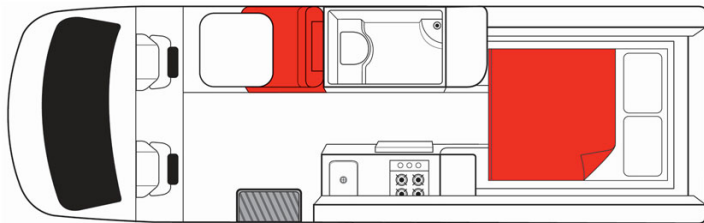

# Profile Boomerang Deuce Australia

Modèle budget

Description	<p>This motorhome includes a toilet and shower to make up all the necessities needed to enjoy your road trip in Australia.</p> <p>Several models may be proposed for the Boomerang Deuce, so the dimensions and arrangements may vary.</p>
Characteristics	<p><b>Boomerang Deuce</b>                  Sleeps: 2 (2 seatbelts)                  Engine diesel                  Automatic transmission  <b>Model over 4 years old</b></p>
Fuel	Diesel
Dimensions	Length: 7.00 m (23') Width: 2.04 m (6'8") Height: 2.80 m (9'2") Interior height: 1.90 m (6'3")
Passengers	2 sleeps and 2 seatbelts

Reserve	Fuel tank capacity: 71-75 L (18.8-19.8 US gal) Fresh water tank Waste water tank Gas Bottle
Beds	1 double bed or 2 singles
Kitchen	Sink (hot and cold water) Gas stove Built-in BBQ Fridge + freezer Microwave (240 V) Gas bottle
Shower/Toilet	Shower Toilet Hot and cold water
Heating/Air Conditionning	Heating and air conditioning in the driver's cabin like in a car
Energy	<b>Gas:</b> Enables the functioning of the fridge when the vehicle is not running or plugged in to an external power outlet (hook up). <b>External power "hook up" 240V</b> <b>Auxiliary battery 12V.</b> Enables the functioning of the lights. This battery remains charged for 12 hours and recharges when the vehicle is driving or plugged in to an external power outlet (240 V hook up), or by the photovoltaic panels. <b>Cigarette lighter.</b> Charges small electrical appliances such as mobile phones and cameras with an adaptor. <b>Photovoltaic panels</b>
Audio & Connexions	Radio/CD
Camping Equipment	Built-in BBQ
Complementary Equipment	Built-in BBQ Anchor point for one booster seat
Optional Equipment	Booster seat Wifi (1 GB of data) Camping table and chairs Portable fan heater