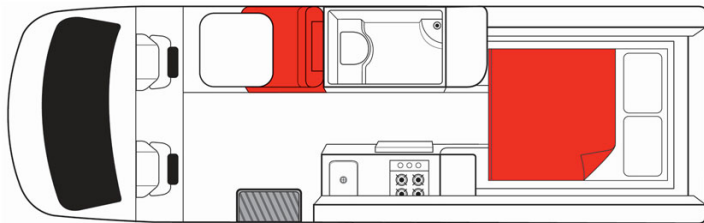

Profile Boomerang Deuce Australia

Modèle budget

Description	<p>This motorhome includes a toilet and shower to make up all the necessities needed to enjoy your road trip in Australia.</p> <p>Several models may be proposed for the Boomerang Deuce, so the dimensions and arrangements may vary.</p>
Characteristics	<p>Boomerang Deuce Sleeps: 2 (2 seatbelts) Engine diesel Automatic transmission Model over 4 years old</p>
Fuel	Diesel
Dimensions	Length: 7.00 m (23') Width: 2.04 m (6'8") Height: 2.80 m (9'2") Interior height: 1.90 m (6'3")
Passengers	2 sleeps and 2 seatbelts

Reserve	Fuel tank capacity: 71-75 L (18.8-19.8 US gal) Fresh water tank Waste water tank Gas Bottle
Beds	1 double bed or 2 singles
Kitchen	Sink (hot and cold water) Gas stove Built-in BBQ Fridge + freezer Microwave (240 V) Gas bottle
Shower/Toilet	Shower Toilet Hot and cold water
Heating/Air Conditionning	Heating and air conditioning in the driver's cabin like in a car
Energy	Gas: Enables the functioning of the fridge when the vehicle is not running or plugged in to an external power outlet (hook up). External power "hook up" 240V Auxiliary battery 12V. Enables the functioning of the lights. This battery remains charged for 12 hours and recharges when the vehicle is driving or plugged in to an external power outlet (240 V hook up), or by the photovoltaic panels. Cigarette lighter. Charges small electrical appliances such as mobile phones and cameras with an adaptor. Photovoltaic panels
Audio & Connexions	Radio/CD
Camping Equipment	Built-in BBQ
Complementary Equipment	Built-in BBQ Anchor point for one booster seat
Optional Equipment	Booster seat Wifi (1 GB of data) Camping table and chairs Portable fan heater