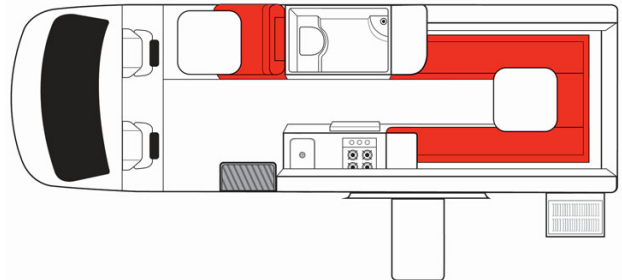

Profile Boomerang Deuce Australia

Modèle budget

Description	<p>This motorhome includes a toilet and shower to make up all the necessities needed to enjoy your road trip in Australia.</p> <p>Several models may be proposed for the Boomerang Deuce, so the dimensions and arrangements may vary.</p>
Characteristics	<p>Boomerang Deuce Sleeps: 2 (2 seatbelts) Engine diesel Automatic transmission Model over 4 years old</p>
Fuel	Diesel
Dimensions	Length: 7.00 m (23') Width: 2.04 m (6'8") Height: 2.80 m (9'2") Interior height: 1.90 m (6'3")
Passengers	2 sleeps and 2 seatbelts

Reserve	Fuel tank capacity: 71-75 L (18.8-19.8 US gal) Fresh water tank Waste water tank Gas Bottle
Beds	1 double bed or 2 singles
Kitchen	Sink (hot and cold water) Gas stove Built-in BBQ Fridge + freezer Microwave (240 V) Gas bottle
Shower/Toilet	Shower Toilet Hot and cold water
Heating/Air Conditionning	Heating and air conditioning in the driver's cabin like in a car
Energy	Gas: Enables the functioning of the fridge when the vehicle is not running or plugged in to an external power outlet (hook up). External power "hook up" 240V Auxiliary battery 12V. Enables the functioning of the lights. This battery remains charged for 12 hours and recharges when the vehicle is driving or plugged in to an external power outlet (240 V hook up), or by the photovoltaic panels. Cigarette lighter. Charges small electrical appliances such as mobile phones and cameras with an adaptor. Photovoltaic panels
Audio & Connexions	Radio/CD
Camping Equipment	Built-in BBQ
Complementary Equipment	Built-in BBQ Anchor point for one booster seat
Optional Equipment	Booster seat Wifi (1 GB of data) Camping table and chairs Portable fan heater