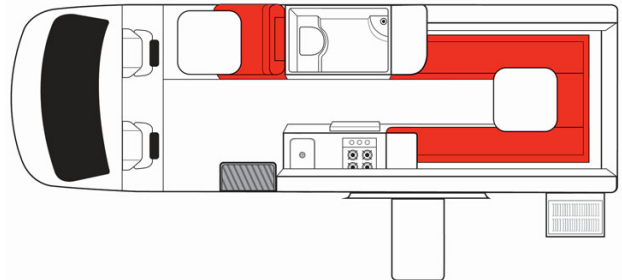

Profile Boomerang Deuce Australia

Modèle budget

Description	<p>This motorhome includes a toilet and shower to make up all the necessities needed to enjoy your road trip in Australia.</p> <p>Several models may be proposed for the Boomerang Deuce, so the dimensions and arrangements may vary.</p>
Characteristics	<p>Boomerang Deuce Sleeps: 2 (2 seatbelts) Engine diesel Automatic transmission Model over 4 years old</p>
Fuel	Diesel
Dimensions	<p>Length: 7.00 m (23') Width: 2.04 m (6'8") Height: 2.80 m (9'2") Interior height: 1.90 m (6'3")</p>
Passengers	2 sleeps and 2 seatbelts

Reserve	Fuel tank capacity: 71-75 L (18.8-19.8 US gal) Fresh water tank Waste water tank Gas Bottle
Beds	1 double bed or 2 singles
Kitchen	Sink (hot and cold water) Gas stove Built-in BBQ Fridge + freezer Microwave (240 V) Gas bottle
Shower/Toilet	Shower Toilet Hot and cold water
Heating/Air Conditionning	Heating and air conditioning in the driver's cabin like in a car
Energy	Gas: Enables the functioning of the fridge when the vehicle is not running or plugged in to an external power outlet (hook up). External power "hook up" 240V Auxiliary battery 12V. Enables the functioning of the lights. This battery remains charged for 12 hours and recharges when the vehicle is driving or plugged in to an external power outlet (240 V hook up), or by the photovoltaic panels. Cigarette lighter. Charges small electrical appliances such as mobile phones and cameras with an adaptor. Photovoltaic panels
Audio & Connexions	Radio/CD
Camping Equipment	Built-in BBQ
Complementary Equipment	Built-in BBQ Anchor point for one booster seat
Optional Equipment	Booster seat Wifi (1 GB of data) Camping table and chairs Portable fan heater