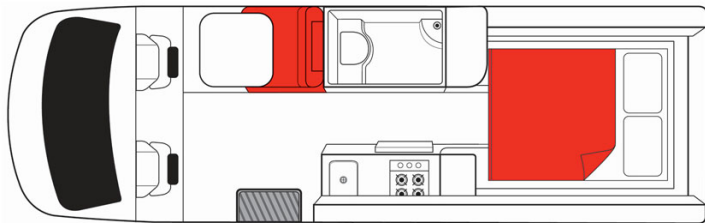

Profile Boomerang Deuce Australia

Modèle budget

Description	<p>This motorhome includes a toilet and shower to make up all the necessities needed to enjoy your road trip in Australia.</p> <p>Several models may be proposed for the Boomerang Deuce, so the dimensions and arrangements may vary.</p>
Characteristics	<p>Boomerang Deuce Sleeps: 2 (2 seatbelts) Engine diesel Automatic transmission Model over 4 years old</p>
Fuel	Diesel
Dimensions	<p>Length: 7.00 m (23') Width: 2.04 m (6'8") Height: 2.80 m (9'2") Interior height: 1.90 m (6'3")</p>
Passengers	2 sleeps and 2 seatbelts

Reserve	Fuel tank capacity: 71-75 L (18.8-19.8 US gal) Fresh water tank Waste water tank Gas Bottle
Beds	1 double bed or 2 singles
Kitchen	Sink (hot and cold water) Gas stove Built-in BBQ Fridge + freezer Microwave (240 V) Gas bottle
Shower/Toilet	Shower Toilet Hot and cold water
Heating/Air Conditionning	Heating and air conditioning in the driver's cabin like in a car
Energy	Gas: Enables the functioning of the fridge when the vehicle is not running or plugged in to an external power outlet (hook up). External power "hook up" 240V Auxiliary battery 12V. Enables the functioning of the lights. This battery remains charged for 12 hours and recharges when the vehicle is driving or plugged in to an external power outlet (240 V hook up), or by the photovoltaic panels. Cigarette lighter. Charges small electrical appliances such as mobile phones and cameras with an adaptor. Photovoltaic panels
Audio & Connexions	Radio/CD
Camping Equipment	Built-in BBQ
Complementary Equipment	Built-in BBQ Anchor point for one booster seat
Optional Equipment	Booster seat Wifi (1 GB of data) Camping table and chairs Portable fan heater