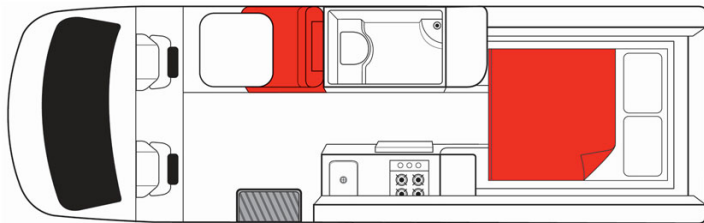

# Profile Boomerang Deuce Australia

Modèle budget

Description	<p>This motorhome includes a toilet and shower to make up all the necessities needed to enjoy your road trip in Australia.</p> <p>Several models may be proposed for the Boomerang Deuce, so the dimensions and arrangements may vary.</p>
Characteristics	<p><b>Boomerang Deuce</b>                  Sleeps: 2 (2 seatbelts)                  Engine diesel                  Automatic transmission  <b>Model over 4 years old</b></p>
Fuel	Diesel
Dimensions	<p>Length: 7.00 m (23')                  Width: 2.04 m (6'8")                  Height: 2.80 m (9'2")                  Interior height: 1.90 m (6'3")</p>
Passengers	2 sleeps and 2 seatbelts

Reserve	Fuel tank capacity: 71-75 L (18.8-19.8 US gal) Fresh water tank Waste water tank Gas Bottle
Beds	1 double bed or 2 singles
Kitchen	Sink (hot and cold water) Gas stove Built-in BBQ Fridge + freezer Microwave (240 V) Gas bottle
Shower/Toilet	Shower Toilet Hot and cold water
Heating/Air Conditionning	Heating and air conditioning in the driver's cabin like in a car
Energy	<b>Gas:</b> Enables the functioning of the fridge when the vehicle is not running or plugged in to an external power outlet (hook up). <b>External power "hook up" 240V</b> <b>Auxiliary battery 12V.</b> Enables the functioning of the lights. This battery remains charged for 12 hours and recharges when the vehicle is driving or plugged in to an external power outlet (240 V hook up), or by the photovoltaic panels. <b>Cigarette lighter.</b> Charges small electrical appliances such as mobile phones and cameras with an adaptor. <b>Photovoltaic panels</b>
Audio & Connexions	Radio/CD
Camping Equipment	Built-in BBQ
Complementary Equipment	Built-in BBQ Anchor point for one booster seat
Optional Equipment	Booster seat Wifi (1 GB of data) Camping table and chairs Portable fan heater