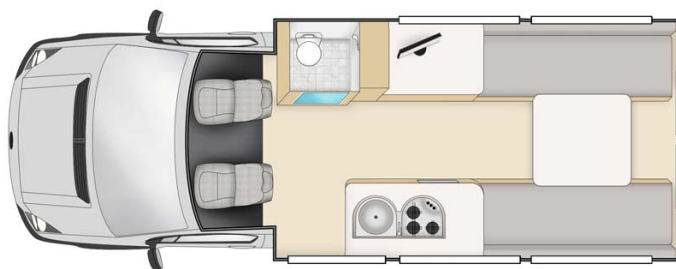

Profile Cheapa 2 Berth S/T New Zealand

Modèle budget

Description	<p>This vehicle, certified "Self-Contained", is ideal for 2 people wanting to explore the best of New Zealand.</p> <p>Several models may be proposed for the Cheapa 2 Berth, so the dimensions and arrangements may vary.</p>
Characteristics	<p>Cheapa 2 Berth Sleeps: 2 (2 seatbelts) Vehicule certified "Self Contained" Please note that children under the age of 7 years cannot travel in this vehicle. Engine Diesel 2.2 (from April 1st 2020: 2.5 L) Automatic/Manual transmission Power steering ABS & Airbags Driver's cabin open to main cabin Vehicle between 3 and 6 years old</p>
Fuel	<p>Diesel Average consumption : 12 L/100 km</p>

Dimensions	Length: 7.10 m (23'3") Width: 2.00 m (6'7") Height: 3.20 m (10'6") Interior height: 1.90 m (6'2")
Passengers	2 sleeps and 2 seatbelts
Reserve	Fuel tank: 75L (19.8 US gal) Fresh water tank: 70L (18.5 US gal) Grey water tank: 70L (18.5 US gal) Gas bottle: 1 x 4 kg
Beds	Double bed: 190 x 170 cm (74" x 67")
Kitchen	Sink (hot and cold water) Cooker 3 stoves Fridge 80 L + freezer Microwave (240 V) Dishes and cutlery Gas bottle : 1 x 4 kg
Shower/Toilet	Shower (hot and cold water) Toilet
Heating/Air Conditionning	Heating/Air conditioning driving: like in a car Heating/Air conditioning stopped: by 240V electrical connexion or by gas
Energy	Gas. Allows operation of the refrigerator, water heater and heater when the vehicle is not connected to the mains. 240V "hook up" connection Auxiliary battery. Allows to operate the lights. It has an autonomy of about 12 hours and is recharged while driving or being connected to 110V. Please note for camping reservations, choose 30 amp (or 20) connections. Cigar lighter. Remember to take adapters to recharge small electrical appliances such as telephones or cameras.
Audio & Connexions	Radio/CD
Complementary Equipment	Fire extinguisher Driver's cabin open to main cabin
Optional Equipment	Camping chairs and table Snow chains