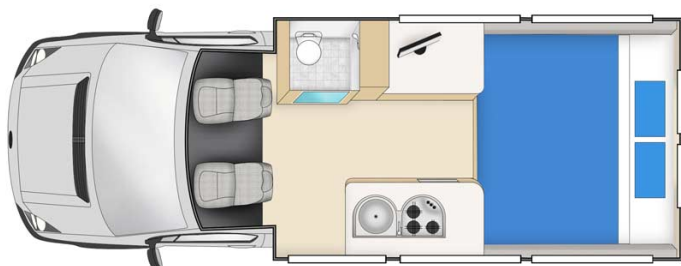

Profile Cheapa 2 Berth S/T New Zealand

Modèle budget

Description	<p>This vehicle, certified "Self-Contained", is ideal for 2 people wanting to explore the best of New Zealand.</p> <p>Several models may be proposed for the Cheapa 2 Berth, so the dimensions and arrangements may vary.</p>
Characteristics	<p>Cheapa 2 Berth Sleeps: 2 (2 seatbelts) Vehicule certified "Self Contained" Please note that children under the age of 7 years cannot travel in this vehicle. Engine Diesel 2.2 (from April 1st 2020: 2.5 L) Automatic/Manual transmission Power steering ABS & Airbags Driver's cabin open to main cabin Vehicle between 3 and 6 years old</p>
Fuel	<p>Diesel Average consumption : 12 L/100 km</p>

Dimensions	Length: 7.10 m (23'3") Width: 2.00 m (6'7") Height: 3.20 m (10'6") Interior height: 1.90 m (6'2")
Passengers	2 sleeps and 2 seatbelts
Reserve	Fuel tank: 75L (19.8 US gal) Fresh water tank: 70L (18.5 US gal) Grey water tank: 70L (18.5 US gal) Gas bottle: 1 x 4 kg
Beds	Double bed: 190 x 170 cm (74" x 67")
Kitchen	Sink (hot and cold water) Cooker 3 stoves Fridge 80 L + freezer Microwave (240 V) Dishes and cutlery Gas bottle : 1 x 4 kg
Shower/Toilet	Shower (hot and cold water) Toilet
Heating/Air Conditionning	Heating/Air conditioning driving: like in a car Heating/Air conditioning stopped: by 240V electrical connexion or by gas
Energy	Gas. Allows operation of the refrigerator, water heater and heater when the vehicle is not connected to the mains. 240V "hook up" connection Auxiliary battery. Allows to operate the lights. It has an autonomy of about 12 hours and is recharged while driving or being connected to 110V. Please note for camping reservations, choose 30 amp (or 20) connections. Cigar lighter. Remember to take adapters to recharge small electrical appliances such as telephones or cameras.
Audio & Connexions	Radio/CD
Complementary Equipment	Fire extinguisher Driver's cabin open to main cabin
Optional Equipment	Camping chairs and table Snow chains