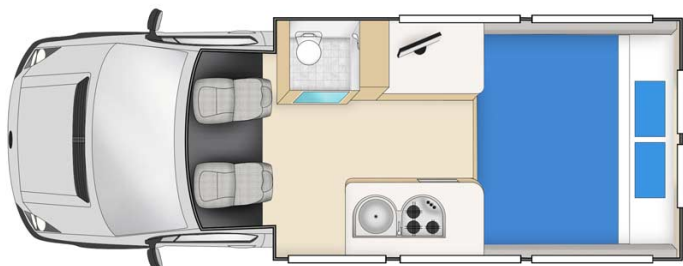

Profile Cheapa 2 Berth S/T New Zealand

Modèle budget

Description	<p>This vehicle, certified "Self-Contained", is ideal for 2 people wanting to explore the best of New Zealand.</p> <p>Several models may be proposed for the Cheapa 2 Berth, so the dimensions and arrangements may vary.</p>
Characteristics	<p>Cheapa 2 Berth Sleeps: 2 (2 seatbelts) Vehicule certified "Self Contained" Please note that children under the age of 7 years cannot travel in this vehicle. Engine Diesel 2.2 (from April 1st 2020: 2.5 L) Automatic/Manual transmission Power steering ABS & Airbags Driver's cabin open to main cabin Vehicle between 3 and 6 years old</p>
Fuel	<p>Diesel Average consumption : 12 L/100 km</p>

Dimensions	Length: 7.10 m (23'3") Width: 2.00 m (6'7") Height: 3.20 m (10'6") Interior height: 1.90 m (6'2")
Passengers	2 sleeps and 2 seatbelts
Reserve	Fuel tank: 75L (19.8 US gal) Fresh water tank: 70L (18.5 US gal) Grey water tank: 70L (18.5 US gal) Gas bottle: 1 x 4 kg
Beds	Double bed: 190 x 170 cm (74" x 67")
Kitchen	Sink (hot and cold water) Cooker 3 stoves Fridge 80 L + freezer Microwave (240 V) Dishes and cutlery Gas bottle : 1 x 4 kg
Shower/Toilet	Shower (hot and cold water) Toilet
Heating/Air Conditionning	Heating/Air conditioning driving: like in a car Heating/Air conditioning stopped: by 240V electrical connexion or by gas
Energy	Gas. Allows operation of the refrigerator, water heater and heater when the vehicle is not connected to the mains. 240V "hook up" connection Auxiliary battery. Allows to operate the lights. It has an autonomy of about 12 hours and is recharged while driving or being connected to 110V. Please note for camping reservations, choose 30 amp (or 20) connections. Cigar lighter. Remember to take adapters to recharge small electrical appliances such as telephones or cameras.
Audio & Connexions	Radio/CD
Complementary Equipment	Fire extinguisher Driver's cabin open to main cabin
Optional Equipment	Camping chairs and table Snow chains