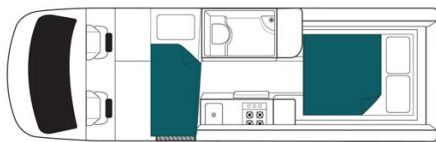

Profile Koala Ultima Plus Australia

Modèle deluxe

<p>Description</p>	<p>The Koala Ultima Plus is perfect for a three person trip. Ideal for 2 adults and 1 child, a third seat is positioned directly behind the driver's cabin, so that your child can be close you throughout your trip. With a complete kitchen and bathroom, they Ultima Plus also provides an outdoor grill.</p> <p>Several models may be proposed for the Koala Ultima Plus, so the dimensions and arrangements may vary.</p>
<p>Characteristics</p>	<p>Koala Ultima Plus Sleeps: 3 (ideal for 2 adults and 1 child) Vehicle Mercedes or Volkswagen Engine: 2.2 L Turbo diesel Automatic transmission Internal walk through access Model guaranteed maximum 2 years old</p>
<p>Fuel</p>	<p>Diesel</p>
<p>Dimensions</p>	<p>Length: 7.00 m (23') Width: 2.04 m (6'9") Height: 2.80 m (9'3") Interior height: 1.90 m (6'2")</p>
<p>Passengers</p>	<p>3 sleeps and 3 seatbelts (recomended for 2 adults and 1 child)</p>