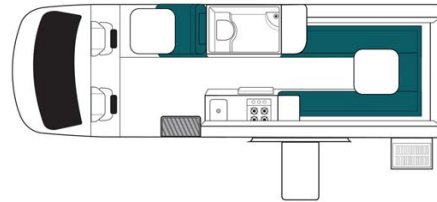

Profile Koala Ultima Plus Australia

Modèle deluxe

<p>Description</p>	<p>The Koala Ultima Plus is perfect for a three person trip. Ideal for 2 adults and 1 child, a third seat is positioned directly behind the driver's cabin, so that your child can be close you throughout your trip. With a complete kitchen and bathroom, they Ultima Plus also provides an outdoor grill.</p> <p>Several models may be proposed for the Koala Ultima Plus, so the dimensions and arrangements may vary.</p>
<p>Characteristics</p>	<p>Koala Ultima Plus Sleeps: 3 (ideal for 2 adults and 1 child) Vehicle Mercedes or Volkswagen Engine: 2.2 L Turbo diesel Automatic transmission Internal walk through access Model guaranteed maximum 2 years old</p>
<p>Fuel</p>	<p>Diesel</p>
<p>Dimensions</p>	<p>Length: 7.00 m (23') Width: 2.04 m (6'9") Height: 2.80 m (9'3") Interior height: 1.90 m (6'2")</p>
<p>Passengers</p>	<p>3 sleeps and 3 seatbelts (recomended for 2 adults and 1 child)</p>