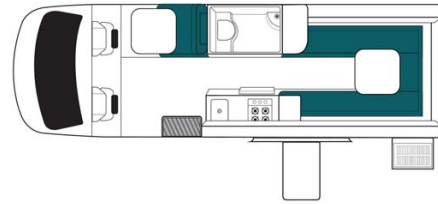

Profile Koala Ultima Plus Australia

Modèle deluxe

<p>Description</p>	<p>The Koala Ultima Plus is perfect for a three person trip. Ideal for 2 adults and 1 child, a third seat is positioned directly behind the driver's cabin, so that your child can be close you throughout your trip. With a complete kitchen and bathroom, they Ultima Plus also provides an outdoor grill.</p> <p>Several models may be proposed for the Koala Ultima Plus, so the dimensions and arrangements may vary.</p>
<p>Characteristics</p>	<p>Koala Ultima Plus Sleeps: 3 (ideal for 2 adults and 1 child) Vehicle Mercedes or Volkswagen Engine: 2.2 L Turbo diesel Automatic transmission Internal walk through access Model guaranteed maximum 2 years old</p>
<p>Fuel</p>	<p>Diesel</p>
<p>Dimensions</p>	<p>Length: 7.00 m (23') Width: 2.04 m (6'9") Height: 2.80 m (9'3") Interior height: 1.90 m (6'2")</p>
<p>Passengers</p>	<p>3 sleeps and 3 seatbelts (recomended for 2 adults and 1 child)</p>