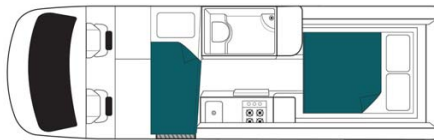

Profile Koala Ultima Plus Australia

Modèle deluxe

<p>Description</p>	<p>The Koala Ultima Plus is perfect for a three person trip. Ideal for 2 adults and 1 child, a third seat is positioned directly behind the driver's cabin, so that your child can be close you throughout your trip. With a complete kitchen and bathroom, they Ultima Plus also provides an outdoor grill.</p> <p>Several models may be proposed for the Koala Ultima Plus, so the dimensions and arrangements may vary.</p>
<p>Characteristics</p>	<p>Koala Ultima Plus Sleeps: 3 (ideal for 2 adults and 1 child) Vehicle Mercedes or Volkswagen Engine: 2.2 L Turbo diesel Automatic transmission Internal walk through access Model guaranteed maximum 2 years old</p>
<p>Fuel</p>	<p>Diesel</p>
<p>Dimensions</p>	<p>Length: 7.00 m (23') Width: 2.04 m (6'9") Height: 2.80 m (9'3") Interior height: 1.90 m (6'2")</p>
<p>Passengers</p>	<p>3 sleeps and 3 seatbelts (recomended for 2 adults and 1 child)</p>