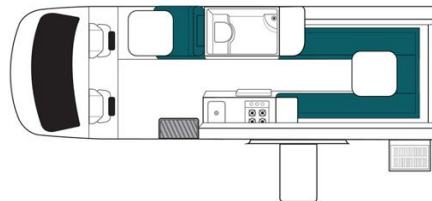

Profile Koala Ultima Plus Australia

Modèle deluxe

<p>Description</p>	<p>The Koala Ultima Plus is perfect for a three person trip. Ideal for 2 adults and 1 child, a third seat is positioned directly behind the driver's cabin, so that your child can be close you throughout your trip. With a complete kitchen and bathroom, they Ultima Plus also provides an outdoor grill.</p> <p>Several models may be proposed for the Koala Ultima Plus, so the dimensions and arrangements may vary.</p>
<p>Characteristics</p>	<p>Koala Ultima Plus Sleeps: 3 (ideal for 2 adults and 1 child) Vehicle Mercedes or Volkswagen Engine: 2.2 L Turbo diesel Automatic transmission Internal walk through access Model guaranteed maximum 2 years old</p>
<p>Fuel</p>	<p>Diesel</p>
<p>Dimensions</p>	<p>Length: 7.00 m (23') Width: 2.04 m (6'9") Height: 2.80 m (9'3") Interior height: 1.90 m (6'2")</p>
<p>Passengers</p>	<p>3 sleeps and 3 seatbelts (recomended for 2 adults and 1 child)</p>