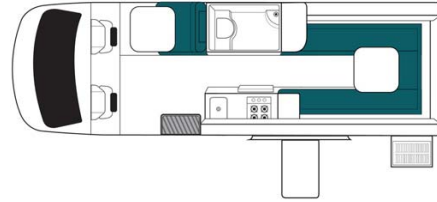

Profile Koala Ultima Plus Australia

Modèle deluxe

<p>Description</p>	<p>The Koala Ultima Plus is perfect for a three person trip. Ideal for 2 adults and 1 child, a third seat is positioned directly behind the driver's cabin, so that your child can be close you throughout your trip. With a complete kitchen and bathroom, they Ultima Plus also provides an outdoor grill.</p> <p>Several models may be proposed for the Koala Ultima Plus, so the dimensions and arrangements may vary.</p>
<p>Characteristics</p>	<p>Koala Ultima Plus Sleeps: 3 (ideal for 2 adults and 1 child) Vehicle Mercedes or Volkswagen Engine: 2.2 L Turbo diesel Automatic transmission Internal walk through access Model guaranteed maximum 2 years old</p>
<p>Fuel</p>	<p>Diesel</p>
<p>Dimensions</p>	<p>Length: 7.00 m (23') Width: 2.04 m (6'9") Height: 2.80 m (9'3") Interior height: 1.90 m (6'2")</p>
<p>Passengers</p>	<p>3 sleeps and 3 seatbelts (recomended for 2 adults and 1 child)</p>