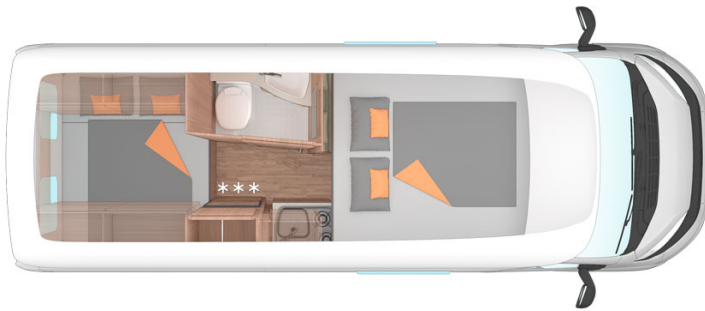

# Profile St Patrick Vista Ireland

Modèle standard

Description	<p>Very compact and well equipped, this motorhome for 4 people has 2 double beds, a kitchen and a bathroom, all with a modern design.</p> <p>All dimensions and features may change.</p>
Characteristics	<p><b>St Patrick Vista</b>          Sleeps : 4 (4 seatbelts)          Diesel 2.3L engine, 130 bhp          Fiat Ducato 120 MultiJet chassis          Manual 6 gear transmission          Power steering          Cruise control          Airbags          Backup camera          GPS          Internal walk through          Bicycle rack</p>
Fuel	<p>Diesel          Average consumption: 9.5L/100km</p>