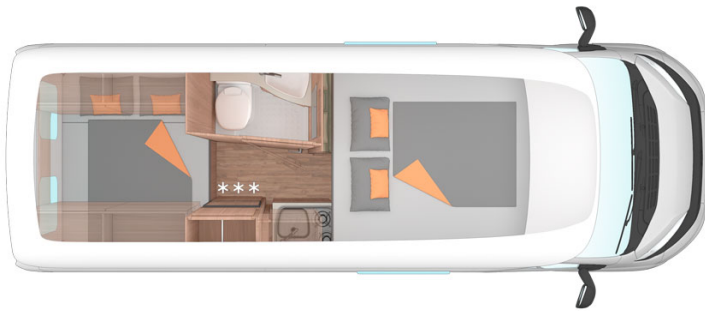

Profile St Patrick Vista Ireland

Modèle standard

Description	<p>Very compact and well equipped, this motorhome for 4 people has 2 double beds, a kitchen and a bathroom, all with a modern design.</p> <p>All dimensions and features may change.</p>
Characteristics	<p>St Patrick Vista Sleeps : 4 (4 seatbelts) Diesel 2.3L engine, 130 bhp Fiat Ducato 120 MultiJet chassis Manual 6 gear transmission Power steering Cruise control Airbags Backup camera GPS Internal walk through Bicycle rack</p>
Fuel	<p>Diesel Average consumption: 9.5L/100km</p>

Dimensions	Length: 5.99 m (19'8") Width: 2.05 m (6'9") Height: 3.20 m (10'6") Interior height: min. 2.18 m (7'2")
Passengers	4 sleeps and 4 seatbelts
Reserve	Fuel tank: 85L (22.5 US gal) Fresh water tank: 105L (27.7 US gal) Grey water tank: 90L (23.8 US gal) Waste water tank: 17L (4.5 US gal) Gas canister
Beds	Cabover bed: 176 x 130 cm (69" x 51") Rear bed: 194 x 140 cm (69" x 55")
Kitchen	Sink (hot and cold water) Cooker 2 stoves Fridge 80L + freezer compartment Dishes and cutlery Kettle
Shower/Toilet	Shower Toilet Hot and cold water
Heating/Air Conditioning	Heating and air conditioning like in a car Heating while parked by gas
Energy	Gas. Enables the functioning of the fridge and the water heater when the vehicle is not running or plugged in to an external power outlet (hook up). Electrical Connection 230V (Hook-up) Auxiliary Battery. Batteries will last around 12 hours depending on use, and are recharged when driving the vehicle, or hooked up the 230V connection. 12V outlet: Remember to bring your adaptors for charging your personal electronics such as cameras and phones.
Audio & Connexions	Radio AM/FM Bluetooth connexion USB plug-in
Complementary Equipment	Anchor point for 2 baby/booster seats Bicycle rack Dishes and cutlery Kettle Campsite map
Optional Equipment	Baby/Booster seats Bedding and towels Camping table and chairs Portable toilet Toilet chemicals Snow chains