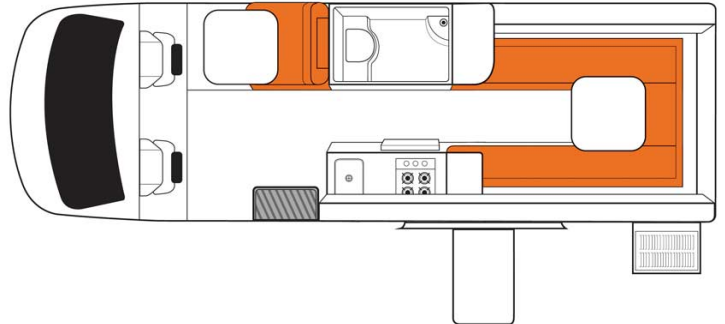

Profile Kiwi Venturer New Zealand

Modèle standard

Description	<p>Various, spacious sleeping configurations thanks to the clever U-shaped design at the back, certified "Self-Contained".</p> <p>Several models may be proposed for the Kiwi Venturer, so the dimensions and arrangements may vary.</p>
Characteristics	<p>Kiwi Venturer Sleeps: 2 (2 seatbelts) Vehicle certified "Self Contained" Engine turbo diesel Chassis Mercedes Benz or Volkswagen Automatic transmission Internal walk through access Rear vision camera Model guaranteed maximum 5 years old</p>
Fuel	Diesel
Dimensions	Length: 7.00 m (23') Width: 2.04 m (6'8") Height: 2.80 m (9'2") Interior height: 1.90 m (6'3")
Passengers	2 sleeps and 2 seatbelts