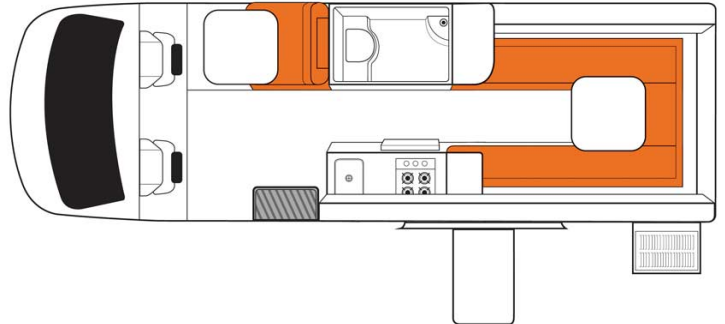

Profile Kiwi Venturer New Zealand

Modèle standard

Description	<p>Various, spacious sleeping configurations thanks to the clever U-shaped design at the back, certified "Self-Contained".</p> <p>Several models may be proposed for the Kiwi Venturer, so the dimensions and arrangements may vary.</p>
Characteristics	<p>Kiwi Venturer Sleeps: 2 (2 seatbelts) Vehicle certified "Self Contained" Engine turbo diesel Chassis Mercedes Benz or Volkswagen Automatic transmission Internal walk through access Rear vision camera Model guaranteed maximum 5 years old</p>
Fuel	Diesel
Dimensions	<p>Length: 7.00 m (23') Width: 2.04 m (6'8") Height: 2.80 m (9'2") Interior height: 1.90 m (6'3")</p>
Passengers	2 sleeps and 2 seatbelts