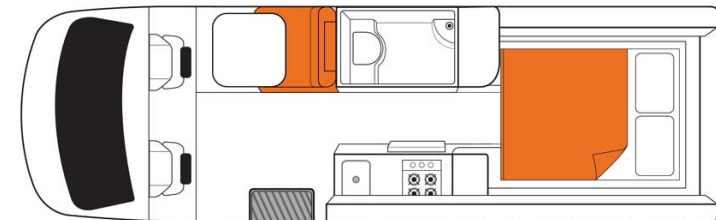

Profile Kiwi Venturer New Zealand

Modèle standard

Description	<p>Various, spacious sleeping configurations thanks to the clever U-shaped design at the back, certified "Self-Contained".</p> <p>Several models may be proposed for the Kiwi Venturer, so the dimensions and arrangements may vary.</p>
Characteristics	<p>Kiwi Venturer Sleeps: 2 (2 seatbelts) Vehicle certified "Self Contained" Engine turbo diesel Chassis Mercedes Benz or Volkswagen Automatic transmission Internal walk through access Rear vision camera Model guaranteed maximum 5 years old</p>
Fuel	Diesel
Dimensions	Length: 7.00 m (23') Width: 2.04 m (6'8") Height: 2.80 m (9'2") Interior height: 1.90 m (6'3")
Passengers	2 sleeps and 2 seatbelts