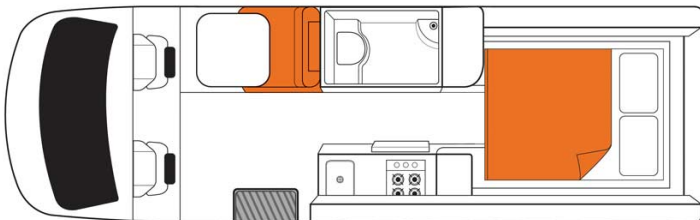

Profile Kiwi Venturer New Zealand

Modèle standard

Description	<p>Various, spacious sleeping configurations thanks to the clever U-shaped design at the back, certified "Self-Contained".</p> <p>Several models may be proposed for the Kiwi Venturer, so the dimensions and arrangements may vary.</p>
Characteristics	<p>Kiwi Venturer Sleeps: 2 (2 seatbelts) Vehicle certified "Self Contained" Engine turbo diesel Chassis Mercedes Benz or Volkswagen Automatic transmission Internal walk through access Rear vision camera Model guaranteed maximum 5 years old</p>
Fuel	Diesel
Dimensions	Length: 7.00 m (23') Width: 2.04 m (6'8") Height: 2.80 m (9'2") Interior height: 1.90 m (6'3")
Passengers	2 sleeps and 2 seatbelts