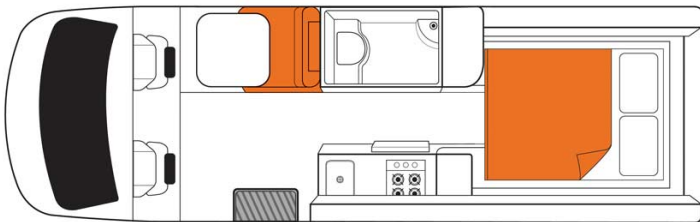

Profile Kiwi Venturer New Zealand

Modèle standard

Description	<p>Various, spacious sleeping configurations thanks to the clever U-shaped design at the back, certified "Self-Contained".</p> <p>Several models may be proposed for the Kiwi Venturer, so the dimensions and arrangements may vary.</p>
Characteristics	<p>Kiwi Venturer Sleeps: 2 (2 seatbelts) Vehicle certified "Self Contained" Engine turbo diesel Chassis Mercedes Benz or Volkswagen Automatic transmission Internal walk through access Rear vision camera Model guaranteed maximum 5 years old</p>
Fuel	Diesel
Dimensions	<p>Length: 7.00 m (23') Width: 2.04 m (6'8") Height: 2.80 m (9'2") Interior height: 1.90 m (6'3")</p>
Passengers	2 sleeps and 2 seatbelts