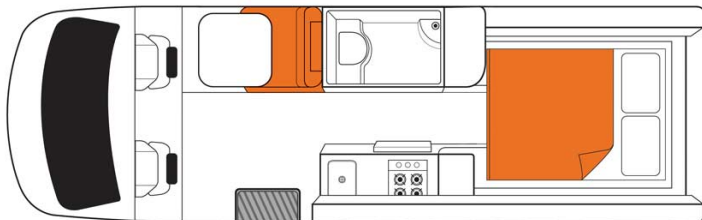

Profile Kiwi Venturer New Zealand

Modèle standard

Description	<p>Various, spacious sleeping configurations thanks to the clever U-shaped design at the back, certified "Self-Contained".</p> <p>Several models may be proposed for the Kiwi Venturer, so the dimensions and arrangements may vary.</p>
Characteristics	<p>Kiwi Venturer Sleeps: 2 (2 seatbelts) Vehicle certified "Self Contained" Engine turbo diesel Chassis Mercedes Benz or Volkswagen Automatic transmission Internal walk through access Rear vision camera Model guaranteed maximum 5 years old</p>
Fuel	Diesel
Dimensions	Length: 7.00 m (23') Width: 2.04 m (6'8") Height: 2.80 m (9'2") Interior height: 1.90 m (6'3")
Passengers	2 sleeps and 2 seatbelts