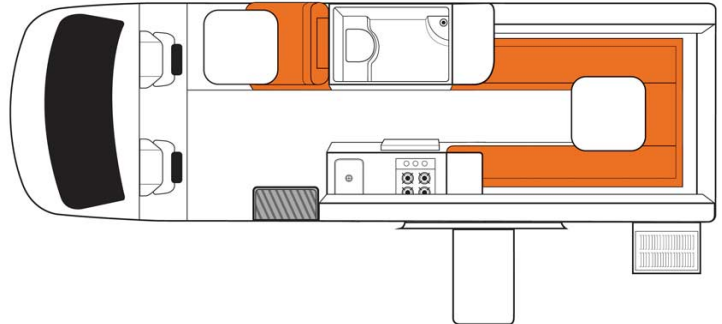

Profile Kiwi Venturer New Zealand

Modèle standard

Description	<p>Various, spacious sleeping configurations thanks to the clever U-shaped design at the back, certified "Self-Contained".</p> <p>Several models may be proposed for the Kiwi Venturer, so the dimensions and arrangements may vary.</p>
Characteristics	<p>Kiwi Venturer Sleeps: 2 (2 seatbelts) Vehicle certified "Self Contained" Engine turbo diesel Chassis Mercedes Benz or Volkswagen Automatic transmission Internal walk through access Rear vision camera Model guaranteed maximum 5 years old</p>
Fuel	Diesel
Dimensions	Length: 7.00 m (23') Width: 2.04 m (6'8") Height: 2.80 m (9'2") Interior height: 1.90 m (6'3")
Passengers	2 sleeps and 2 seatbelts