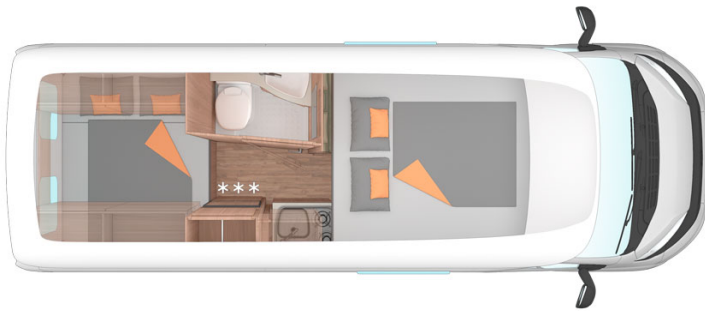

# Profile Magic Vista England

Modèle standard

Description	<p>Very compact and well equipped, this motorhome for 4 people has 2 double beds, a kitchen and a bathroom, all with a modern design.</p> <p>All dimensions and features may change.</p>
Characteristics	<p><b>Magic Vista</b>                  Sleeps : 4 (4 seatbelts)                  Diesel 2.3L engine, 130 bhp                  Fiat Ducato 120 MultiJet chassis                  Manual 6 gear transmission                  Power steering                  Cruise control                  Airbags                  Backup camera                  GPS                  Internal walk through                  Bicycle rack</p>
Fuel	<p>Diesel                  Average consumption: 9.5L/100km</p>