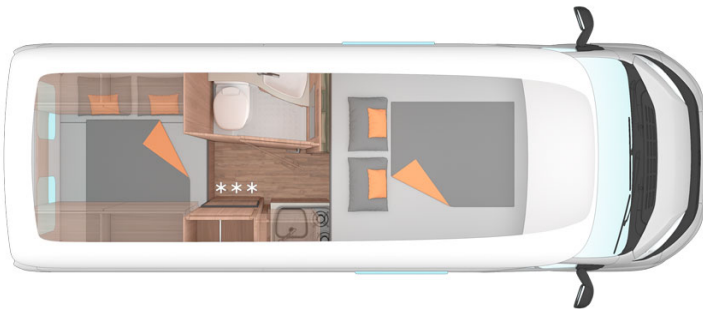

# Profile Magic Vista England

Modèle standard

Description	<p>Very compact and well equipped, this motorhome for 4 people has 2 double beds, a kitchen and a bathroom, all with a modern design.</p> <p>All dimensions and features may change.</p>
Characteristics	<p><b>Magic Vista</b>                  Sleeps : 4 (4 seatbelts)                  Diesel 2.3L engine, 130 bhp                  Fiat Ducato 120 MultiJet chassis                  Manual 6 gear transmission                  Power steering                  Cruise control                  Airbags                  Backup camera                  GPS                  Internal walk through                  Bicycle rack</p>
Fuel	<p>Diesel                  Average consumption: 9.5L/100km</p>