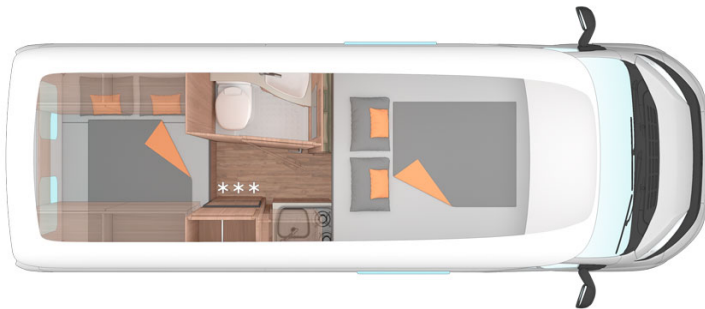

# Profile Magic Vista England

Modèle standard

Description	<p>Very compact and well equipped, this motorhome for 4 people has 2 double beds, a kitchen and a bathroom, all with a modern design.</p> <p>All dimensions and features may change.</p>
Characteristics	<p><b>Magic Vista</b>          Sleeps : 4 (4 seatbelts)          Diesel 2.3L engine, 130 bhp          Fiat Ducato 120 MultiJet chassis          Manual 6 gear transmission          Power steering          Cruise control          Airbags          Backup camera          GPS          Internal walk through          Bicycle rack</p>
Fuel	<p>Diesel          Average consumption: 9.5L/100km</p>