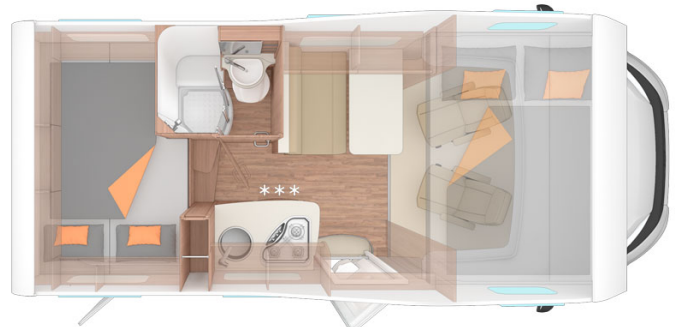

Motorhome St Patrick Vista Plus Ireland

Modèle standard

Description	<p>A luxurious, spacious modern vehicle offering great comfort for 4 people. It also has a lot of storage space.</p> <p>All dimensions and features may change.</p>
Characteristics	<p>St Patrick Vista Plus Sleeps : 4 (4 seatbelts) Diesel 2.3L engine, 130 bhp Fiat Ducato 120 MultiJet chassis Manual 6 gear transmission Power steering Cruise control Airbags Backup camera GPS Internal walk through Bicycle rack</p>
Fuel	<p>Diesel Average consumption: 9.5L/100km</p>

Dimensions	Length: 5.99 m (19'8") Width: 2.30 m (7'7") Height: 3.24 m (10'8") Interior height: min. 2.00 m (6'7")
Passengers	4 sleeps and 4 seatbelts
Reserve	Fuel tank: 85L (22.5 US gal) Fresh water tank: 124L (32.8 US gal) Grey water tank: 101L (26.7 US gal) Waste water tank: 17L (4.5 US gal) Gas canister
Beds	Cabover bed: 199 x 140 cm (78" x 55") Rear bed: 210 x 135 cm (83" x 53")
Kitchen	Sink (hot and cold water) Cooker 3 stoves Fridge 110L + freezer compartment Dishes and cutlery Kettle
Shower/Toilet	Shower Toilet Hot and cold water
Heating/Air Conditioning	Heating and air conditioning like in a car Heating while parked by gas
Energy	Gas. Enables the functioning of the fridge and the water heater when the vehicle is not running or plugged in to an external power outlet (hook up). Electrical Connection 230V (Hook-up) Auxiliary Battery. Batteries will last around 12 hours depending on use, and are recharged when driving the vehicle, or hooked up the 230V connection. 12V outlet: Remember to bring your adaptors for charging your personal electronics such as cameras and phones.
Audio & Connexions	Radio AM/FM Bluetooth connexion USB plug-in
Complementary Equipment	Anchor point for 2 baby/booster seats Bicycle rack Dishes and cutlery Kettle Campsite map
Optional Equipment	Baby/Booster seats Bedding and towels Camping table and chairs Portable toilet Toilet chemicals Snow chains