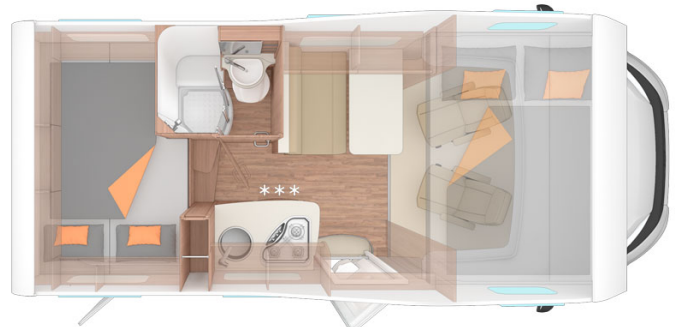

Motorhome Magic Vista Plus England

Modèle standard

Description	A luxurious, spacious modern vehicle offering great comfort for 4 people. It also has a lot of storage space. All dimensions and features may change.
Characteristics	Magic Vista Plus Sleeps : 4 (4 seatbelts) Diesel 2.3L engine, 130 bhp Fiat Ducato 120 MultiJet chassis Manual 6 gear transmission Power steering Cruise control Airbags Backup camera GPS Internal walk through Bicycle rack
Fuel	Diesel Average consumption: 9.5L/100km