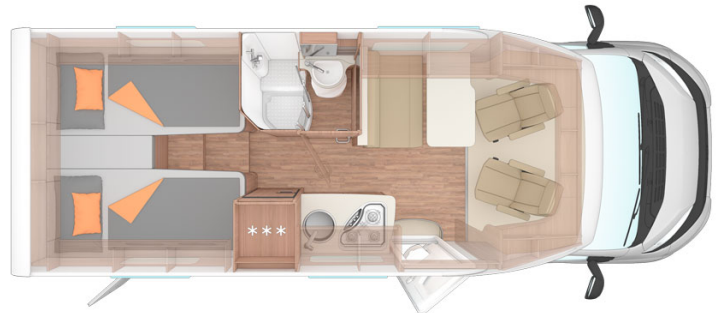

# Profile St Patrick Aero Plus Ireland

Modèle standard

Description	<p>Ideal for 2, this motorhome is perfectly equipped to offer you real comfort. From its oven to its TV, it's like a little apartment on wheels.</p> <p>All dimensions and features may change.</p>
Characteristics	<p><b>St Patrick Aero Plus</b>                  Sleeps : 2 (4 seatbelts)                  Diesel 2.3L engine, 130 bhp                  Fiat Ducato 120 MultiJet chassis                  Manual 6 gear transmission                  Power steering                  Cruise control                  Airbags                  Backup camera                  GPS                  Internal walk through                  Bicycle rack</p>
Fuel	<p>Diesel                  Average consumption: 9.5L/100km</p>