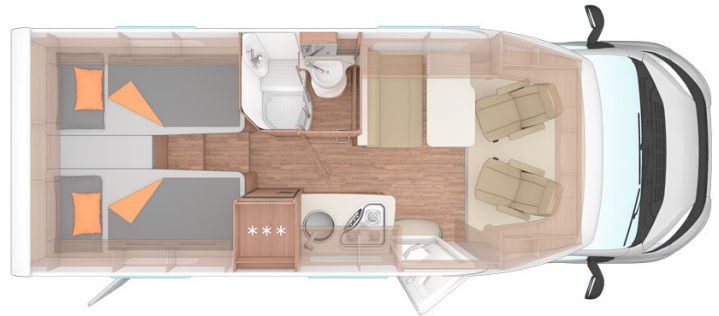

Profile St Patrick Aero Plus Ireland

Modèle standard

Description	Ideal for 2, this motorhome is perfectly equipped to offer you real comfort. From its oven to its TV, it's like a little apartment on wheels. All dimensions and features may change.
Characteristics	St Patrick Aero Plus Sleeps : 2 (4 seatbelts) Diesel 2.3L engine, 130 bhp Fiat Ducato 120 MultiJet chassis Manual 6 gear transmission Power steering Cruise control Airbags Backup camera GPS Internal walk through Bicycle rack
Fuel	Diesel Average consumption: 9.5L/100km