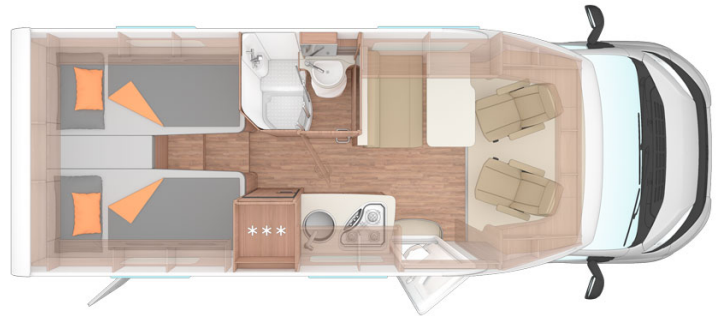

Profile St Patrick Aero Plus Ireland

Modèle standard

Description	Ideal for 2, this motorhome is perfectly equipped to offer you real comfort. From its oven to its TV, it's like a little apartment on wheels. All dimensions and features may change.
Characteristics	St Patrick Aero Plus Sleeps : 2 (4 seatbelts) Diesel 2.3L engine, 130 bhp Fiat Ducato 120 MultiJet chassis Manual 6 gear transmission Power steering Cruise control Airbags Backup camera GPS Internal walk through Bicycle rack
Fuel	Diesel Average consumption: 9.5L/100km