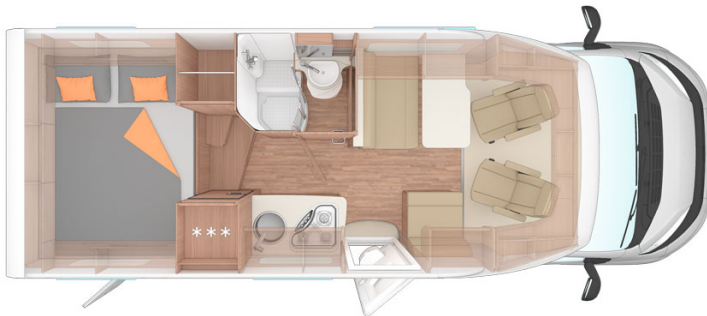

Profile St Patrick Aero Plus Ireland

Modèle standard

Description	Ideal for 2, this motorhome is perfectly equipped to offer you real comfort. From its oven to its TV, it's like a little apartment on wheels. All dimensions and features may change.
Characteristics	St Patrick Aero Plus Sleeps : 2 (4 seatbelts) Diesel 2.3L engine, 130 bhp Fiat Ducato 120 MultiJet chassis Manual 6 gear transmission Power steering Cruise control Airbags Backup camera GPS Internal walk through Bicycle rack
Fuel	Diesel Average consumption: 9.5L/100km