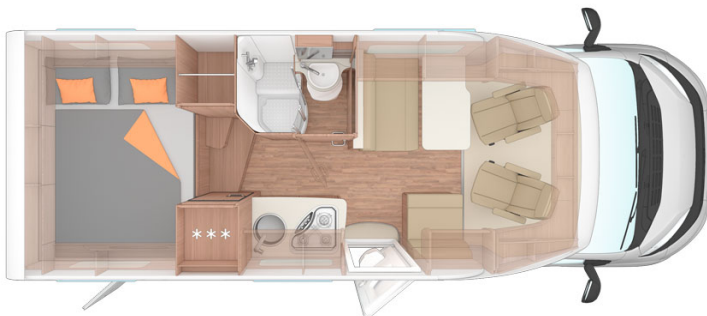

Profile St Patrick Aero Plus Ireland

Modèle standard

Description	Ideal for 2, this motorhome is perfectly equipped to offer you real comfort. From its oven to its TV, it's like a little apartment on wheels. All dimensions and features may change.
Characteristics	St Patrick Aero Plus Sleeps : 2 (4 seatbelts) Diesel 2.3L engine, 130 bhp Fiat Ducato 120 MultiJet chassis Manual 6 gear transmission Power steering Cruise control Airbags Backup camera GPS Internal walk through Bicycle rack
Fuel	Diesel Average consumption: 9.5L/100km