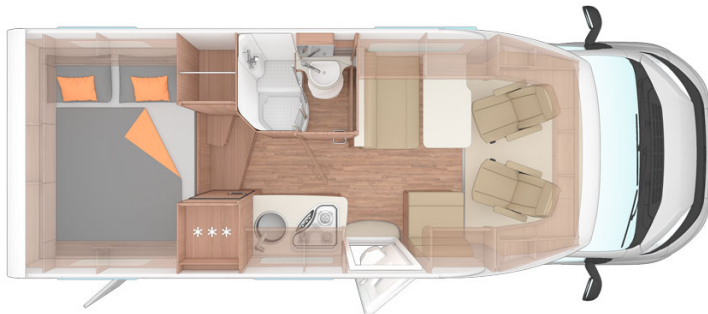

Profile St Patrick Aero Plus Ireland

Modèle standard

Description	Ideal for 2, this motorhome is perfectly equipped to offer you real comfort. From its oven to its TV, it's like a little apartment on wheels. All dimensions and features may change.
Characteristics	St Patrick Aero Plus Sleeps : 2 (4 seatbelts) Diesel 2.3L engine, 130 bhp Fiat Ducato 120 MultiJet chassis Manual 6 gear transmission Power steering Cruise control Airbags Backup camera GPS Internal walk through Bicycle rack
Fuel	Diesel Average consumption: 9.5L/100km