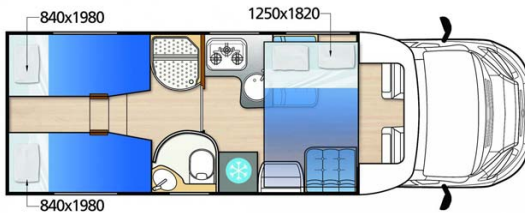

Profile Fjords Motorhome 4 Sif Iceland

Modèle standard

Description

This model meets the highest standards in the motorhome industry. It is exceptionally well equipped including hot water, heating, a shower, radio and CD player, anti-mosquito nets, security barriers for raised beds and more!

It is recommended for 4, 2 adults and 2 youngsters

It is perfect for touring Icelandic roads with its diesel engine and efficient heating

Characteristics	<p>Fjords Ducato 4 Sleeps : 4, 2015-2017 model vehicles, Fiat Ducato chassis, Engine: 2.3L diesel, Manual transmission, Power steering, ABS, Driver's cabin open to living area, Diesel, Approx: 9-11L/100km (21-26 mpg), Heating and air conditioning from the driver's cabin, 12V Auxiliary battery, 220 V electrical hook-up , Propane Gas, Radio/CD MP3 Connection</p> <p>Complimentary equipment : Mosquito nets</p> <p>Dimensions : Length: 6.58 m (21'7"), Width: 2.35 m (7'8"), Height: 2.85 m (9'4"), Interior Height: 2.11 m (6'11"), Fuel tank: 70 L (18.5 US gal), Fresh water tank: 120L (26.4 US gal), Gas bottle: 1 x 9 kg (19.8 lb)</p> <p>Beds : Bed 1 : 84 x 198 cm (2 simple beds) or 160- 190 x 200 cm Bed 2 : 125 x 182 cm</p> <p>Kitchen & Bathroom : Refrigerator, Sink, 3 burner gas stove, Crockery, cutlery and kitchen ware, Shower Cassette Toilet, Hot and cold water</p>
Fuel	Diesel Approx. fuel consumption: 9-11L/100km (21-26 mpg)
Dimensions	Length: 6.58 m Width: 2.35 m Height: 2.85 m Interior height: 2.11 m
Passengers	4
Reserve	Fuel tank: 70L Clean water tank: 120L Gas bottle: 1 x 9 kg
Beds	Bed 1 and 2: 84 x 198 cm Bed 3 : 125 x 182 cm
Kitchen	Refrigerator Sink 3 gas rings Crockery and cutlery
Shower/Toilet	Shower Cassette toilet Hot and cold water
Heating/Air Conditionning	Heating in the driver's area and in the passenger compartment
Energy	12V (auxiliary battery) 220V (external electrical connection) Gas
Audio & Connexions	Radio/CD Aux and mp3
Complementary Equipment	Mosquito net