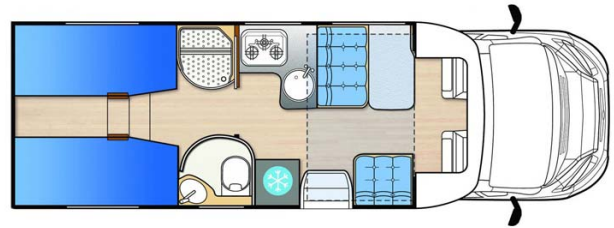

Profile Fjords Motorhome 4 Sif Iceland

Modèle standard

Description

This model meets the highest standards in the motorhome industry. It is exceptionally well equipped including hot water, heating, a shower, radio and CD player, anti-mosquito nets, security barriers for raised beds and more!

It is recommended for 4, 2 adults and 2 youngsters

It is perfect for touring Icelandic roads with its diesel engine and efficient heating

Characteristics	<p>Fjords Ducato 4 Sleeps : 4, 2015-2017 model vehicles, Fiat Ducato chassis, Engine: 2.3L diesel, Manual transmission, Power steering, ABS, Driver's cabin open to living area, Diesel, Approx: 9-11L/100km (21-26 mpg), Heating and air conditioning from the driver's cabin, 12V Auxiliary battery, 220 V electrical hook-up , Propane Gas, Radio/CD MP3 Connection</p> <p>Complimentary equipment : Mosquito nets</p> <p>Dimensions : Length: 6.58 m (21'7"), Width: 2.35 m (7'8"), Height: 2.85 m (9'4"), Interior Height: 2.11 m (6'11"), Fuel tank: 70 L (18.5 US gal), Fresh water tank: 120L (26.4 US gal), Gas bottle: 1 x 9 kg (19.8 lb)</p> <p>Beds : Bed 1 : 84 x 198 cm (2 simple beds) or 160- 190 x 200 cm Bed 2 : 125 x 182 cm</p> <p>Kitchen & Bathroom : Refrigerator, Sink, 3 burner gas stove, Crockery, cutlery and kitchen ware, Shower Cassette Toilet, Hot and cold water</p>
Fuel	Diesel Approx. fuel consumption: 9-11L/100km (21-26 mpg)
Dimensions	Length: 6.58 m Width: 2.35 m Height: 2.85 m Interior height: 2.11 m
Passengers	4
Reserve	Fuel tank: 70L Clean water tank: 120L Gas bottle: 1 x 9 kg
Beds	Bed 1 and 2: 84 x 198 cm Bed 3 : 125 x 182 cm
Kitchen	Refrigerator Sink 3 gas rings Crockery and cutlery
Shower/Toilet	Shower Cassette toilet Hot and cold water
Heating/Air Conditionning	Heating in the driver's area and in the passenger compartment
Energy	12V (auxiliary battery) 220V (external electrical connection) Gas
Audio & Connexions	Radio/CD Aux and mp3
Complementary Equipment	Mosquito net