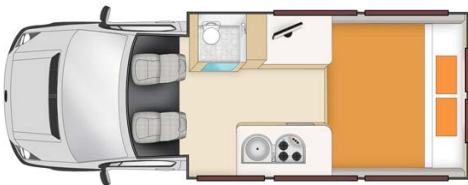

# Profile Wombat Euro Tourer Australia

Modèle standard

Description	<p>Campervan with heating and airconditioning throughout the cabin. Equipped with a large double bed and fully equipped kitchen.</p> <p>The plans, dimensions and layouts here are indicative and may vary without notice.</p>
Characteristics	<p><b>Wombat Tourer</b>                  Sleeps: 2 (2 seatbelts)  <b>Please note that children under the age of 7 years cannot travel in this vehicle.</b>                  Engine Diesel 2.2L                  Automatic transmission                  Power steering                  ABS &amp; Airbags                  Driver's cabin open to main cabin                  Rear vision camera  <b>Model guaranteed maximum 3 years old</b></p>
Fuel	<p>Diesel                  Average consumption: 12L/100 km</p>

Dimensions	Length: 7.10 m (23'3") Width: 2.00 m (6'7") Height: 3.20 m (10'6") Interior height: 1.90 m (6'2")
Passengers	2 sleeps and 2 seatbelts
Reserve	Fuel tank: 75L (19.8 US gal) Fresh water tank: 86L (22.7 US gal) Grey water tank: 60L (15.8 US gal) Gas bottle: 1 x 4 kg
Beds	Double bed: 190 x 170 cm (74" x 67")
Kitchen	Sink (hot and cold water) Cooker 3 stoves Fridge 80 L + freezer Microwave (240 V) Dishes and cutlery
Shower/Toilet	Shower (hot and cold water) Toilet
Heating/Air Conditionning	Heating/Air conditioning driving: like in a car Heating/Air conditioning stopped: by 240V electrical connexion
Energy	<b>Electrical Connection 240V (Hook-up)</b> <b>Auxiliary battery.</b> Allows to operate the lights. It has an autonomy of about 12 hours and is recharged while driving or being connected to 240V. <b>Gas.</b> 1 x 4kg <b>Cigar lighter.</b> Remember to take adapters to recharge small electrical appliances such as telephones or cameras.
Audio & Connexions	Radio Media player depending on the models
Complementary Equipment	Fire extinguisher