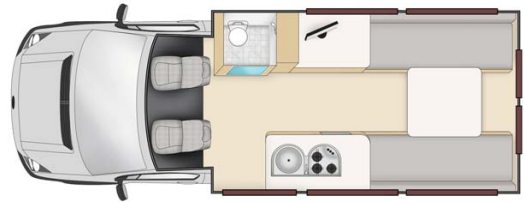

Profile Wombat Euro Tourer Australia

Modèle standard

Description	<p>Campervan with heating and airconditioning throughout the cabin. Equipped with a large double bed and fully equipped kitchen.</p> <p>The plans, dimensions and layouts here are indicative and may vary without notice.</p>
Characteristics	<p>Wombat Tourer Sleeps: 2 (2 seatbelts) Please note that children under the age of 7 years cannot travel in this vehicle. Engine Diesel 2.2L Automatic transmission Power steering ABS & Airbags Driver's cabin open to main cabin Rear vision camera Model guaranteed maximum 3 years old</p>
Fuel	<p>Diesel Average consumption: 12L/100 km</p>

Dimensions	Length: 7.10 m (23'3") Width: 2.00 m (6'7") Height: 3.20 m (10'6") Interior height: 1.90 m (6'2")
Passengers	2 sleeps and 2 seatbelts
Reserve	Fuel tank: 75L (19.8 US gal) Fresh water tank: 86L (22.7 US gal) Grey water tank: 60L (15.8 US gal) Gas bottle: 1 x 4 kg
Beds	Double bed: 190 x 170 cm (74" x 67")
Kitchen	Sink (hot and cold water) Cooker 3 stoves Fridge 80 L + freezer Microwave (240 V) Dishes and cutlery
Shower/Toilet	Shower (hot and cold water) Toilet
Heating/Air Conditionning	Heating/Air conditioning driving: like in a car Heating/Air conditioning stopped: by 240V electrical connexion
Energy	Electrical Connection 240V (Hook-up) Auxiliary battery. Allows to operate the lights. It has an autonomy of about 12 hours and is recharged while driving or being connected to 240V. Gas. 1 x 4kg Cigar lighter. Remember to take adapters to recharge small electrical appliances such as telephones or cameras.
Audio & Connexions	Radio Media player depending on the models
Complementary Equipment	Fire extinguisher