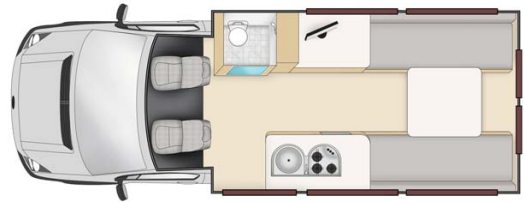

# Profile Wombat Euro Tourer Australia

Modèle standard

Description	<p>Campervan with heating and airconditioning throughout the cabin. Equipped with a large double bed and fully equipped kitchen.</p> <p>The plans, dimensions and layouts here are indicative and may vary without notice.</p>
Characteristics	<p><b>Wombat Tourer</b>                  Sleeps: 2 (2 seatbelts)  <b>Please note that children under the age of 7 years cannot travel in this vehicle.</b>                  Engine Diesel 2.2L                  Automatic transmission                  Power steering                  ABS &amp; Airbags                  Driver's cabin open to main cabin                  Rear vision camera  <b>Model guaranteed maximum 3 years old</b></p>
Fuel	<p>Diesel                  Average consumption: 12L/100 km</p>

Dimensions	Length: 7.10 m (23'3") Width: 2.00 m (6'7") Height: 3.20 m (10'6") Interior height: 1.90 m (6'2")
Passengers	2 sleeps and 2 seatbelts
Reserve	Fuel tank: 75L (19.8 US gal) Fresh water tank: 86L (22.7 US gal) Grey water tank: 60L (15.8 US gal) Gas bottle: 1 x 4 kg
Beds	Double bed: 190 x 170 cm (74" x 67")
Kitchen	Sink (hot and cold water) Cooker 3 stoves Fridge 80 L + freezer Microwave (240 V) Dishes and cutlery
Shower/Toilet	Shower (hot and cold water) Toilet
Heating/Air Conditionning	Heating/Air conditioning driving: like in a car Heating/Air conditioning stopped: by 240V electrical connexion
Energy	<b>Electrical Connection 240V (Hook-up)</b> <b>Auxiliary battery.</b> Allows to operate the lights. It has an autonomy of about 12 hours and is recharged while driving or being connected to 240V. <b>Gas.</b> 1 x 4kg <b>Cigar lighter.</b> Remember to take adapters to recharge small electrical appliances such as telephones or cameras.
Audio & Connexions	Radio Media player depending on the models
Complementary Equipment	Fire extinguisher