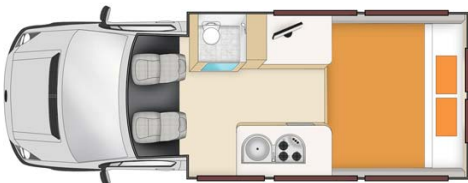

# Profile Wombat Euro Tourer Australia

Modèle standard

Description	<p>Campervan with heating and airconditioning throughout the cabin. Equipped with a large double bed and fully equipped kitchen.</p> <p>The plans, dimensions and layouts here are indicative and may vary without notice.</p>
Characteristics	<p><b>Wombat Tourer</b>                  Sleeps: 2 (2 seatbelts)  <b>Please note that children under the age of 7 years cannot travel in this vehicle.</b>                  Engine Diesel 2.2L                  Automatic transmission                  Power steering                  ABS &amp; Airbags                  Driver's cabin open to main cabin                  Rear vision camera  <b>Model guaranteed maximum 3 years old</b></p>
Fuel	<p>Diesel                  Average consumption: 12L/100 km</p>

Dimensions	Length: 7.10 m (23'3") Width: 2.00 m (6'7") Height: 3.20 m (10'6") Interior height: 1.90 m (6'2")
Passengers	2 sleeps and 2 seatbelts
Reserve	Fuel tank: 75L (19.8 US gal) Fresh water tank: 86L (22.7 US gal) Grey water tank: 60L (15.8 US gal) Gas bottle: 1 x 4 kg
Beds	Double bed: 190 x 170 cm (74" x 67")
Kitchen	Sink (hot and cold water) Cooker 3 stoves Fridge 80 L + freezer Microwave (240 V) Dishes and cutlery
Shower/Toilet	Shower (hot and cold water) Toilet
Heating/Air Conditionning	Heating/Air conditioning driving: like in a car Heating/Air conditioning stopped: by 240V electrical connexion
Energy	<b>Electrical Connection 240V (Hook-up)</b> <b>Auxiliary battery.</b> Allows to operate the lights. It has an autonomy of about 12 hours and is recharged while driving or being connected to 240V. <b>Gas.</b> 1 x 4kg <b>Cigar lighter.</b> Remember to take adapters to recharge small electrical appliances such as telephones or cameras.
Audio & Connexions	Radio Media player depending on the models
Complementary Equipment	Fire extinguisher