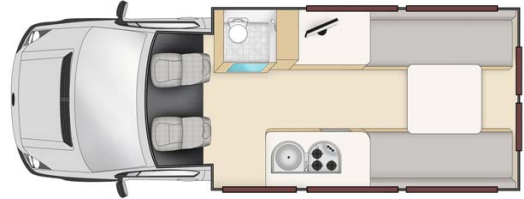

# Profile Wombat Euro Tourer Australia

Modèle standard

Description	<p>Campervan with heating and airconditioning throughout the cabin. Equipped with a large double bed and fully equipped kitchen.</p> <p>The plans, dimensions and layouts here are indicative and may vary without notice.</p>
Characteristics	<p><b>Wombat Tourer</b>                  Sleeps: 2 (2 seatbelts)  <b>Please note that children under the age of 7 years cannot travel in this vehicle.</b>                  Engine Diesel 2.2L                  Automatic transmission                  Power steering                  ABS &amp; Airbags                  Driver's cabin open to main cabin                  Rear vision camera  <b>Model guaranteed maximum 3 years old</b></p>
Fuel	<p>Diesel                  Average consumption: 12L/100 km</p>

Dimensions	Length: 7.10 m (23'3") Width: 2.00 m (6'7") Height: 3.20 m (10'6") Interior height: 1.90 m (6'2")
Passengers	2 sleeps and 2 seatbelts
Reserve	Fuel tank: 75L (19.8 US gal) Fresh water tank: 86L (22.7 US gal) Grey water tank: 60L (15.8 US gal) Gas bottle: 1 x 4 kg
Beds	Double bed: 190 x 170 cm (74" x 67")
Kitchen	Sink (hot and cold water) Cooker 3 stoves Fridge 80 L + freezer Microwave (240 V) Dishes and cutlery
Shower/Toilet	Shower (hot and cold water) Toilet
Heating/Air Conditionning	Heating/Air conditioning driving: like in a car Heating/Air conditioning stopped: by 240V electrical connexion
Energy	<b>Electrical Connection 240V (Hook-up)</b> <b>Auxiliary battery.</b> Allows to operate the lights. It has an autonomy of about 12 hours and is recharged while driving or being connected to 240V. <b>Gas.</b> 1 x 4kg <b>Cigar lighter.</b> Remember to take adapters to recharge small electrical appliances such as telephones or cameras.
Audio & Connexions	Radio Media player depending on the models
Complementary Equipment	Fire extinguisher