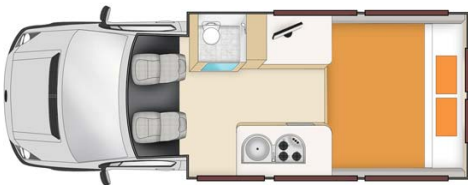

Profile Wombat Euro Tourer Australia

Modèle standard

Description	<p>Campervan with heating and airconditioning throughout the cabin. Equipped with a large double bed and fully equipped kitchen.</p> <p>The plans, dimensions and layouts here are indicative and may vary without notice.</p>
Characteristics	<p>Wombat Tourer Sleeps: 2 (2 seatbelts) Please note that children under the age of 7 years cannot travel in this vehicle. Engine Diesel 2.2L Automatic transmission Power steering ABS & Airbags Driver's cabin open to main cabin Rear vision camera Model guaranteed maximum 3 years old</p>
Fuel	<p>Diesel Average consumption: 12L/100 km</p>

Dimensions	Length: 7.10 m (23'3") Width: 2.00 m (6'7") Height: 3.20 m (10'6") Interior height: 1.90 m (6'2")
Passengers	2 sleeps and 2 seatbelts
Reserve	Fuel tank: 75L (19.8 US gal) Fresh water tank: 86L (22.7 US gal) Grey water tank: 60L (15.8 US gal) Gas bottle: 1 x 4 kg
Beds	Double bed: 190 x 170 cm (74" x 67")
Kitchen	Sink (hot and cold water) Cooker 3 stoves Fridge 80 L + freezer Microwave (240 V) Dishes and cutlery
Shower/Toilet	Shower (hot and cold water) Toilet
Heating/Air Conditionning	Heating/Air conditioning driving: like in a car Heating/Air conditioning stopped: by 240V electrical connexion
Energy	Electrical Connection 240V (Hook-up) Auxiliary battery. Allows to operate the lights. It has an autonomy of about 12 hours and is recharged while driving or being connected to 240V. Gas. 1 x 4kg Cigar lighter. Remember to take adapters to recharge small electrical appliances such as telephones or cameras.
Audio & Connexions	Radio Media player depending on the models
Complementary Equipment	Fire extinguisher