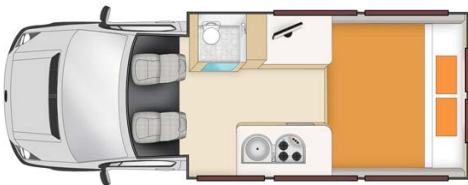

# Profile Wombat Euro Tourer Australia

Modèle standard

Description	<p>Campervan with heating and airconditioning throughout the cabin. Equipped with a large double bed and fully equipped kitchen.</p> <p>The plans, dimensions and layouts here are indicative and may vary without notice.</p>
Characteristics	<p><b>Wombat Tourer</b>          Sleeps: 2 (2 seatbelts)  <b>Please note that children under the age of 7 years cannot travel in this vehicle.</b>          Engine Diesel 2.2L          Automatic transmission          Power steering          ABS &amp; Airbags          Driver's cabin open to main cabin          Rear vision camera  <b>Model guaranteed maximum 3 years old</b></p>
Fuel	<p>Diesel          Average consumption: 12L/100 km</p>

Dimensions	Length: 7.10 m (23'3") Width: 2.00 m (6'7") Height: 3.20 m (10'6") Interior height: 1.90 m (6'2")
Passengers	2 sleeps and 2 seatbelts
Reserve	Fuel tank: 75L (19.8 US gal) Fresh water tank: 86L (22.7 US gal) Grey water tank: 60L (15.8 US gal) Gas bottle: 1 x 4 kg
Beds	Double bed: 190 x 170 cm (74" x 67")
Kitchen	Sink (hot and cold water) Cooker 3 stoves Fridge 80 L + freezer Microwave (240 V) Dishes and cutlery
Shower/Toilet	Shower (hot and cold water) Toilet
Heating/Air Conditionning	Heating/Air conditioning driving: like in a car Heating/Air conditioning stopped: by 240V electrical connexion
Energy	<b>Electrical Connection 240V (Hook-up)</b> <b>Auxiliary battery.</b> Allows to operate the lights. It has an autonomy of about 12 hours and is recharged while driving or being connected to 240V. <b>Gas.</b> 1 x 4kg <b>Cigar lighter.</b> Remember to take adapters to recharge small electrical appliances such as telephones or cameras.
Audio & Connexions	Radio Media player depending on the models
Complementary Equipment	Fire extinguisher