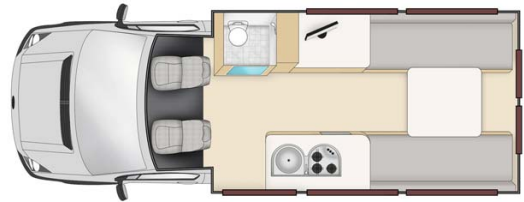

# Profile Wombat Euro Tourer Australia

Modèle standard

Description	<p>Campervan with heating and airconditioning throughout the cabin. Equipped with a large double bed and fully equipped kitchen.</p> <p>The plans, dimensions and layouts here are indicative and may vary without notice.</p>
Characteristics	<p><b>Wombat Tourer</b>          Sleeps: 2 (2 seatbelts)  <b>Please note that children under the age of 7 years cannot travel in this vehicle.</b>          Engine Diesel 2.2L          Automatic transmission          Power steering          ABS &amp; Airbags          Driver's cabin open to main cabin          Rear vision camera  <b>Model guaranteed maximum 3 years old</b></p>
Fuel	<p>Diesel          Average consumption: 12L/100 km</p>

Dimensions	Length: 7.10 m (23'3") Width: 2.00 m (6'7") Height: 3.20 m (10'6") Interior height: 1.90 m (6'2")
Passengers	2 sleeps and 2 seatbelts
Reserve	Fuel tank: 75L (19.8 US gal) Fresh water tank: 86L (22.7 US gal) Grey water tank: 60L (15.8 US gal) Gas bottle: 1 x 4 kg
Beds	Double bed: 190 x 170 cm (74" x 67")
Kitchen	Sink (hot and cold water) Cooker 3 stoves Fridge 80 L + freezer Microwave (240 V) Dishes and cutlery
Shower/Toilet	Shower (hot and cold water) Toilet
Heating/Air Conditionning	Heating/Air conditioning driving: like in a car Heating/Air conditioning stopped: by 240V electrical connexion
Energy	<b>Electrical Connection 240V (Hook-up)</b> <b>Auxiliary battery.</b> Allows to operate the lights. It has an autonomy of about 12 hours and is recharged while driving or being connected to 240V. <b>Gas.</b> 1 x 4kg <b>Cigar lighter.</b> Remember to take adapters to recharge small electrical appliances such as telephones or cameras.
Audio & Connexions	Radio Media player depending on the models
Complementary Equipment	Fire extinguisher