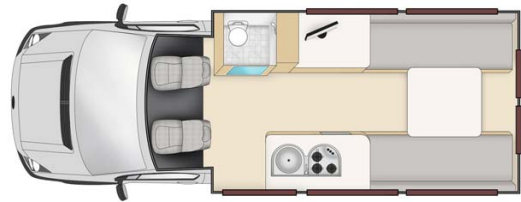

# Profile Wombat Euro Tourer Australia

Modèle standard

Description	<p>Campervan with heating and airconditioning throughout the cabin. Equipped with a large double bed and fully equipped kitchen.</p> <p>The plans, dimensions and layouts here are indicative and may vary without notice.</p>
Characteristics	<p><b>Wombat Tourer</b>                  Sleeps: 2 (2 seatbelts)  <b>Please note that children under the age of 7 years cannot travel in this vehicle.</b>                  Engine Diesel 2.2L                  Automatic transmission                  Power steering                  ABS &amp; Airbags                  Driver's cabin open to main cabin                  Rear vision camera  <b>Model guaranteed maximum 3 years old</b></p>
Fuel	<p>Diesel                  Average consumption: 12L/100 km</p>

Dimensions	Length: 7.10 m (23'3") Width: 2.00 m (6'7") Height: 3.20 m (10'6") Interior height: 1.90 m (6'2")
Passengers	2 sleeps and 2 seatbelts
Reserve	Fuel tank: 75L (19.8 US gal) Fresh water tank: 86L (22.7 US gal) Grey water tank: 60L (15.8 US gal) Gas bottle: 1 x 4 kg
Beds	Double bed: 190 x 170 cm (74" x 67")
Kitchen	Sink (hot and cold water) Cooker 3 stoves Fridge 80 L + freezer Microwave (240 V) Dishes and cutlery
Shower/Toilet	Shower (hot and cold water) Toilet
Heating/Air Conditionning	Heating/Air conditioning driving: like in a car Heating/Air conditioning stopped: by 240V electrical connexion
Energy	<b>Electrical Connection 240V (Hook-up)</b> <b>Auxiliary battery.</b> Allows to operate the lights. It has an autonomy of about 12 hours and is recharged while driving or being connected to 240V. <b>Gas.</b> 1 x 4kg <b>Cigar lighter.</b> Remember to take adapters to recharge small electrical appliances such as telephones or cameras.
Audio & Connexions	Radio Media player depending on the models
Complementary Equipment	Fire extinguisher