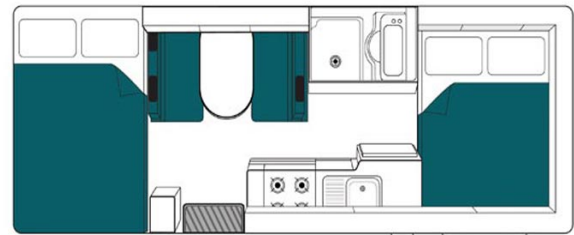

Motorhome Maori Sunset New Zealand

Modèle deluxe

Description	A comfortable 6 person motorhome for a New Zealand adventure.
Characteristics	<p>Maori Sunset Seatbelts: 6 (ideal for 4 adults and 2 children) Vehicle certified "Self Contained" 2.0 ou 2.2 L Turbo Diesel engine Automatic transmission Internal walk through access</p>
Fuel	Diesel
Dimensions	<p>Length: 7.22 m (23'8") Width: 2.80 m (8'10") Height: 3.25 m (10'8") Interior height: 2.15 m (7'1")</p> <p><u>From april 1st 2017</u> Length: 7.25 m (23'10") Width: 2.34 m (7'8")</p>
Passengers	6
Reserve	<p>Fuel tank: 75 L (19.8 US gal) Fresh water tank: 82 L (21.7 US gal) Dirty water tank: 82 L (21.7 US gal)</p>