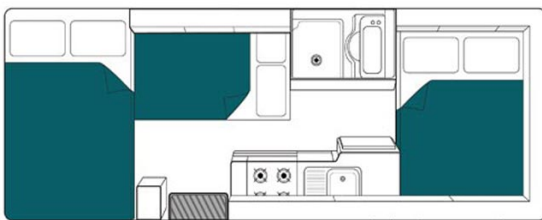

Motorhome Maori Sunset New Zealand

Modèle deluxe

Description	A comfortable 6 person motorhome for a New Zealand adventure.
Characteristics	<p>Maori Sunset Seatbelts: 6 (ideal for 4 adults and 2 children) Vehicle certified "Self Contained" 2.0 ou 2.2 L Turbo Diesel engine Automatic transmission Internal walk through access</p>
Fuel	Diesel
Dimensions	<p>Length: 7.22 m (23'8") Width: 2.80 m (8'10") Height: 3.25 m (10'8") Interior height: 2.15 m (7'1")</p> <p><u>From april 1st 2017</u> Length: 7.25 m (23'10") Width: 2.34 m (7'8")</p>
Passengers	6
Reserve	<p>Fuel tank: 75 L (19.8 US gal) Fresh water tank: 82 L (21.7 US gal) Dirty water tank: 82 L (21.7 US gal)</p>