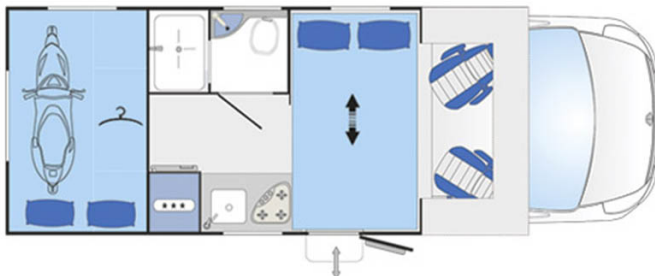

Description	This practical motorhome for 4 people is ideal for couples or families of 4.
Characteristics	Group A. Seatbelts: 4
Fuel	Diesel
Dimensions	Length: 6.5 m (21'12") Width: 2.3 m (7'8") Height: 3.9 m (12'9")
Passengers	4
Reserve	Fresh water tank: 100 L (26.4 US gal) Wast water tank : 100 l (26.4 US gal) Fuel tank: 80 L (21.1 US gal)
Beds	Rear double bed: 205 cm x 138 cm (81" x 54") Dinette double bed: 188 cm x 125 cm (74" x 49")
Kitchen	Fridge Cooker
Shower/Toilet	Toilet and seperate shower.
Energy	12 V and 220 V plugs; 240 V
Audio & Connexions	Radio/CD
Complementary Equipment	Electric steps