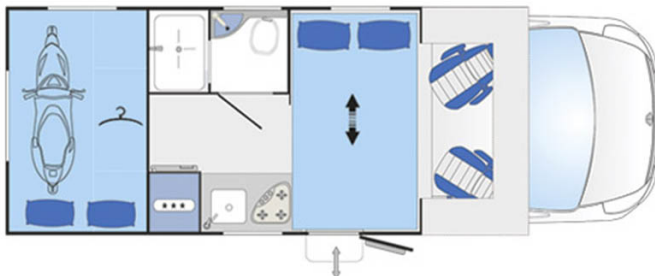

# Profile Colisée A Italy

Modèle standard

## Blucamp Sky 22

Description	This practical motorhome for 4 people is ideal for couples or families of 4.
Characteristics	Group A. Seatbelts: 4
Fuel	Diesel
Dimensions	Length: 6.5 m (21'12") Width: 2.3 m (7'8") Height: 3.9 m (12'9")
Passengers	4
Reserve	Fresh water tank: 100 L (26.4 US gal) Wast water tank : 100 l (26.4 US gal) Fuel tank: 80 L (21.1 US gal)
Beds	Rear double bed: 205 cm x 138 cm (81" x 54") Dinette double bed: 188 cm x 125 cm (74" x 49")
Kitchen	Fridge Cooker
Shower/Toilet	Toilet and seperate shower.
Energy	12 V and 220 V plugs; 240 V
Audio & Connexions	Radio/CD
Complementary Equipment	Electric steps