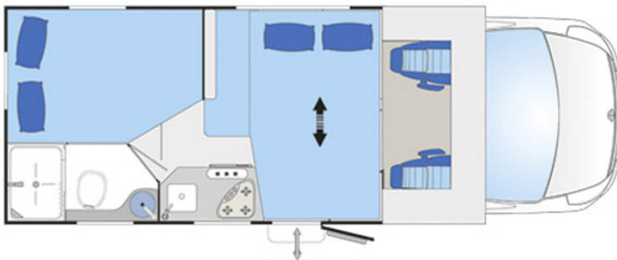

Blucamp Sky 22