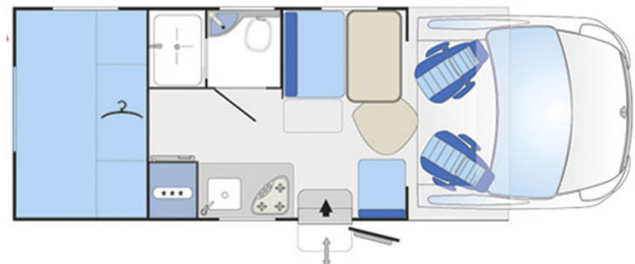

Description	This practical motorhome for 4 people is ideal for couples or families of 4.
Characteristics	Group A. Seatbelts: 4
Fuel	Diesel
Dimensions	Length: 6.5 m (21'12") Width: 2.3 m (7'8") Height: 3.9 m (12'9")
Passengers	4
Reserve	Fresh water tank: 100 L (26.4 US gal) Wast water tank : 100 l (26.4 US gal) Fuel tank: 80 L (21.1 US gal)
Beds	Rear double bed: 205 cm x 138 cm (81" x 54") Dinette double bed: 188 cm x 125 cm (74" x 49")
Kitchen	Fridge Cooker
Shower/Toilet	Toilet and seperate shower.
Energy	12 V and 220 V plugs; 240 V
Audio & Connexions	Radio/CD
Complementary Equipment	Electric steps