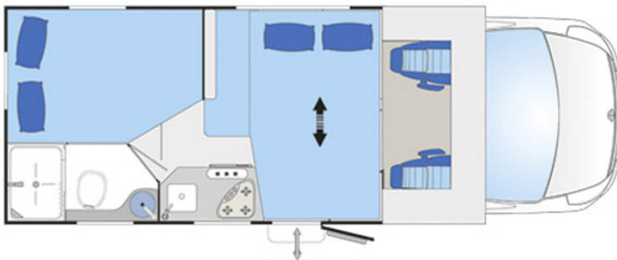

## Blucamp Sky 22

Description	This practical motorhome for 4 people is ideal for couples or families of 4.
Characteristics	Group A. Seatbelts: 4
Fuel	Diesel
Dimensions	Length: 6.5 m (21'12") Width: 2.3 m (7'8") Height: 3.9 m (12'9")
Passengers	4
Reserve	Fresh water tank: 100 L (26.4 US gal) Wast water tank : 100 l (26.4 US gal) Fuel tank: 80 L (21.1 US gal)
Beds	Rear double bed: 205 cm x 138 cm (81" x 54") Dinette double bed: 188 cm x 125 cm (74" x 49")
Kitchen	Fridge Cooker
Shower/Toilet	Toilet and seperate shower.
Energy	12 V and 220 V plugs; 240 V
Audio & Connexions	Radio/CD
Complementary Equipment	Electric steps