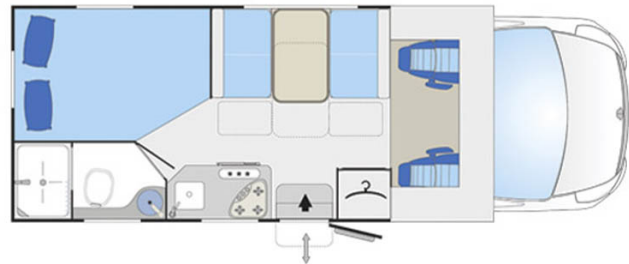

## Blucamp Sky 22

Description	This practical motorhome for 4 people is ideal for couples or families of 4.
Characteristics	Group A. Seatbelts: 4
Fuel	Diesel
Dimensions	Length: 6.5 m (21'12") Width: 2.3 m (7'8") Height: 3.9 m (12'9")
Passengers	4
Reserve	Fresh water tank: 100 L (26.4 US gal) Wast water tank : 100 l (26.4 US gal) Fuel tank: 80 L (21.1 US gal)
Beds	Rear double bed: 205 cm x 138 cm (81" x 54") Dinette double bed: 188 cm x 125 cm (74" x 49")
Kitchen	Fridge Cooker
Shower/Toilet	Toilet and seperate shower.
Energy	12 V and 220 V plugs; 240 V
Audio & Connexions	Radio/CD
Complementary Equipment	Electric steps