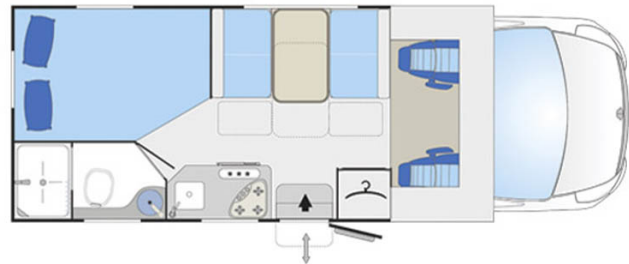

Blucamp Sky 22