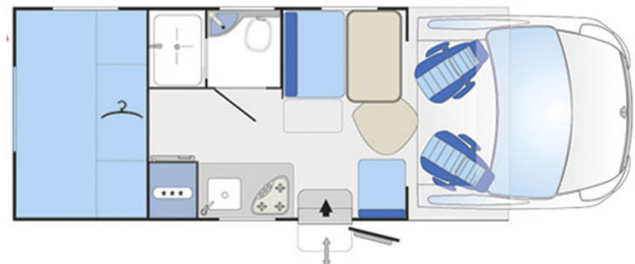

## Blucamp Sky 22

Description	This practical motorhome for 4 people is ideal for couples or families of 4.
Characteristics	Group A. Seatbelts: 4
Fuel	Diesel
Dimensions	Length: 6.5 m (21'12") Width: 2.3 m (7'8") Height: 3.9 m (12'9")
Passengers	4
Reserve	Fresh water tank: 100 L (26.4 US gal) Wast water tank : 100 l (26.4 US gal) Fuel tank: 80 L (21.1 US gal)
Beds	Rear double bed: 205 cm x 138 cm (81" x 54") Dinette double bed: 188 cm x 125 cm (74" x 49")
Kitchen	Fridge Cooker
Shower/Toilet	Toilet and seperate shower.
Energy	12 V and 220 V plugs; 240 V
Audio & Connexions	Radio/CD
Complementary Equipment	Electric steps