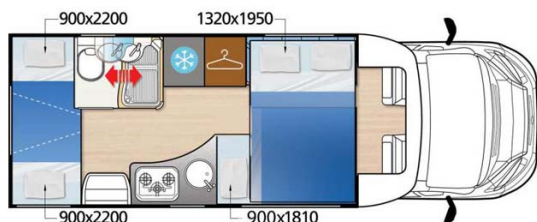

Motorhome Fjords Motorhom 6 Freyja Iceland

Modèle standard

Description

This motorhome is economical on fuel and is perfect for a small family. It has a big, over cab bed and all the equipment for optimal comfort.

Characteristics	<p>Fjords Ducato 6 Sleeps: 6, 2015-2017 model vehicles, Fiat Ducato chassis, Engine: 2.3L diesel, Power steering, Manual transmission, Driver's cabin open to living area, ABS, Diesel Approx: 9-14L/100km (15-25 mpg), Heating and air conditioning in driver's cabin and living area, 12 V (auxiliary battery), 220 V external power connection/hook up, Propane Gas, Radio/CD MP3 hook-up</p> <p>Complimentary equipment : Mosquito nets</p> <p>Dimensions :Length: 6.99 m (22'11"), Width: 2.35 m (7'8"), Height: 2.85 m (9'4"), Interior Height: 2.13 m (6'11"), Fuel tank: 70 L (18.5 US gal), Fresh water tank: 120L (31.5 US gal), Grey water tank: 120L (31.5 US gal), Gas bottle: 1 x 9 kg (19.8 lb)</p> <p>Beds : Double bed : 132 x 195 cm, Double bed : 132 x 195 cm and Simple bed : 90 x 181 cm</p> <p>Kitchen & Bathroom : Sink, Refrigerator, 3 Burner gas stove, Shower, Cassette Toilet, Hot and cold water</p>
Fuel	<p>Diesel</p> <p>Approx. fuel consumption: 9-14L/100km (15-25 mpg)</p>
Dimensions	<p>Length : 6.99 m</p> <p>Width: 2.35 m</p> <p>Height: 2.85m</p> <p>Interior height: 2.13 m</p>
Passengers	6
Reserve	<p>Fuel tank: 70L</p> <p>Clean water tank: 120L</p> <p>Grey water tank: 120L</p> <p>Gas bottle: 1 x 9 kg</p>
Beds	<p>Double nasturtium bed: 132 x 195 cm</p> <p>Low double bed: 132 x 195 cm</p> <p>Single bed: 90 x 181 cm</p>
Kitchen	<p>Sink</p> <p>Fridge</p> <p>3-burner gas hob</p>
Shower/Toilet	<p>Shower</p> <p>Cassette toilet</p> <p>Hot and cold water</p>
Heating/Air Conditionning	Heating in the passenger compartment and in the driver's cabin
Energy	<p>12V (auxiliary battery)</p> <p>220V (external electrical connection)</p> <p>Gas</p>
Audio & Connexions	<p>Radio/CD</p> <p>Aux and mp3</p>
Complementary Equipment	Mosquito net