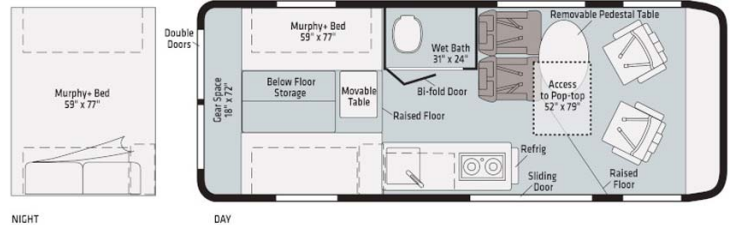

Profile Kings B 20-22 United States

Modèle deluxe

Ultrafabrics
UF2 Premium
Leatherette

Vinyl

2022 SOLIS 59PX