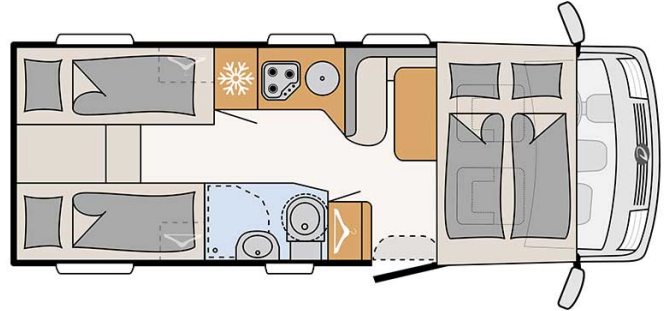

# Luxury Château Comfort Luxury France

Modèle deluxe

Description	<p>A class luxury couch that ensures the comfort and visibility through wide windows for 4 people. All the rooms are spacious: bathroom, kitchen, bedroom with 2 double beds and the storage space!</p> <p><b>Please note – the shown motorhomes are only example vehicles of the different groups !</b></p>
Characteristics	<p><b>Château Comfort Luxury</b>                  Sleeps : 4                  Engine: 2.3L I 103kW/140PS Diesel                  Manual transmission                  Power steering                  Brake booster                  Passage from the driver's cab to the living quarters</p> <p><a href="#">? Virtual visit of the Château Comfort Luxury model here.</a></p>
Fuel	<p>Diesel                  Average consumption: 11 - 12 L/100 km</p>

Dimensions	Length: 7.41 m Width: 2.32 m Height: 2.90 m Interior height: 2.10 m
Passengers	4
Reserve	Clean water tank: 122 L Grey water tank: 90 L Fuel tank: 90 L Gas bottle (propane): maximum 2 x 11 kg
Beds	Double bed: 200 cm x 150 cm Rear bed: 195 cm x 150 cm
Kitchen	Refrigerator 113 L Freezer 14 L 3-burner stove
Shower/Toilet	Shower Toilets Sink Hot and cold water supply
Heating/Air Conditioning	Air conditioning in driving cab Gas heating
Energy	<b>Propane Gas.</b> Allows for use of the refrigerator, water heater, and heater, while not connected to an electrical hook-up. <b>Electrical Connection 230V (Hook-up)</b> <b>Auxiliary Battery.</b> Allows for use of lights while the vehicle is not hooked up. Batteries will last around 12 hours depending on use, and are recharged when driving the vehicle, or hooked up. <b>12V outlet.</b> Remember to bring your adaptors for charging your personal electronics such as cameras and phones.
Complementary Equipment	Awning Bicycle rack (max. 60kg) Fixation childseat