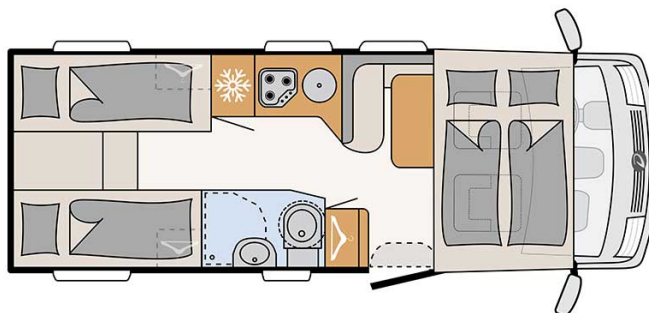

# Luxury Château Comfort Luxury France

Modèle deluxe

Description	<p>A class luxury couch that ensures the comfort and visibility through wide windows for 4 people. All the rooms are spacious: bathroom, kitchen, bedroom with 2 double beds and the storage space!</p> <p><b>Please note – the shown motorhomes are only example vehicles of the different groups !</b></p>
Characteristics	<p><b>Château Comfort Luxury</b>          Sleeps : 4          Engine: 2.3L I 103kW/140PS Diesel          Manual transmission          Power steering          Brake booster          Passage from the driver's cab to the living quarters</p> <p><a href="#">? Virtual visit of the Château Comfort Luxury model here.</a></p>
Fuel	<p>Diesel          Average consumption: 11 - 12 L/100 km</p>

Dimensions	Length: 7.41 m Width: 2.32 m Height: 2.90 m Interior height: 2.10 m
Passengers	4
Reserve	Clean water tank: 122 L Grey water tank: 90 L Fuel tank: 90 L Gas bottle (propane): maximum 2 x 11 kg
Beds	Double bed: 200 cm x 150 cm Rear bed: 195 cm x 150 cm
Kitchen	Refrigerator 113 L Freezer 14 L 3-burner stove
Shower/Toilet	Shower Toilets Sink Hot and cold water supply
Heating/Air Conditioning	Air conditioning in driving cab Gas heating
Energy	<b>Propane Gas.</b> Allows for use of the refrigerator, water heater, and heater, while not connected to an electrical hook-up. <b>Electrical Connection 230V (Hook-up)</b> <b>Auxiliary Battery.</b> Allows for use of lights while the vehicle is not hooked up. Batteries will last around 12 hours depending on use, and are recharged when driving the vehicle, or hooked up. <b>12V outlet.</b> Remember to bring your adaptors for charging your personal electronics such as cameras and phones.
Complementary Equipment	Awning Bicycle rack (max. 60kg) Fixation childseat