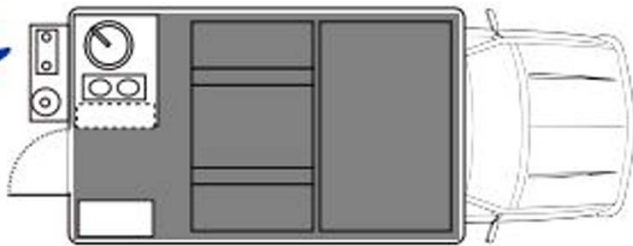

## 4wd Elf Camper 4x4 X1 Iceland

Modèle standard

|                        |  |
|------------------------|--|
| <p>Description</p>     | <p>A very versatile 4x4 double cab vehicle will allow a family of 2 adults and 2 children to explore the highlands and all the F-roads comfortably. Get off grid with this rugged 4x4 camper with easy push button airlift and powerful Webasto diesel air heating system.</p> <p>Layout and photos are examples. The layout of the rental vehicle may differ.</p>   |
| <p>Characteristics</p> | <p><b>Elf Camper 4x4 X1</b> : 4 seats (2 adults, 2 children), vehicle up to 3 years old, Toyota Hilux double cab or similar, Power steering, ABS, Diesel, 10-14L/100km, manual, 12V power supply while driving, 12V battery vehicle, Radio, CD</p> <p><b>Dimensions</b> : Length: 5.4 m (17'9"), Width: 2 m (6'7"), Fuel tank: 80 L, Fresh water tank: 10L</p> <p><b>Beds</b>: Overhead cabin - 1.2m x 1.9m (3'11") x (6'3?), Dinette - 1.1m x 1.9m (3'7") x (6'3?)</p> <p><b>Kitchen and bathroom</b>: fridge, 2-burner cooker, hot and cold water sink</p> |
| <p>Fuel</p>            | <p>Diesel<br/>                 Average consumption: 10-14 L/100km</p>  |