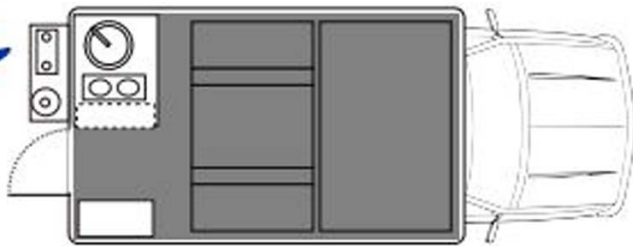

4wd Elf Camper 4x4 X1 Iceland

Modèle standard

<p>Description</p>	<p>A very versatile 4x4 double cab vehicle will allow a family of 2 adults and 2 children to explore the highlands and all the F-roads comfortably. Get off grid with this rugged 4x4 camper with easy push button airlift and powerful Webasto diesel air heating system.</p> <p>Layout and photos are examples. The layout of the rental vehicle may differ.</p>
<p>Characteristics</p>	<p>Elf Camper 4x4 X1 : 4 seats (2 adults, 2 children), vehicle up to 3 years old, Toyota Hilux double cab or similar, Power steering, ABS, Diesel, 10-14L/100km, manual, 12V power supply while driving, 12V battery vehicle, Radio, CD</p> <p>Dimensions : Length: 5.4 m (17'9"), Width: 2 m (6'7"), Fuel tank: 80 L, Fresh water tank: 10L</p> <p>Beds: Overhead cabin - 1.2m x 1.9m (3'11") x (6'3?), Dinette - 1.1m x 1.9m (3'7") x (6'3?)</p> <p>Kitchen and bathroom: fridge, 2-burner cooker, hot and cold water sink</p>
<p>Fuel</p>	<p>Diesel Average consumption: 10-14 L/100km</p>

Passengers	Sleeps 4 (2 adults and 2 children) and seats 4 people
------------	---