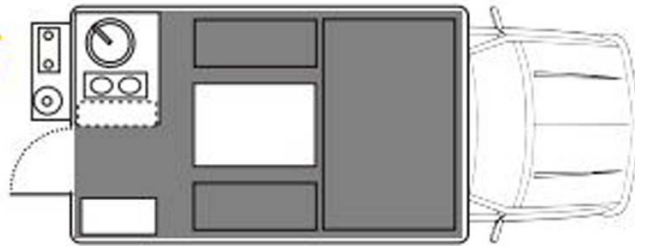

## 4wd Elf Camper 4x4 X1 Iceland

Modèle standard

|                        |  |
|------------------------|--|
| <p>Description</p>     | <p>A very versatile 4x4 double cab vehicle will allow a family of 2 adults and 2 children to explore the highlands and all the F-roads comfortably. Get off grid with this rugged 4x4 camper with easy push button airlift and powerful Webasto diesel air heating system.</p> <p>Layout and photos are examples. The layout of the rental vehicle may differ.</p>   |
| <p>Characteristics</p> | <p><b>Elf Camper 4x4 X1</b> : 4 seats (2 adults, 2 children), vehicle up to 3 years old, Toyota Hilux double cab or similar, Power steering, ABS, Diesel, 10-14L/100km, manual, 12V power supply while driving, 12V battery vehicle, Radio, CD</p> <p><b>Dimensions</b> : Length: 5.4 m (17'9"), Width: 2 m (6'7"), Fuel tank: 80 L, Fresh water tank: 10L</p> <p><b>Beds</b>: Overhead cabin - 1.2m x 1.9m (3'11") x (6'3?), Dinette - 1.1m x 1.9m (3'7") x (6'3?)</p> <p><b>Kitchen and bathroom</b>: fridge, 2-burner cooker, hot and cold water sink</p> |
| <p>Fuel</p>            | <p>Diesel<br/>                 Average consumption: 10-14 L/100km</p>  |

|            |   |
|------------|---|
| Passengers | Sleeps 4 (2 adults and 2 children) and seats 4 people |
|------------|---|