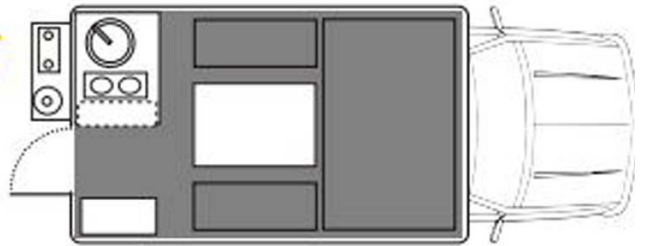

## 4wd Elf Camper 4x4 X1 Iceland

Modèle standard

<p>Description</p>	<p>A very versatile 4x4 double cab vehicle will allow a family of 2 adults and 2 children to explore the highlands and all the F-roads comfortably. Get off grid with this rugged 4x4 camper with easy push button airlift and powerful Webasto diesel air heating system.</p> <p>Layout and photos are examples. The layout of the rental vehicle may differ.</p>
<p>Characteristics</p>	<p><b>Elf Camper 4x4 X1</b> : 4 seats (2 adults, 2 children), vehicle up to 3 years old, Toyota Hilux double cab or similar, Power steering, ABS, Diesel, 10-14L/100km, manual, 12V power supply while driving, 12V battery vehicle, Radio, CD</p> <p><b>Dimensions</b> : Length: 5.4 m (17'9"), Width: 2 m (6'7"), Fuel tank: 80 L, Fresh water tank: 10L</p> <p><b>Beds</b>: Overhead cabin - 1.2m x 1.9m (3'11") x (6'3?), Dinette - 1.1m x 1.9m (3'7") x (6'3?)</p> <p><b>Kitchen and bathroom</b>: fridge, 2-burner cooker, hot and cold water sink</p>
<p>Fuel</p>	<p>Diesel                  Average consumption: 10-14 L/100km</p>

Passengers	Sleeps 4 (2 adults and 2 children) and seats 4 people
------------	---