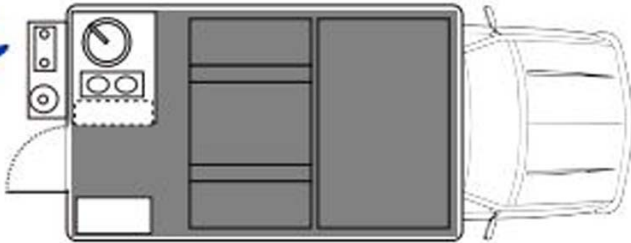

## 4wd Elf Camper 4x4 X1 Iceland

Modèle standard

<p>Description</p>	<p>A very versatile 4x4 double cab vehicle will allow a family of 2 adults and 2 children to explore the highlands and all the F-roads comfortably. Get off grid with this rugged 4x4 camper with easy push button airlift and powerful Webasto diesel air heating system.</p> <p>Layout and photos are examples. The layout of the rental vehicle may differ.</p>
<p>Characteristics</p>	<p><b>Elf Camper 4x4 X1</b> : 4 seats (2 adults, 2 children), vehicle up to 3 years old, Toyota Hilux double cab or similar, Power steering, ABS, Diesel, 10-14L/100km, manual, 12V power supply while driving, 12V battery vehicle, Radio, CD</p> <p><b>Dimensions</b> : Length: 5.4 m (17'9"), Width: 2 m (6'7"), Fuel tank: 80 L, Fresh water tank: 10L</p> <p><b>Beds</b>: Overhead cabin - 1.2m x 1.9m (3'11") x (6'3?), Dinette - 1.1m x 1.9m (3'7") x (6'3?)</p> <p><b>Kitchen and bathroom</b>: fridge, 2-burner cooker, hot and cold water sink</p>
<p>Fuel</p>	<p>Diesel                  Average consumption: 10-14 L/100km</p>

Passengers	Sleeps 4 (2 adults and 2 children) and seats 4 people
------------	---