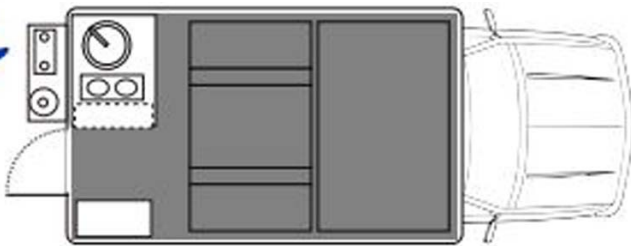

4wd Elf Camper 4x4 X1 Iceland

Modèle standard

<p>Description</p>	<p>A very versatile 4x4 double cab vehicle will allow a family of 2 adults and 2 children to explore the highlands and all the F-roads comfortably. Get off grid with this rugged 4x4 camper with easy push button airlift and powerful Webasto diesel air heating system.</p> <p>Layout and photos are examples. The layout of the rental vehicle may differ.</p>
<p>Characteristics</p>	<p>Elf Camper 4x4 X1 : 4 seats (2 adults, 2 children), vehicle up to 3 years old, Toyota Hilux double cab or similar, Power steering, ABS, Diesel, 10-14L/100km, manual, 12V power supply while driving, 12V battery vehicle, Radio, CD</p> <p>Dimensions : Length: 5.4 m (17'9"), Width: 2 m (6'7"), Fuel tank: 80 L, Fresh water tank: 10L</p> <p>Beds: Overhead cabin - 1.2m x 1.9m (3'11") x (6'3?), Dinette - 1.1m x 1.9m (3'7") x (6'3?)</p> <p>Kitchen and bathroom: fridge, 2-burner cooker, hot and cold water sink</p>
<p>Fuel</p>	<p>Diesel Average consumption: 10-14 L/100km</p>

Passengers	Sleeps 4 (2 adults and 2 children) and seats 4 people
------------	---