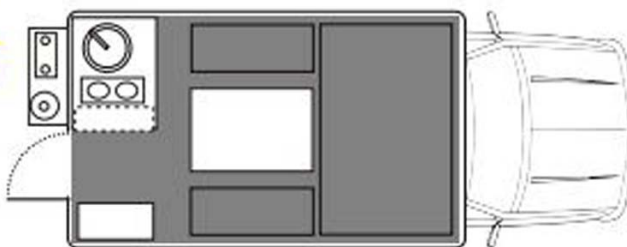

4wd Elf Camper 4x4 X1 Iceland

Modèle standard

| | |
|------------------------|--|
| <p>Description</p> | <p>A very versatile 4x4 double cab vehicle will allow a family of 2 adults and 2 children to explore the highlands and all the F-roads comfortably. Get off grid with this rugged 4x4 camper with easy push button airlift and powerful Webasto diesel air heating system.</p> <p>Layout and photos are examples. The layout of the rental vehicle may differ.</p> |
| <p>Characteristics</p> | <p>Elf Camper 4x4 X1 : 4 seats (2 adults, 2 children), vehicle up to 3 years old, Toyota Hilux double cab or similar, Power steering, ABS, Diesel, 10-14L/100km, manual, 12V power supply while driving, 12V battery vehicle, Radio, CD</p> <p>Dimensions : Length: 5.4 m (17'9"), Width: 2 m (6'7"), Fuel tank: 80 L, Fresh water tank: 10L</p> <p>Beds: Overhead cabin - 1.2m x 1.9m (3'11") x (6'3?), Dinette - 1.1m x 1.9m (3'7") x (6'3?)</p> <p>Kitchen and bathroom: fridge, 2-burner cooker, hot and cold water sink</p> |
| <p>Fuel</p> | <p>Diesel Average consumption: 10-14 L/100km</p> |

| | |
|------------|---|
| Passengers | Sleeps 4 (2 adults and 2 children) and seats 4 people |
|------------|---|