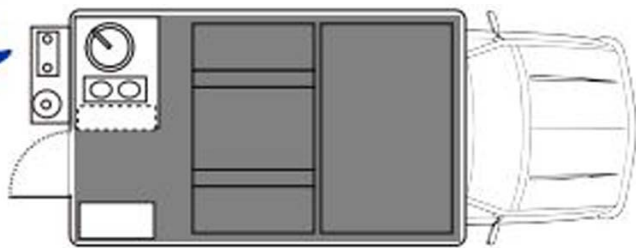

4wd Elf Camper 4x4 X1 Iceland

Modèle standard

| | |
|------------------------|--|
| <p>Description</p> | <p>A very versatile 4x4 double cab vehicle will allow a family of 2 adults and 2 children to explore the highlands and all the F-roads comfortably. Get off grid with this rugged 4x4 camper with easy push button airlift and powerful Webasto diesel air heating system.</p> <p>Layout and photos are examples. The layout of the rental vehicle may differ.</p> |
| <p>Characteristics</p> | <p>Elf Camper 4x4 X1 : 4 seats (2 adults, 2 children), vehicle up to 3 years old, Toyota Hilux double cab or similar, Power steering, ABS, Diesel, 10-14L/100km, manual, 12V power supply while driving, 12V battery vehicle, Radio, CD</p> <p>Dimensions : Length: 5.4 m (17'9"), Width: 2 m (6'7"), Fuel tank: 80 L, Fresh water tank: 10L</p> <p>Beds: Overhead cabin - 1.2m x 1.9m (3'11") x (6'3?), Dinette - 1.1m x 1.9m (3'7") x (6'3?)</p> <p>Kitchen and bathroom: fridge, 2-burner cooker, hot and cold water sink</p> |
| <p>Fuel</p> | <p>Diesel Average consumption: 10-14 L/100km</p> |