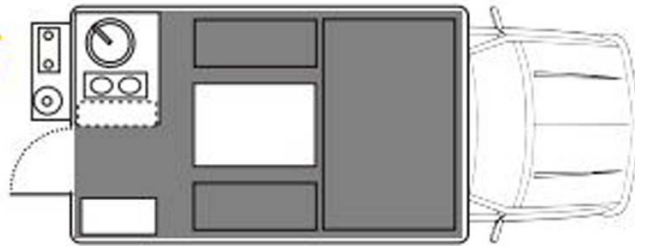

4wd Elf Camper 4x4 X1 Iceland

Modèle standard

<p>Description</p>	<p>A very versatile 4x4 double cab vehicle will allow a family of 2 adults and 2 children to explore the highlands and all the F-roads comfortably. Get off grid with this rugged 4x4 camper with easy push button airlift and powerful Webasto diesel air heating system.</p> <p>Layout and photos are examples. The layout of the rental vehicle may differ.</p>
<p>Characteristics</p>	<p>Elf Camper 4x4 X1 : 4 seats (2 adults, 2 children), vehicle up to 3 years old, Toyota Hilux double cab or similar, Power steering, ABS, Diesel, 10-14L/100km, manual, 12V power supply while driving, 12V battery vehicle, Radio, CD</p> <p>Dimensions : Length: 5.4 m (17'9"), Width: 2 m (6'7"), Fuel tank: 80 L, Fresh water tank: 10L</p> <p>Beds: Overhead cabin - 1.2m x 1.9m (3'11") x (6'3?), Dinette - 1.1m x 1.9m (3'7") x (6'3?)</p> <p>Kitchen and bathroom: fridge, 2-burner cooker, hot and cold water sink</p>
<p>Fuel</p>	<p>Diesel Average consumption: 10-14 L/100km</p>

Passengers	Sleeps 4 (2 adults and 2 children) and seats 4 people
------------	---