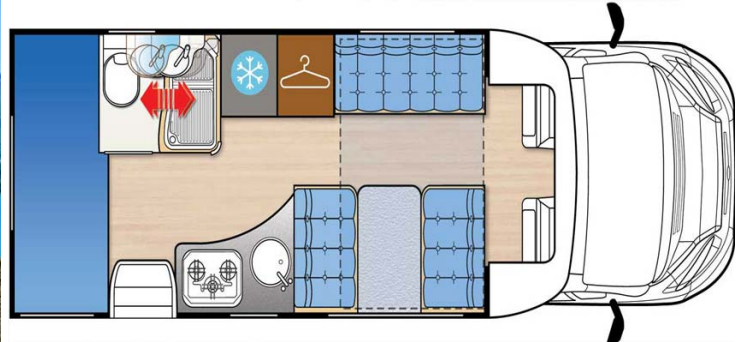

Motorhome Fjords Motorhom 6 Frigg Iceland

Modèle standard

Description	This motorhome is economical on fuel and is perfect for a family. It has a big, over cab bed and all the equipment for optimal comfort.