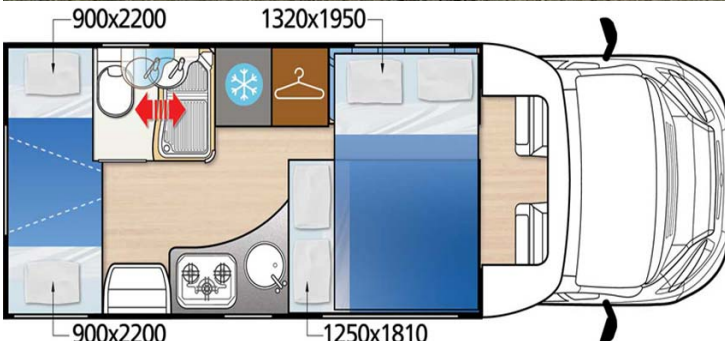

Motorhome Fjords Motorhom 6 Frigg Iceland

Modèle standard

Description	This motorhome is economical on fuel and is perfect for a family. It has a big, over cab bed and all the equipment for optimal comfort.