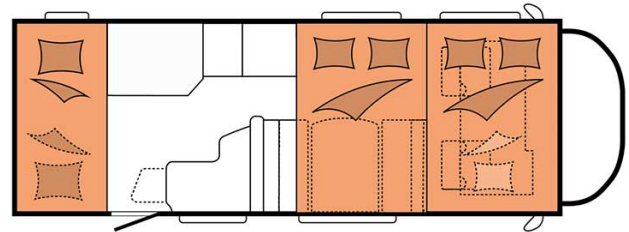

Motorhome Amber Family Latvia

Modèle deluxe

Description	<p>This vehicle is great for children and can accommodate up to 5 or 6 people. It has a big living space and bunk beds at the back.</p> <p>The plans, dimensions and layouts here are indicative and may vary without notice.</p>
Characteristics	<p>Amber Family Sleeps : 5 or 6 Turbo Diesel Engine Fiat/Citroen chassis Manual transmission Airbags Navigation</p> <p>? Virtual visit of the Amber Family model here.</p>
Fuel	<p>Diesel Average consumption: 10-12 L/100km</p>
Dimensions	<p>Length: 6.30 to 7.60 m Width: 2.30 to 2.40 m Height: 3.00 to 3.20 m</p>
Passengers	<p>5 or 6 sleeps</p>

Reserve	Fuel tank: 90L (23.8 US gal) Fresh water tank: 100L (26.4 US gal) Waste water tank: 96L (25.4 US gal)
Beds	Front bed: 200-210 x 130-160 cm Middle bed: 180-210 x 120-140 cm Rear double bed: 84-89 x 213-215 cm
Kitchen	Sink (hot and cold water) Cooker 3 stoves Fridge min. 80L Dishes and cutlery
Shower/Toilet	Shower Toilet Hot and cold water
Heating/Air Conditionning	Heating and air conditioning like in a car Heating while parked
Energy	Gas. Allows for use of the refrigerator, water heater, and heater, while not connected to an electrical hook-up. Electrical Connection 230V (Hook-up) Auxiliary Battery. Batteries will last around 12 hours depending on use, and are recharged when driving the vehicle, or hooked up the 230V connection. 12V outlet: Remember to bring your adaptors for charging your personal electronics such as cameras and phones.
Audio & Connexions	Radio AM/FM CD player
Complementary Equipment	Leveling blocks Fly screens Sun curtains Tire repair kit Fire extinguisher First aid kit Ceinture de sécurité à trois points Electric cable Adapter Storage compartment: 86 x 94 cm / 111 x 210 cm