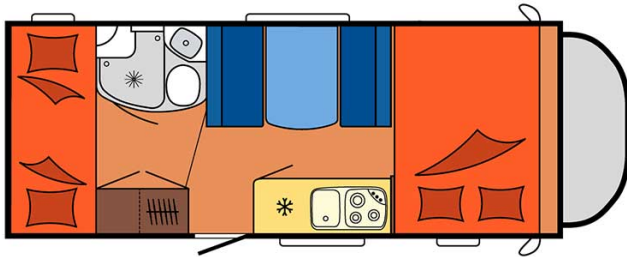

Motorhome Amber Family Latvia

Modèle deluxe

Description	<p>This vehicle is great for children and can accommodate up to 5 or 6 people. It has a big living space and bunk beds at the back.</p> <p>The plans, dimensions and layouts here are indicative and may vary without notice.</p>
Characteristics	<p>Amber Family Sleeps : 5 or 6 Turbo Diesel Engine Fiat/Citroen chassis Manual transmission Airbags Navigation</p> <p>? Virtual visit of the Amber Family model here.</p>
Fuel	<p>Diesel Average consumption: 10-12 L/100km</p>
Dimensions	<p>Length: 6.30 to 7.60 m Width: 2.30 to 2.40 m Height: 3.00 to 3.20 m</p>
Passengers	<p>5 or 6 sleeps</p>

Reserve	Fuel tank: 90L (23.8 US gal) Fresh water tank: 100L (26.4 US gal) Waste water tank: 96L (25.4 US gal)
Beds	Front bed: 200-210 x 130-160 cm Middle bed: 180-210 x 120-140 cm Rear double bed: 84-89 x 213-215 cm
Kitchen	Sink (hot and cold water) Cooker 3 stoves Fridge min. 80L Dishes and cutlery
Shower/Toilet	Shower Toilet Hot and cold water
Heating/Air Conditionning	Heating and air conditioning like in a car Heating while parked
Energy	Gas. Allows for use of the refrigerator, water heater, and heater, while not connected to an electrical hook-up. Electrical Connection 230V (Hook-up) Auxiliary Battery. Batteries will last around 12 hours depending on use, and are recharged when driving the vehicle, or hooked up the 230V connection. 12V outlet: Remember to bring your adaptors for charging your personal electronics such as cameras and phones.
Audio & Connexions	Radio AM/FM CD player
Complementary Equipment	Leveling blocks Fly screens Sun curtains Tire repair kit Fire extinguisher First aid kit Ceinture de sécurité à trois points Electric cable Adapter Storage compartment: 86 x 94 cm / 111 x 210 cm