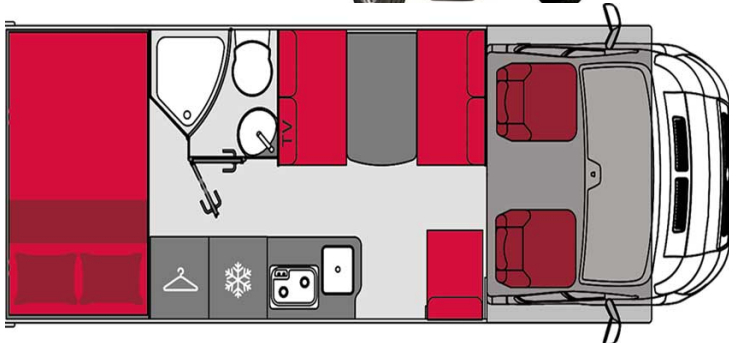

# Motorhome Elegance Classic Class C France

Modèle deluxe

Description	This range consists of models with a double bed, bunk beds and convertible seats, providing accommodation for up to 6 people.
Characteristics	Ellegance Classic C Class Sleeps: 6 (6 seats) Chassis : Fiat Ducato Engine: 2300 cc Manual transmission Power steering ABS Solar panels Rear view camera
Fuel	Diesel / Adblue (12 to 13 L per 100 km)
Dimensions	Length : 6.99 M Width : 2.30 M Height : 3.10 M
Passengers	6
Reserve	Fuel: 90/75 L Clean water: 130 L Grey water: 80 L

Beds	Lit capucine: 135 x 200 cm Lit arrière : 135 x 200 cm / 80 x 195 cm (x2) Lit dinette : 105 x 200 cm
Kitchen	Sink (hot and cold water) Cooker Fridge
Shower/Toilet	Shower Toilet Hot and cold water supply