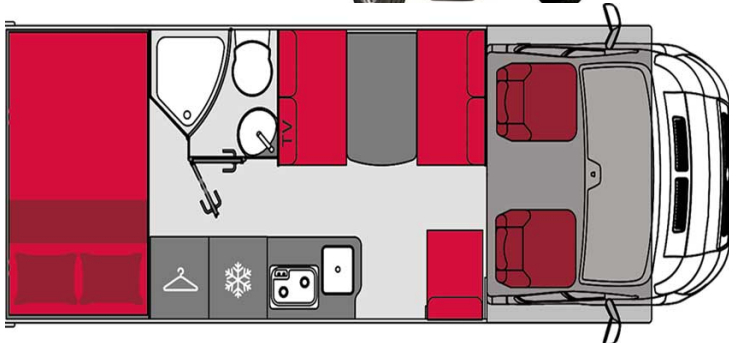

Motorhome Elegance Classic Class C France

Modèle deluxe

| | |
|-----------------|--|
| Description | This range consists of models with a double bed, bunk beds and convertible seats, providing accommodation for up to 6 people. |
| Characteristics | Ellegance Classic C Class Sleeps: 6 (6 seats) Chassis : Fiat Ducato Engine: 2300 cc Manual transmission Power steering ABS Solar panels Rear view camera |
| Fuel | Diesel / Adblue (12 to 13 L per 100 km) |
| Dimensions | Length : 6.99 M Width : 2.30 M Height : 3.10 M |
| Passengers | 6 |
| Reserve | Fuel: 90/75 L Clean water: 130 L Grey water: 80 L |

| | |
|---------------|---|
| Beds | Lit capucine: 135 x 200 cm Lit arrière : 135 x 200 cm / 80 x 195 cm (x2) Lit dinette : 105 x 200 cm |
| Kitchen | Sink (hot and cold water) Cooker Fridge |
| Shower/Toilet | Shower Toilet Hot and cold water supply |