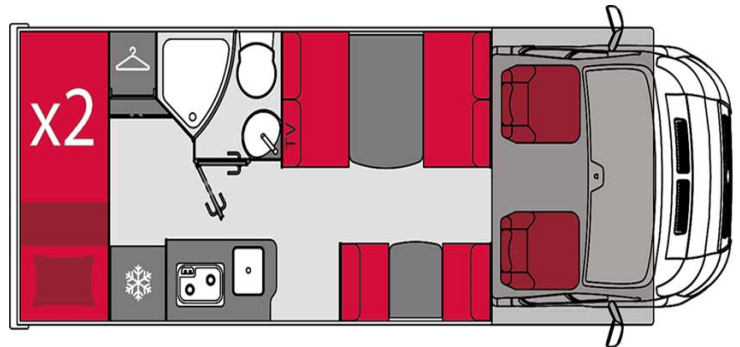

# Motorhome Elegance Classic Class C France

Modèle deluxe

Description	This range consists of models with a double bed, bunk beds and convertible seats, providing accommodation for up to 6 people.
Characteristics	Ellegance Classic C Class Sleeps: 6 (6 seats) Chassis : Fiat Ducato Engine: 2300 cc Manual transmission Power steering ABS Solar panels Rear view camera
Fuel	Diesel / Adblue (12 to 13 L per 100 km)
Dimensions	Length : 6.99 M Width : 2.30 M Height : 3.10 M
Passengers	6
Reserve	Fuel: 90/75 L Clean water: 130 L Grey water: 80 L

Beds	Lit capucine: 135 x 200 cm Lit arrière : 135 x 200 cm / 80 x 195 cm (x2) Lit dinette : 105 x 200 cm
Kitchen	Sink (hot and cold water) Cooker Fridge
Shower/Toilet	Shower Toilet Hot and cold water supply