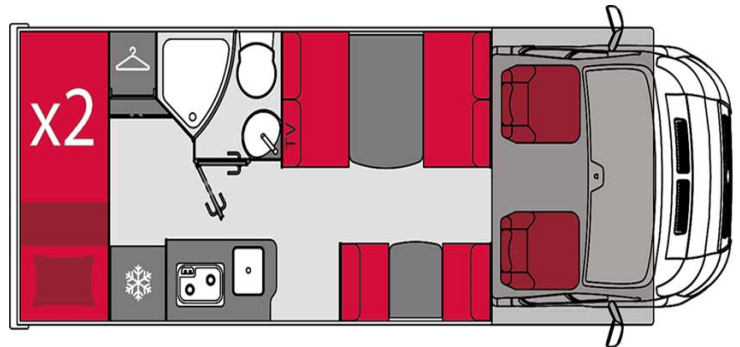

Motorhome Elegance Classic Class C France

Modèle deluxe

| | |
|-----------------|--|
| Description | This range consists of models with a double bed, bunk beds and convertible seats, providing accommodation for up to 6 people. |
| Characteristics | Ellegance Classic C Class Sleeps: 6 (6 seats) Chassis : Fiat Ducato Engine: 2300 cc Manual transmission Power steering ABS Solar panels Rear view camera |
| Fuel | Diesel / Adblue (12 to 13 L per 100 km) |
| Dimensions | Length : 6.99 M Width : 2.30 M Height : 3.10 M |
| Passengers | 6 |
| Reserve | Fuel: 90/75 L Clean water: 130 L Grey water: 80 L |

| | |
|---------------|---|
| Beds | Lit capucine: 135 x 200 cm Lit arrière : 135 x 200 cm / 80 x 195 cm (x2) Lit dinette : 105 x 200 cm |
| Kitchen | Sink (hot and cold water) Cooker Fridge |
| Shower/Toilet | Shower Toilet Hot and cold water supply |