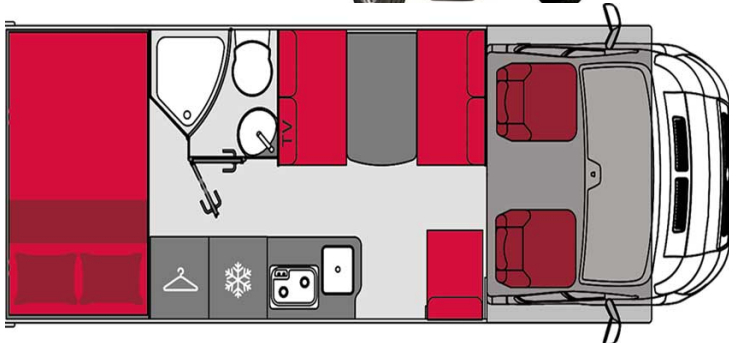

Motorhome Elegance Classic Class C France

Modèle deluxe

Description	This range consists of models with a double bed, bunk beds and convertible seats, providing accommodation for up to 6 people.
Characteristics	Ellegance Classic C Class Sleeps: 6 (6 seats) Chassis : Fiat Ducato Engine: 2300 cc Manual transmission Power steering ABS Solar panels Rear view camera
Fuel	Diesel / Adblue (12 to 13 L per 100 km)
Dimensions	Length : 6.99 M Width : 2.30 M Height : 3.10 M
Passengers	6
Reserve	Fuel: 90/75 L Clean water: 130 L Grey water: 80 L

Beds	Lit capucine: 135 x 200 cm Lit arrière : 135 x 200 cm / 80 x 195 cm (x2) Lit dinette : 105 x 200 cm
Kitchen	Sink (hot and cold water) Cooker Fridge
Shower/Toilet	Shower Toilet Hot and cold water supply