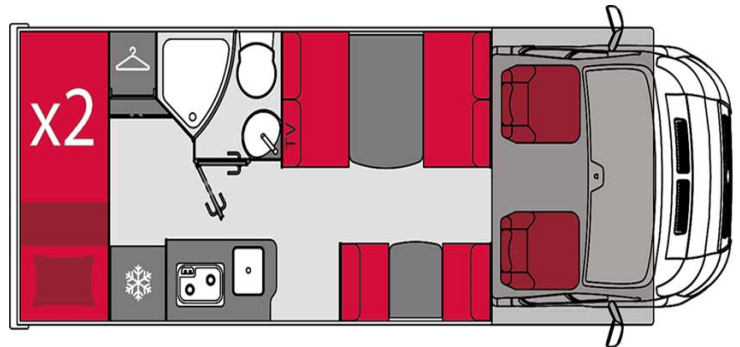

Motorhome Elegance Classic Class C France

Modèle deluxe

Description	This range consists of models with a double bed, bunk beds and convertible seats, providing accommodation for up to 6 people.
Characteristics	Ellegance Classic C Class Sleeps: 6 (6 seats) Chassis : Fiat Ducato Engine: 2300 cc Manual transmission Power steering ABS Solar panels Rear view camera
Fuel	Diesel / Adblue (12 to 13 L per 100 km)
Dimensions	Length : 6.99 M Width : 2.30 M Height : 3.10 M
Passengers	6
Reserve	Fuel: 90/75 L Clean water: 130 L Grey water: 80 L

Beds	Lit capucine: 135 x 200 cm Lit arrière : 135 x 200 cm / 80 x 195 cm (x2) Lit dinette : 105 x 200 cm
Kitchen	Sink (hot and cold water) Cooker Fridge
Shower/Toilet	Shower Toilet Hot and cold water supply