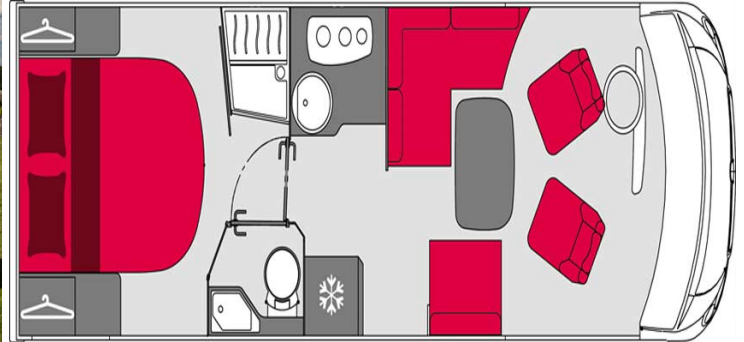

Luxury Elegance Comfort Class A Automatic France

Modèle deluxe

Description	Large windscreen, modern design, better fuel consumption and great comfort are the key words for these motorhomes. Sleeps 4 (2 double beds). These vehicles are highly recommended for 1 or 2 couples.
Characteristics	Navajo C19 Compact Sleeps : 4 Chassis Fiat Ducato Engine V8 gasoline Automatic transmission Power steering ABS Reverse Camera Solar Panel
Fuel	Diesel / Adblue
Dimensions	Length : 7.30 M Width : 2.30 M Height : 2.95 M
Passengers	4

Reserve	Diesel tank capacity : 90/75 L Freshwater : 130 L Wastewater : 80 L
---------	---