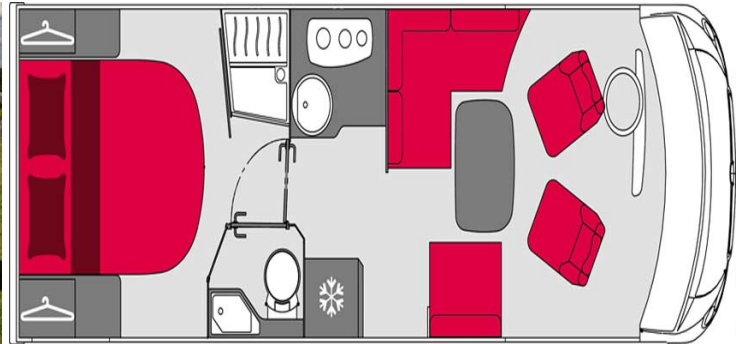

Luxury Elegance Comfort Class A Automatic France

Modèle deluxe

Description	Large windscreen, modern design, better fuel consumption and great comfort are the key words for these motorhomes. Sleeps 4 (2 double beds). These vehicles are highly recommended for 1 or 2 couples.
Characteristics	Navajo C19 Compact Sleeps : 4 Chassis Fiat Ducato Engine V8 gasoline Automatic transmission Power steering ABS Reverse Camera Solar Panel
Fuel	Diesel / Adblue
Dimensions	Length : 7.30 M Width : 2.30 M Height : 2.95 M
Passengers	4

Reserve	Diesel tank capacity : 90/75 L Freshwater : 130 L Wastewater : 80 L
---------	---