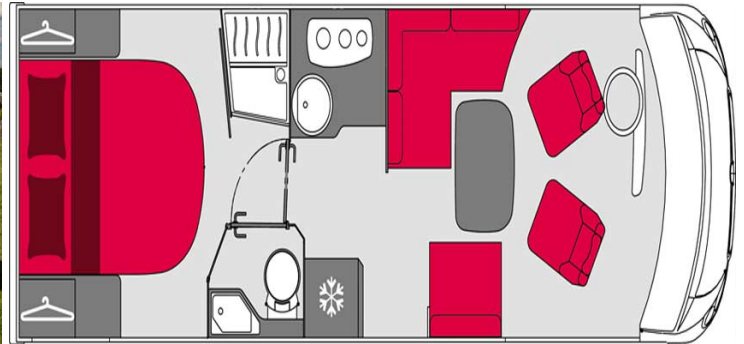

Luxury Elegance Comfort Class A Automatic France

Modèle deluxe

Description	Large windscreen, modern design, better fuel consumption and great comfort are the key words for these motorhomes. Sleeps 4 (2 double beds). These vehicles are highly recommended for 1 or 2 couples.
Characteristics	<p>Navajo C19 Compact Sleeps : 4 Chassis Fiat Ducato Engine V8 gasoline Automatic transmission Power steering ABS Reverse Camera Solar Panel</p>
Fuel	Diesel / Adblue
Dimensions	Length : 7.30 M Width : 2.30 M Height : 2.95 M
Passengers	4

Reserve	Diesel tank capacity : 90/75 L Freshwater : 130 L Wastewater : 80 L
---------	---