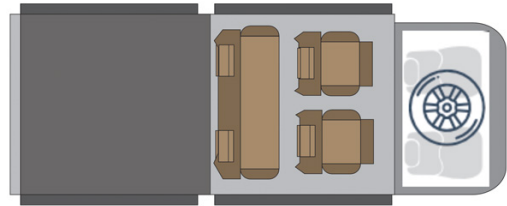

4wd Rainbow Mercedes X-Class Mozambique

Modèle standard

Description	Mercedes double cabin with two roof tents and a retractable kitchen. Enjoy a perfect experience of road trip for 4. All dimensions may change without notice.
Characteristics	Rainbow Mercedes X-Class Sleeps: 4 (5 seatbelts) Diesel 2.5 L engine Mercedes chassis with double cab Manual 5 gear transmission Power steering ABS power brakes Airbags Central locking 4x4
Fuel	Diesel Average consumption: 12L/100km

Dimensions	Length: 5.30 m (17'5") Width: 1.80 m (5'11") Height: 1.80 m (5'11") Canopy (each): Length: 2.20 m (7'3") Width: 1.30 m (4'3") Height: 1.10 m (3'7")
Passengers	4 sleeps and 5 seatbelts
Reserve	Fuel tank: 160 L (42.3 US gal) Fresh water tank: 40 L (10.6 US gal) Gas bottle: 1 x 3 kg
Beds	2 roof tents with mattress: 210 x 120 cm (83" x 47") each
Kitchen	Cooker 2 stoves Fridge 40 L Dishes and cutlery Water basin
Shower/Toilet	without
Heating/Air Conditioning	Heating and air conditioning like in a car
Energy	Auxiliary battery. Lasts 12 hours and recharges while the vehicle is driving or hooked up to an external power outlet of 220V. Gas 12V outlet: Remember to bring your adaptors for charging your personal electronics such as cameras and phones.
Audio & Connexions	Radio AM/FM CD player AUX connexion USB connexion
Camping Equipment	Camping chairs Camping table
Complementary Equipment	2 spare wheels Dishes and cutlery Water filter Sheets, duvets and pillows Towels Camping chairs Camping table Fire extinguisher Axe Air compressor Tow rope