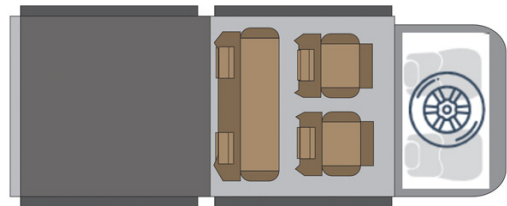

# 4wd Rainbow Mercedes X-Class Mozambique

Modèle standard

Description	<p>Mercedes double cabin with two roof tents and a retractable kitchen. Enjoy a perfect experience of road trip for 4.</p> <p>All dimensions may change without notice.</p>
Characteristics	<p><b>Rainbow Mercedes X-Class</b>                  Sleeps: 4 (5 seatbelts)                  Diesel 2.5 L engine                  Mercedes chassis with double cab                  Manual 5 gear transmission                  Power steering                  ABS power brakes                  Airbags                  Central locking                  4x4</p>
Fuel	<p>Diesel                  Average consumption: 12L/100km</p>

Dimensions	Length: 5.30 m (17'5") Width: 1.80 m (5'11") Height: 1.80 m (5'11")  <b>Canopy (each):</b> Length: 2.20 m (7'3") Width: 1.30 m (4'3") Height: 1.10 m (3'7")
Passengers	4 sleeps and 5 seatbelts
Reserve	Fuel tank: 160 L (42.3 US gal) Fresh water tank: 40 L (10.6 US gal) Gas bottle: 1 x 3 kg
Beds	2 roof tents with mattress: 210 x 120 cm (83" x 47") each
Kitchen	Cooker 2 stoves Fridge 40 L Dishes and cutlery Water basin
Shower/Toilet	without
Heating/Air Conditioning	Heating and air conditioning like in a car
Energy	<b>Auxiliary battery.</b> Lasts 12 hours and recharges while the vehicle is driving or hooked up to an external power outlet of 220V. <b>Gas</b> <b>12V outlet:</b> Remember to bring your adaptors for charging your personal electronics such as cameras and phones.
Audio & Connexions	Radio AM/FM CD player AUX connexion USB connexion
Camping Equipment	Camping chairs Camping table
Complementary Equipment	2 spare wheels Dishes and cutlery Water filter Sheets, duvets and pillows Towels Camping chairs Camping table Fire extinguisher Axe Air compressor Tow rope