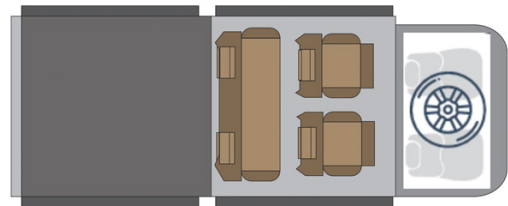

# 4wd Rainbow Mercedes X-Class Mozambique

Modèle standard

Description	Mercedes double cabin with two roof tents and a retractable kitchen. Enjoy a perfect experience of road trip for 4.  All dimensions may change without notice.
Characteristics	<b>Rainbow Mercedes X-Class</b> Sleeps: 4 (5 seatbelts) Diesel 2.5 L engine Mercedes chassis with double cab Manual 5 gear transmission Power steering ABS power brakes Airbags Central locking 4x4
Fuel	Diesel Average consumption: 12L/100km

Dimensions	Length: 5.30 m (17'5") Width: 1.80 m (5'11") Height: 1.80 m (5'11")  <b>Canopy (each):</b> Length: 2.20 m (7'3") Width: 1.30 m (4'3") Height: 1.10 m (3'7")
Passengers	4 sleeps and 5 seatbelts
Reserve	Fuel tank: 160 L (42.3 US gal) Fresh water tank: 40 L (10.6 US gal) Gas bottle: 1 x 3 kg
Beds	2 roof tents with mattress: 210 x 120 cm (83" x 47") each
Kitchen	Cooker 2 stoves Fridge 40 L Dishes and cutlery Water basin
Shower/Toilet	without
Heating/Air Conditioning	Heating and air conditioning like in a car
Energy	<b>Auxiliary battery.</b> Lasts 12 hours and recharges while the vehicle is driving or hooked up to an external power outlet of 220V. <b>Gas</b> <b>12V outlet:</b> Remember to bring your adaptors for charging your personal electronics such as cameras and phones.
Audio & Connexions	Radio AM/FM CD player AUX connexion USB connexion
Camping Equipment	Camping chairs Camping table
Complementary Equipment	2 spare wheels Dishes and cutlery Water filter Sheets, duvets and pillows Towels Camping chairs Camping table Fire extinguisher Axe Air compressor Tow rope