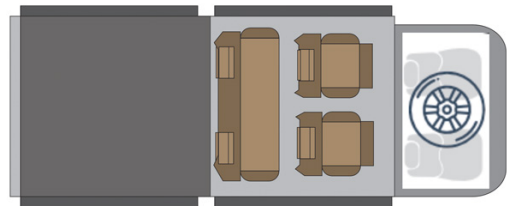

# 4wd Rainbow Mercedes X-Class Mozambique

Modèle standard

Description	<p>Mercedes double cabin with two roof tents and a retractable kitchen. Enjoy a perfect experience of road trip for 4.</p> <p>All dimensions may change without notice.</p>
Characteristics	<p><b>Rainbow Mercedes X-Class</b>          Sleeps: 4 (5 seatbelts)          Diesel 2.5 L engine          Mercedes chassis with double cab          Manual 5 gear transmission          Power steering          ABS power brakes          Airbags          Central locking          4x4</p>
Fuel	<p>Diesel          Average consumption: 12L/100km</p>

Dimensions	Length: 5.30 m (17'5") Width: 1.80 m (5'11") Height: 1.80 m (5'11")  <b>Canopy (each):</b> Length: 2.20 m (7'3") Width: 1.30 m (4'3") Height: 1.10 m (3'7")
Passengers	4 sleeps and 5 seatbelts
Reserve	Fuel tank: 160 L (42.3 US gal) Fresh water tank: 40 L (10.6 US gal) Gas bottle: 1 x 3 kg
Beds	2 roof tents with mattress: 210 x 120 cm (83" x 47") each
Kitchen	Cooker 2 stoves Fridge 40 L Dishes and cutlery Water basin
Shower/Toilet	without
Heating/Air Conditioning	Heating and air conditioning like in a car
Energy	<b>Auxiliary battery.</b> Lasts 12 hours and recharges while the vehicle is driving or hooked up to an external power outlet of 220V. <b>Gas</b> <b>12V outlet:</b> Remember to bring your adaptors for charging your personal electronics such as cameras and phones.
Audio & Connexions	Radio AM/FM CD player AUX connexion USB connexion
Camping Equipment	Camping chairs Camping table
Complementary Equipment	2 spare wheels Dishes and cutlery Water filter Sheets, duvets and pillows Towels Camping chairs Camping table Fire extinguisher Axe Air compressor Tow rope