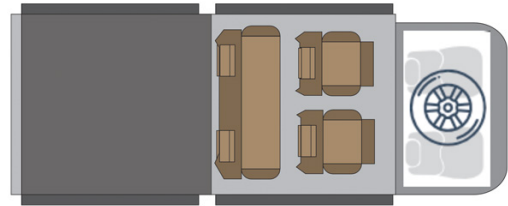

4wd Rainbow Mercedes X-Class Mozambique

Modèle standard

Description	Mercedes double cabin with two roof tents and a retractable kitchen. Enjoy a perfect experience of road trip for 4. All dimensions may change without notice.
Characteristics	Rainbow Mercedes X-Class Sleeps: 4 (5 seatbelts) Diesel 2.5 L engine Mercedes chassis with double cab Manual 5 gear transmission Power steering ABS power brakes Airbags Central locking 4x4
Fuel	Diesel Average consumption: 12L/100km

Dimensions	Length: 5.30 m (17'5") Width: 1.80 m (5'11") Height: 1.80 m (5'11") Canopy (each): Length: 2.20 m (7'3") Width: 1.30 m (4'3") Height: 1.10 m (3'7")
Passengers	4 sleeps and 5 seatbelts
Reserve	Fuel tank: 160 L (42.3 US gal) Fresh water tank: 40 L (10.6 US gal) Gas bottle: 1 x 3 kg
Beds	2 roof tents with mattress: 210 x 120 cm (83" x 47") each
Kitchen	Cooker 2 stoves Fridge 40 L Dishes and cutlery Water basin
Shower/Toilet	without
Heating/Air Conditioning	Heating and air conditioning like in a car
Energy	Auxiliary battery. Lasts 12 hours and recharges while the vehicle is driving or hooked up to an external power outlet of 220V. Gas 12V outlet: Remember to bring your adaptors for charging your personal electronics such as cameras and phones.
Audio & Connexions	Radio AM/FM CD player AUX connexion USB connexion
Camping Equipment	Camping chairs Camping table
Complementary Equipment	2 spare wheels Dishes and cutlery Water filter Sheets, duvets and pillows Towels Camping chairs Camping table Fire extinguisher Axe Air compressor Tow rope