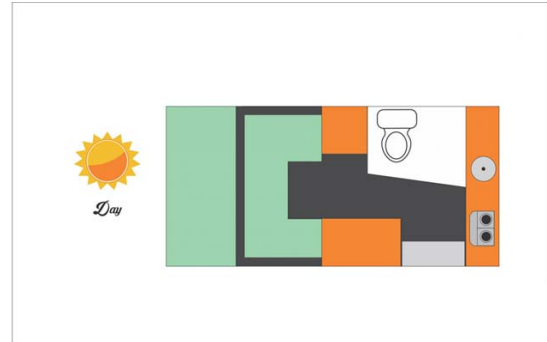

# 4wd Rainbow Toyota Navi Mozambique

Modèle standard

Description	<p>Single cabin with sleeping indoors and equipped with shower and toilet, the most luxurious way to experience what Africa has to offer.</p> <p>All dimensions may change without notice.</p>
Characteristics	<p><b>Rainbow Toyota Navi</b>                  Sleeps: 2 (2 seatbelts)                  Diesel 2.4 L engine                  Toyota chassis                  Manual 5 gear transmission                  Power steering                  ABS power brakes                  Airbags                  Central locking                  4x4</p>
Fuel	<p>Diesel                  Average consumption: 12L/100km (20 mpg)</p>