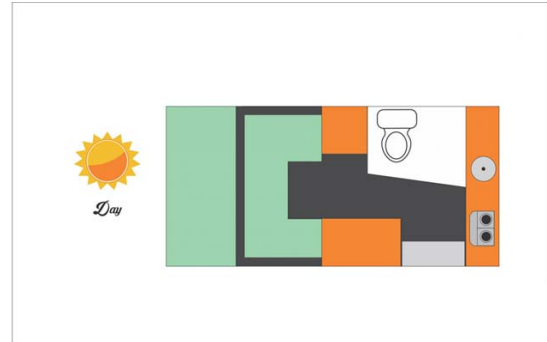

4wd Rainbow Toyota Navi Mozambique

Modèle standard

Description	<p>Single cabin with sleeping indoors and equipped with shower and toilet, the most luxurious way to experience what Africa has to offer.</p> <p>All dimensions may change without notice.</p>
Characteristics	<p>Rainbow Toyota Navi Sleeps: 2 (2 seatbelts) Diesel 2.4 L engine Toyota chassis Manual 5 gear transmission Power steering ABS power brakes Airbags Central locking 4x4</p>
Fuel	<p>Diesel Average consumption: 12L/100km (20 mpg)</p>

Dimensions	Length: 5.40 m (17'9") Width: 1.80 m (5'11") Closed roof height: 2.60 m (8'6") Opened roof height: 3.10 m (10'2") Closed roof interior height: 1.81 m (5'11") Opened roof interior height: 2.00 m (6'7")
Passengers	2 sleeps and 2 seatbelts
Reserve	Fuel Tank Capacity: 140 L (37.0 US gal) Fresh Water Tank: 60 L (15.9 US gal) Propane Bottle: 1 x 3 kg (6.6 lb)
Beds	Double bed : 190 x 168 cm (6'2" x 5'6")
Kitchen	2 cookers: 1 interior and 1 exterior Fridge 40 L (10.6 US gal) Dishes and cutlery Kettle Sink
Shower/Toilet	Exterior Shower Interior Toilet Hot and cold water
Heating/Air Conditionning	Air Conditioning and Heating from driver's cabin
Energy	Gas. Allows for certain appliances to operate while the vehicle is not connected to electricity (refrigerator, etc.) Electrical Connection 220V (Hook-up) Auxiliary Battery. Batteries will last around 12 hours depending on use, and are recharged when driving the vehicle, or hooked up the 220V connection. 12V outlet: Remember to bring your adaptors for charging your personal electronics such as cameras and phones.
Audio & Connexions	Radio AM/FM CD player
Camping Equipment	Camping chairs Camping table
Complementary Equipment	Spare wheel Dishes and cutlery Water filter Sheets, duvets and pillows Towels Camping chairs Camping table Fire extinguisher Axe Air compressor Tow rope
Optional Equipment	Braai: traditional BBQ from the South of Africa