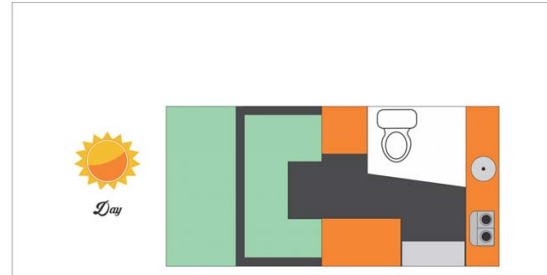

4wd Rainbow Toyota Navi Zimbabwe

Modèle standard

| | |
|-----------------|--|
| Description | <p>Single cabin with sleeping indoors and equipped with shower and toilet, the most luxurious way to experience what Africa has to offer.</p> <p>All dimensions may change without notice.</p> |
| Characteristics | <p>Rainbow Toyota Navi Sleeps: 2 (2 seatbelts) Diesel 2.4 L engine Toyota chassis Manual 5 gear transmission Power steering ABS power brakes Airbags Central locking 4x4</p> |
| Fuel | <p>Diesel Average consumption: 12L/100km (20 mpg)</p> |