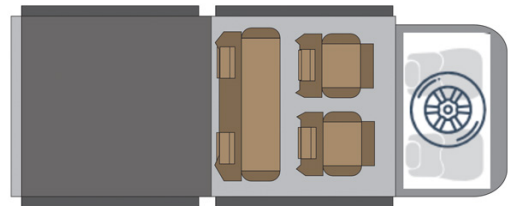

# 4wd Rainbow Mercedes X-Class Zimbabwe

Modèle standard

Description	<p>Mercedes double cabin with two roof tents and a retractable kitchen. Enjoy a perfect experience of road trip for 4.</p> <p>All dimensions may change without notice.</p>
Characteristics	<p><b>Rainbow Mercedes X-Class</b>          Sleeps: 4 (5 seatbelts)          Diesel 2.5 L engine          Mercedes chassis with double cab          Manual 5 gear transmission          Power steering          ABS power brakes          Airbags          Central locking          4x4</p>
Fuel	<p>Diesel          Average consumption: 12L/100km</p>

Dimensions	Length: 5.30 m (17'5") Width: 1.80 m (5'11") Height: 1.80 m (5'11")  <b>Canopy (each):</b> Length: 2.20 m (7'3") Width: 1.30 m (4'3") Height: 1.10 m (3'7")
Passengers	4 sleeps and 5 seatbelts
Reserve	Fuel tank: 160 L (42.3 US gal) Fresh water tank: 40 L (10.6 US gal) Gas bottle: 1 x 3 kg
Beds	2 roof tents with mattress: 210 x 120 cm (83" x 47") each
Kitchen	Cooker 2 stoves Fridge 40 L Dishes and cutlery Water basin
Shower/Toilet	without
Heating/Air Conditioning	Heating and air conditioning like in a car
Energy	<b>Auxiliary battery.</b> Lasts 12 hours and recharges while the vehicle is driving or hooked up to an external power outlet of 220V. <b>Gas</b> <b>12V outlet:</b> Remember to bring your adaptors for charging your personal electronics such as cameras and phones.
Audio & Connexions	Radio AM/FM CD player AUX connexion USB connexion
Camping Equipment	Camping chairs Camping table
Complementary Equipment	2 spare wheels Dishes and cutlery Water filter Sheets, duvets and pillows Towels Camping chairs Camping table Fire extinguisher Axe Air compressor Tow rope