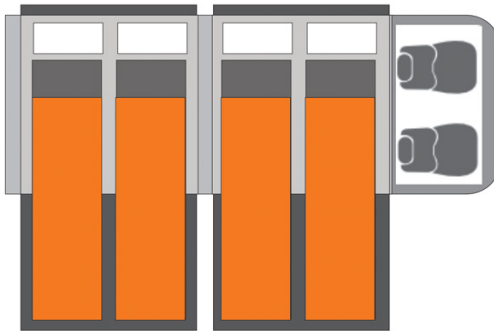

4wd Rainbow Mercedes X-Class Zimbabwe

Modèle standard

Description	Mercedes double cabin with two roof tents and a retractable kitchen. Enjoy a perfect experience of road trip for 4. All dimensions may change without notice.
Characteristics	Rainbow Mercedes X-Class Sleeps: 4 (5 seatbelts) Diesel 2.5 L engine Mercedes chassis with double cab Manual 5 gear transmission Power steering ABS power brakes Airbags Central locking 4x4
Fuel	Diesel Average consumption: 12L/100km

Dimensions	Length: 5.30 m (17'5") Width: 1.80 m (5'11") Height: 1.80 m (5'11") Canopy (each): Length: 2.20 m (7'3") Width: 1.30 m (4'3") Height: 1.10 m (3'7")
Passengers	4 sleeps and 5 seatbelts
Reserve	Fuel tank: 160 L (42.3 US gal) Fresh water tank: 40 L (10.6 US gal) Gas bottle: 1 x 3 kg
Beds	2 roof tents with mattress: 210 x 120 cm (83" x 47") each
Kitchen	Cooker 2 stoves Fridge 40 L Dishes and cutlery Water basin
Shower/Toilet	without
Heating/Air Conditioning	Heating and air conditioning like in a car
Energy	Auxiliary battery. Lasts 12 hours and recharges while the vehicle is driving or hooked up to an external power outlet of 220V. Gas 12V outlet: Remember to bring your adaptors for charging your personal electronics such as cameras and phones.
Audio & Connexions	Radio AM/FM CD player AUX connexion USB connexion
Camping Equipment	Camping chairs Camping table
Complementary Equipment	2 spare wheels Dishes and cutlery Water filter Sheets, duvets and pillows Towels Camping chairs Camping table Fire extinguisher Axe Air compressor Tow rope