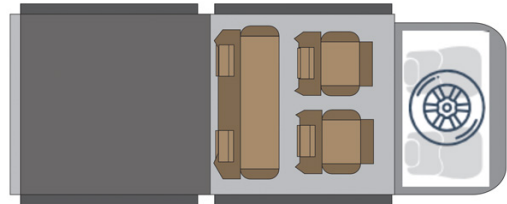

# 4wd Rainbow Mercedes X-Class Zimbabwe

Modèle standard

Description	<p>Mercedes double cabin with two roof tents and a retractable kitchen. Enjoy a perfect experience of road trip for 4.</p> <p>All dimensions may change without notice.</p>
Characteristics	<p><b>Rainbow Mercedes X-Class</b>          Sleeps: 4 (5 seatbelts)          Diesel 2.5 L engine          Mercedes chassis with double cab          Manual 5 gear transmission          Power steering          ABS power brakes          Airbags          Central locking          4x4</p>
Fuel	<p>Diesel          Average consumption: 12L/100km</p>

Dimensions	Length: 5.30 m (17'5") Width: 1.80 m (5'11") Height: 1.80 m (5'11")  <b>Canopy (each):</b> Length: 2.20 m (7'3") Width: 1.30 m (4'3") Height: 1.10 m (3'7")
Passengers	4 sleeps and 5 seatbelts
Reserve	Fuel tank: 160 L (42.3 US gal) Fresh water tank: 40 L (10.6 US gal) Gas bottle: 1 x 3 kg
Beds	2 roof tents with mattress: 210 x 120 cm (83" x 47") each
Kitchen	Cooker 2 stoves Fridge 40 L Dishes and cutlery Water basin
Shower/Toilet	without
Heating/Air Conditioning	Heating and air conditioning like in a car
Energy	<b>Auxiliary battery.</b> Lasts 12 hours and recharges while the vehicle is driving or hooked up to an external power outlet of 220V. <b>Gas</b> <b>12V outlet:</b> Remember to bring your adaptors for charging your personal electronics such as cameras and phones.
Audio & Connexions	Radio AM/FM CD player AUX connexion USB connexion
Camping Equipment	Camping chairs Camping table
Complementary Equipment	2 spare wheels Dishes and cutlery Water filter Sheets, duvets and pillows Towels Camping chairs Camping table Fire extinguisher Axe Air compressor Tow rope