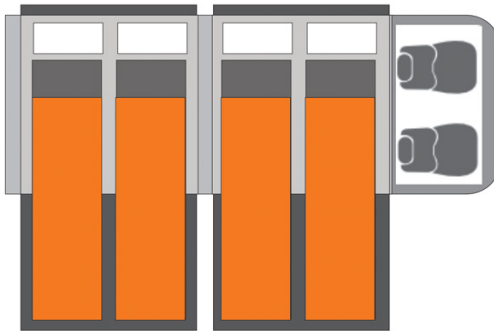

4wd Rainbow Mercedes X-Class Zimbabwe

Modèle standard

Description	<p>Mercedes double cabin with two roof tents and a retractable kitchen. Enjoy a perfect experience of road trip for 4.</p> <p>All dimensions may change without notice.</p>
Characteristics	<p>Rainbow Mercedes X-Class Sleeps: 4 (5 seatbelts) Diesel 2.5 L engine Mercedes chassis with double cab Manual 5 gear transmission Power steering ABS power brakes Airbags Central locking 4x4</p>
Fuel	<p>Diesel Average consumption: 12L/100km</p>

Dimensions	Length: 5.30 m (17'5") Width: 1.80 m (5'11") Height: 1.80 m (5'11") Canopy (each): Length: 2.20 m (7'3") Width: 1.30 m (4'3") Height: 1.10 m (3'7")
Passengers	4 sleeps and 5 seatbelts
Reserve	Fuel tank: 160 L (42.3 US gal) Fresh water tank: 40 L (10.6 US gal) Gas bottle: 1 x 3 kg
Beds	2 roof tents with mattress: 210 x 120 cm (83" x 47") each
Kitchen	Cooker 2 stoves Fridge 40 L Dishes and cutlery Water basin
Shower/Toilet	without
Heating/Air Conditioning	Heating and air conditioning like in a car
Energy	Auxiliary battery. Lasts 12 hours and recharges while the vehicle is driving or hooked up to an external power outlet of 220V. Gas 12V outlet: Remember to bring your adaptors for charging your personal electronics such as cameras and phones.
Audio & Connexions	Radio AM/FM CD player AUX connexion USB connexion
Camping Equipment	Camping chairs Camping table
Complementary Equipment	2 spare wheels Dishes and cutlery Water filter Sheets, duvets and pillows Towels Camping chairs Camping table Fire extinguisher Axe Air compressor Tow rope