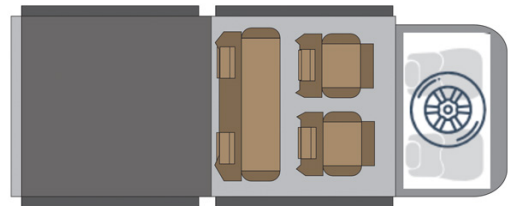

4wd Rainbow Mercedes X-Class Zimbabwe

Modèle standard

Description	Mercedes double cabin with two roof tents and a retractable kitchen. Enjoy a perfect experience of road trip for 4. All dimensions may change without notice.
Characteristics	Rainbow Mercedes X-Class Sleeps: 4 (5 seatbelts) Diesel 2.5 L engine Mercedes chassis with double cab Manual 5 gear transmission Power steering ABS power brakes Airbags Central locking 4x4
Fuel	Diesel Average consumption: 12L/100km

Dimensions	Length: 5.30 m (17'5") Width: 1.80 m (5'11") Height: 1.80 m (5'11") Canopy (each): Length: 2.20 m (7'3") Width: 1.30 m (4'3") Height: 1.10 m (3'7")
Passengers	4 sleeps and 5 seatbelts
Reserve	Fuel tank: 160 L (42.3 US gal) Fresh water tank: 40 L (10.6 US gal) Gas bottle: 1 x 3 kg
Beds	2 roof tents with mattress: 210 x 120 cm (83" x 47") each
Kitchen	Cooker 2 stoves Fridge 40 L Dishes and cutlery Water basin
Shower/Toilet	without
Heating/Air Conditioning	Heating and air conditioning like in a car
Energy	Auxiliary battery. Lasts 12 hours and recharges while the vehicle is driving or hooked up to an external power outlet of 220V. Gas 12V outlet: Remember to bring your adaptors for charging your personal electronics such as cameras and phones.
Audio & Connexions	Radio AM/FM CD player AUX connexion USB connexion
Camping Equipment	Camping chairs Camping table
Complementary Equipment	2 spare wheels Dishes and cutlery Water filter Sheets, duvets and pillows Towels Camping chairs Camping table Fire extinguisher Axe Air compressor Tow rope