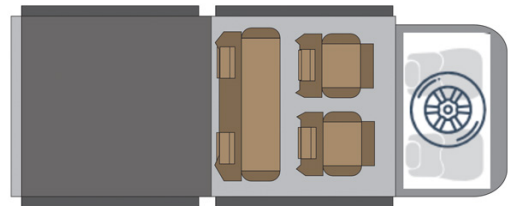

4wd Rainbow Mercedes X-Class Zimbabwe

Modèle standard

Description	<p>Mercedes double cabin with two roof tents and a retractable kitchen. Enjoy a perfect experience of road trip for 4.</p> <p>All dimensions may change without notice.</p>
Characteristics	<p>Rainbow Mercedes X-Class Sleeps: 4 (5 seatbelts) Diesel 2.5 L engine Mercedes chassis with double cab Manual 5 gear transmission Power steering ABS power brakes Airbags Central locking 4x4</p>
Fuel	<p>Diesel Average consumption: 12L/100km</p>

Dimensions	Length: 5.30 m (17'5") Width: 1.80 m (5'11") Height: 1.80 m (5'11") Canopy (each): Length: 2.20 m (7'3") Width: 1.30 m (4'3") Height: 1.10 m (3'7")
Passengers	4 sleeps and 5 seatbelts
Reserve	Fuel tank: 160 L (42.3 US gal) Fresh water tank: 40 L (10.6 US gal) Gas bottle: 1 x 3 kg
Beds	2 roof tents with mattress: 210 x 120 cm (83" x 47") each
Kitchen	Cooker 2 stoves Fridge 40 L Dishes and cutlery Water basin
Shower/Toilet	without
Heating/Air Conditioning	Heating and air conditioning like in a car
Energy	Auxiliary battery. Lasts 12 hours and recharges while the vehicle is driving or hooked up to an external power outlet of 220V. Gas 12V outlet: Remember to bring your adaptors for charging your personal electronics such as cameras and phones.
Audio & Connexions	Radio AM/FM CD player AUX connexion USB connexion
Camping Equipment	Camping chairs Camping table
Complementary Equipment	2 spare wheels Dishes and cutlery Water filter Sheets, duvets and pillows Towels Camping chairs Camping table Fire extinguisher Axe Air compressor Tow rope