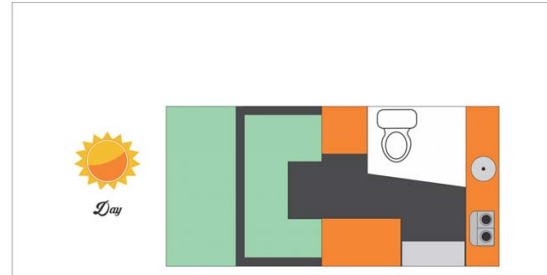

4wd Rainbow Toyota NAVI Zambia

Modèle standard

Description	Single cabin with sleeping indoors and equipped with shower and toilet, the most luxurious way to experience what Africa has to offer. All dimensions may change without notice.
Characteristics	Rainbow Toyota Navi Sleeps: 2 (2 seatbelts) Diesel 2.4 L engine Toyota chassis Manual 5 gear transmission Power steering ABS power brakes Airbags Central locking 4x4
Fuel	Diesel Average consumption: 12L/100km (20 mpg)

Dimensions	Length: 5.40 m (17'9") Width: 1.80 m (5'11") Closed roof height: 2.60 m (8'6") Opened roof height: 3.10 m (10'2") Closed roof interior height: 1.81 m (5'11") Opened roof interior height: 2.00 m (6'7")
Passengers	2 sleeps and 2 seatbelts
Reserve	Fuel Tank Capacity: 140 L (37.0 US gal) Fresh Water Tank: 60 L (15.9 US gal) Propane Bottle: 1 x 3 kg (6.6 lb)
Beds	Double bed : 190 x 168 cm (6'2" x 5'6")
Kitchen	2 cookers: 1 interior and 1 exterior Fridge 40 L (10.6 US gal) Dishes and cutlery Kettle Sink
Shower/Toilet	Exterior Shower Interior Toilet Hot and cold water
Heating/Air Conditionning	Air Conditioning and Heating from driver's cabin
Energy	Gas. Allows for certain appliances to operate while the vehicle is not connected to electricity (refrigerator, etc.) Electrical Connection 220V (Hook-up) Auxiliary Battery. Batteries will last around 12 hours depending on use, and are recharged when driving the vehicle, or hooked up the 220V connection. 12V outlet: Remember to bring your adaptors for charging your personal electronics such as cameras and phones.
Audio & Connexions	Radio AM/FM CD player
Camping Equipment	Camping chairs Camping table
Complementary Equipment	Spare wheel Dishes and cutlery Water filter Sheets, duvets and pillows Towels Camping chairs Camping table Fire extinguisher Axe Air compressor Tow rope
Optional Equipment	Braai: traditional BBQ from the South of Africa