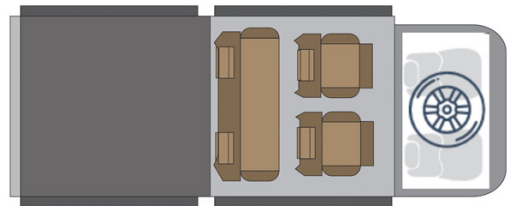

4wd Rainbow Mercedes X-Class Zambia

Modèle standard

Description	<p>Mercedes double cabin with two roof tents and a retractable kitchen. Enjoy a perfect experience of road trip for 4.</p> <p>All dimensions may change without notice.</p>
Characteristics	<p>Rainbow Mercedes X-Class Sleeps: 4 (5 seatbelts) Diesel 2.5 L engine Mercedes chassis with double cab Manual 5 gear transmission Power steering ABS power brakes Airbags Central locking 4x4</p>
Fuel	<p>Diesel Average consumption: 12L/100km</p>

Dimensions	Length: 5.30 m (17'5") Width: 1.80 m (5'11") Height: 1.80 m (5'11") Canopy (each): Length: 2.20 m (7'3") Width: 1.30 m (4'3") Height: 1.10 m (3'7")
Passengers	4 sleeps and 5 seatbelts
Reserve	Fuel tank: 160 L (42.3 US gal) Fresh water tank: 40 L (10.6 US gal) Gas bottle: 1 x 3 kg
Beds	2 roof tents with mattress: 210 x 120 cm (83" x 47") each
Kitchen	Cooker 2 stoves Fridge 40 L Dishes and cutlery Water basin
Shower/Toilet	without
Heating/Air Conditioning	Heating and air conditioning like in a car
Energy	Auxiliary battery. Lasts 12 hours and recharges while the vehicle is driving or hooked up to an external power outlet of 220V. Gas 12V outlet: Remember to bring your adaptors for charging your personal electronics such as cameras and phones.
Audio & Connexions	Radio AM/FM CD player AUX connexion USB connexion
Camping Equipment	Camping chairs Camping table
Complementary Equipment	2 spare wheels Dishes and cutlery Water filter Sheets, duvets and pillows Towels Camping chairs Camping table Fire extinguisher Axe Air compressor Tow rope