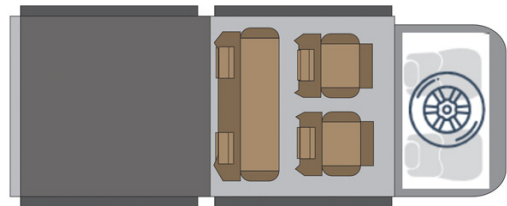

# 4wd Rainbow Mercedes X-Class Zambia

Modèle standard

Description	<p>Mercedes double cabin with two roof tents and a retractable kitchen. Enjoy a perfect experience of road trip for 4.</p> <p>All dimensions may change without notice.</p>
Characteristics	<p><b>Rainbow Mercedes X-Class</b>                  Sleeps: 4 (5 seatbelts)                  Diesel 2.5 L engine                  Mercedes chassis with double cab                  Manual 5 gear transmission                  Power steering                  ABS power brakes                  Airbags                  Central locking                  4x4</p>
Fuel	<p>Diesel                  Average consumption: 12L/100km</p>

Dimensions	Length: 5.30 m (17'5") Width: 1.80 m (5'11") Height: 1.80 m (5'11")  <b>Canopy (each):</b> Length: 2.20 m (7'3") Width: 1.30 m (4'3") Height: 1.10 m (3'7")
Passengers	4 sleeps and 5 seatbelts
Reserve	Fuel tank: 160 L (42.3 US gal) Fresh water tank: 40 L (10.6 US gal) Gas bottle: 1 x 3 kg
Beds	2 roof tents with mattress: 210 x 120 cm (83" x 47") each
Kitchen	Cooker 2 stoves Fridge 40 L Dishes and cutlery Water basin
Shower/Toilet	without
Heating/Air Conditioning	Heating and air conditioning like in a car
Energy	<b>Auxiliary battery.</b> Lasts 12 hours and recharges while the vehicle is driving or hooked up to an external power outlet of 220V. <b>Gas</b> <b>12V outlet:</b> Remember to bring your adaptors for charging your personal electronics such as cameras and phones.
Audio & Connexions	Radio AM/FM CD player AUX connexion USB connexion
Camping Equipment	Camping chairs Camping table
Complementary Equipment	2 spare wheels Dishes and cutlery Water filter Sheets, duvets and pillows Towels Camping chairs Camping table Fire extinguisher Axe Air compressor Tow rope