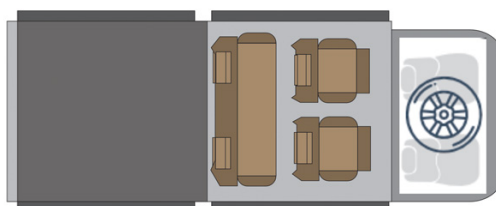

# 4wd Rainbow Mercedes X-Class Zambia

Modèle standard

Description	Mercedes double cabin with two roof tents and a retractable kitchen. Enjoy a perfect experience of road trip for 4.  All dimensions may change without notice.
Characteristics	<b>Rainbow Mercedes X-Class</b> Sleeps: 4 (5 seatbelts) Diesel 2.5 L engine Mercedes chassis with double cab Manual 5 gear transmission Power steering ABS power brakes Airbags Central locking 4x4
Fuel	Diesel Average consumption: 12L/100km

Dimensions	Length: 5.30 m (17'5") Width: 1.80 m (5'11") Height: 1.80 m (5'11")  <b>Canopy (each):</b> Length: 2.20 m (7'3") Width: 1.30 m (4'3") Height: 1.10 m (3'7")
Passengers	4 sleeps and 5 seatbelts
Reserve	Fuel tank: 160 L (42.3 US gal) Fresh water tank: 40 L (10.6 US gal) Gas bottle: 1 x 3 kg
Beds	2 roof tents with mattress: 210 x 120 cm (83" x 47") each
Kitchen	Cooker 2 stoves Fridge 40 L Dishes and cutlery Water basin
Shower/Toilet	without
Heating/Air Conditioning	Heating and air conditioning like in a car
Energy	<b>Auxiliary battery.</b> Lasts 12 hours and recharges while the vehicle is driving or hooked up to an external power outlet of 220V. <b>Gas</b> <b>12V outlet:</b> Remember to bring your adaptors for charging your personal electronics such as cameras and phones.
Audio & Connexions	Radio AM/FM CD player AUX connexion USB connexion
Camping Equipment	Camping chairs Camping table
Complementary Equipment	2 spare wheels Dishes and cutlery Water filter Sheets, duvets and pillows Towels Camping chairs Camping table Fire extinguisher Axe Air compressor Tow rope