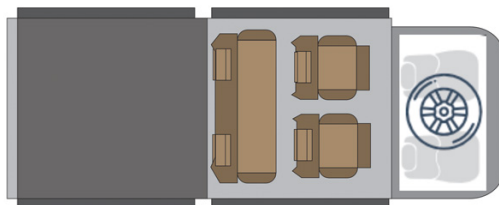

# 4wd Rainbow Mercedes X-Class Zambia

Modèle standard

Description	<p>Mercedes double cabin with two roof tents and a retractable kitchen. Enjoy a perfect experience of road trip for 4.</p> <p>All dimensions may change without notice.</p>
Characteristics	<p><b>Rainbow Mercedes X-Class</b>          Sleeps: 4 (5 seatbelts)          Diesel 2.5 L engine          Mercedes chassis with double cab          Manual 5 gear transmission          Power steering          ABS power brakes          Airbags          Central locking          4x4</p>
Fuel	<p>Diesel          Average consumption: 12L/100km</p>

Dimensions	Length: 5.30 m (17'5") Width: 1.80 m (5'11") Height: 1.80 m (5'11")  <b>Canopy (each):</b> Length: 2.20 m (7'3") Width: 1.30 m (4'3") Height: 1.10 m (3'7")
Passengers	4 sleeps and 5 seatbelts
Reserve	Fuel tank: 160 L (42.3 US gal) Fresh water tank: 40 L (10.6 US gal) Gas bottle: 1 x 3 kg
Beds	2 roof tents with mattress: 210 x 120 cm (83" x 47") each
Kitchen	Cooker 2 stoves Fridge 40 L Dishes and cutlery Water basin
Shower/Toilet	without
Heating/Air Conditioning	Heating and air conditioning like in a car
Energy	<b>Auxiliary battery.</b> Lasts 12 hours and recharges while the vehicle is driving or hooked up to an external power outlet of 220V. <b>Gas</b> <b>12V outlet:</b> Remember to bring your adaptors for charging your personal electronics such as cameras and phones.
Audio & Connexions	Radio AM/FM CD player AUX connexion USB connexion
Camping Equipment	Camping chairs Camping table
Complementary Equipment	2 spare wheels Dishes and cutlery Water filter Sheets, duvets and pillows Towels Camping chairs Camping table Fire extinguisher Axe Air compressor Tow rope