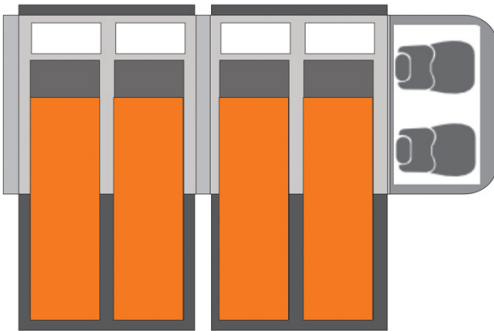

4wd Rainbow Mercedes X-Class Zambia

Modèle standard

Description	<p>Mercedes double cabin with two roof tents and a retractable kitchen. Enjoy a perfect experience of road trip for 4.</p> <p>All dimensions may change without notice.</p>
Characteristics	<p>Rainbow Mercedes X-Class Sleeps: 4 (5 seatbelts) Diesel 2.5 L engine Mercedes chassis with double cab Manual 5 gear transmission Power steering ABS power brakes Airbags Central locking 4x4</p>
Fuel	<p>Diesel Average consumption: 12L/100km</p>

Dimensions	Length: 5.30 m (17'5") Width: 1.80 m (5'11") Height: 1.80 m (5'11") Canopy (each): Length: 2.20 m (7'3") Width: 1.30 m (4'3") Height: 1.10 m (3'7")
Passengers	4 sleeps and 5 seatbelts
Reserve	Fuel tank: 160 L (42.3 US gal) Fresh water tank: 40 L (10.6 US gal) Gas bottle: 1 x 3 kg
Beds	2 roof tents with mattress: 210 x 120 cm (83" x 47") each
Kitchen	Cooker 2 stoves Fridge 40 L Dishes and cutlery Water basin
Shower/Toilet	without
Heating/Air Conditioning	Heating and air conditioning like in a car
Energy	Auxiliary battery. Lasts 12 hours and recharges while the vehicle is driving or hooked up to an external power outlet of 220V. Gas 12V outlet: Remember to bring your adaptors for charging your personal electronics such as cameras and phones.
Audio & Connexions	Radio AM/FM CD player AUX connexion USB connexion
Camping Equipment	Camping chairs Camping table
Complementary Equipment	2 spare wheels Dishes and cutlery Water filter Sheets, duvets and pillows Towels Camping chairs Camping table Fire extinguisher Axe Air compressor Tow rope