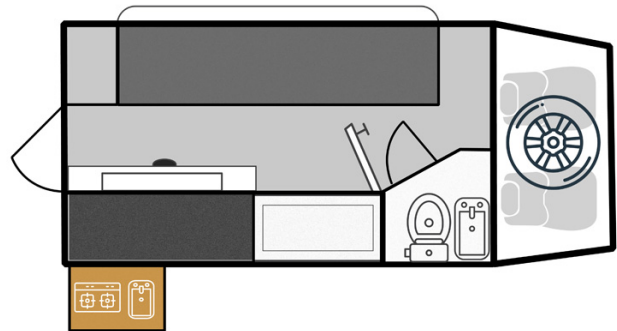

4wd Rainbow Toyota Land Cruiser Orion Zambia

Modèle standard

Description	<p>The Rainbow Toyota Landcruiser Orion is African built and ready to take on the harshest environments fort your pleasure, with toilets and sink on board.</p> <p>All dimensions may change without notice.</p>
Characteristics	<p>Rainbow Toyota Orion Sleeps: 2 (2 seatbelts) Diesel 4.2 L engine Toyota Landcruiser chassis Manual transmission Power steering ABS power brakes Airbags Central locking 4x4</p>
Fuel	<p>Diesel Average consumption: 14.5L/100km</p>
Dimensions	<p>Length: 5.60 m (18'4") Width: 1.80 m (5'11") Height: 2.30 m (7'7") Closed roof interior height: 1.40 m (4'7") Opened roof interior height: 2.20 m (7'2")</p>
Passengers	<p>2 sleeps and 2 seatbelts</p>
Reserve	<p>Fuel Tank Capacity: 180 L (47.6 US gal) Fresh Water Tank: 40 L (10.6 US gal) Propane Bottle: 1 x 3 kg (6.6 lb)</p>
Beds	<p>Double bed: 210 x 140 cm (82" x 55")</p>

Kitchen	Exterior cooker 2 stoves Fridge 80 L (21.1 US gal) Dishes and cutlery Kettle Exterior sink
Shower/Toilet	Toilet Hot and cold water
Heating/Air Conditionning	Climatisation et chauffage route comme dans une voiture
Energy	Gas. Allows for certain appliances to operate while the vehicle is not connected to electricity (refrigerator, etc.) Electrical Connection 220V (Hook-up) Auxiliary Battery. Batteries will last around 12 hours depending on use, and are recharged when driving the vehicle, or hooked up the 220V connection. 12V outlet: Remember to bring your adaptors for charging your personal electronics such as cameras and phones.
Audio & Connexions	Radio AM/FM CD player
Camping Equipment	Camping chairs Camping table
Complementary Equipment	Spare wheel Dishes and cutlery Water filter Sheets, duvets and pillows Towels Camping chairs Camping table Fire extinguisher Axe Air compressor Tow rope