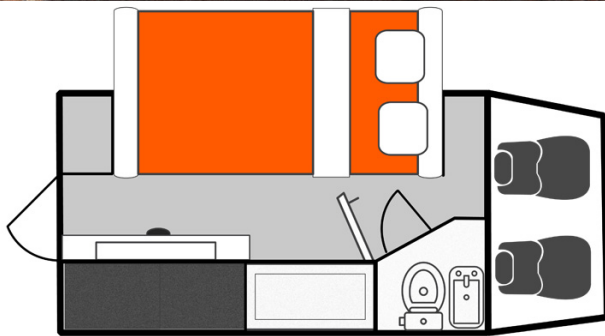

4wd Rainbow Toyota Land Cruiser Orion Zambia

Modèle standard

Description	<p>The Rainbow Toyota Landcruiser Orion is African built and ready to take on the harshest environments fort your pleasure, with toilets and sink on board.</p> <p>All dimensions may change without notice.</p>
Characteristics	<p>Rainbow Toyota Orion Sleeps: 2 (2 seatbelts) Diesel 4.2 L engine Toyota Landcruiser chassis Manual transmission Power steering ABS power brakes Airbags Central locking 4x4</p>
Fuel	<p>Diesel Average consumption: 14.5L/100km</p>
Dimensions	<p>Length: 5.60 m (18'4") Width: 1.80 m (5'11") Height: 2.30 m (7'7") Closed roof interior height: 1.40 m (4'7") Opened roof interior height: 2.20 m (7'2")</p>
Passengers	<p>2 sleeps and 2 seatbelts</p>
Reserve	<p>Fuel Tank Capacity: 180 L (47.6 US gal) Fresh Water Tank: 40 L (10.6 US gal) Propane Bottle: 1 x 3 kg (6.6 lb)</p>
Beds	<p>Double bed: 210 x 140 cm (82" x 55")</p>