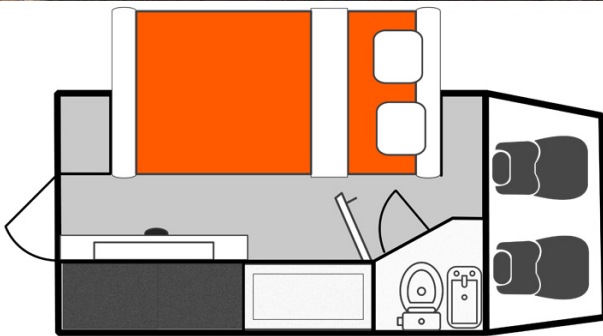

# 4wd Rainbow Toyota Land Cruiser Orion Zimbabwe

Modèle standard

Description	<p>The Rainbow Toyota Landcruiser Orion is African built and ready to take on the harshest environments fort your pleasure, with toilets and sink on board.</p> <p>All dimensions may change without notice.</p>
Characteristics	<p><b>Rainbow Toyota Orion</b>                  Sleeps: 2 (2 seatbelts)                  Diesel 4.2 L engine                  Toyota Landcruiser chassis                  Manual transmission                  Power steering                  ABS power brakes                  Airbags                  Central locking                  4x4</p>
Fuel	<p>Diesel                  Average consumption: 14.5L/100km</p>
Dimensions	<p>Length: 5.60 m (18'4")                  Width: 1.80 m (5'11")                  Height: 2.30 m (7'7")                  Closed roof interior height: 1.40 m (4'7")                  Opened roof interior height: 2.20 m (7'2")</p>
Passengers	<p>2 sleeps and 2 seatbelts</p>
Reserve	<p>Fuel Tank Capacity: 180 L (47.6 US gal)                  Fresh Water Tank: 40 L (10.6 US gal)                  Propane Bottle: 1 x 3 kg (6.6 lb)</p>
Beds	<p>Double bed: 210 x 140 cm (82" x 55")</p>