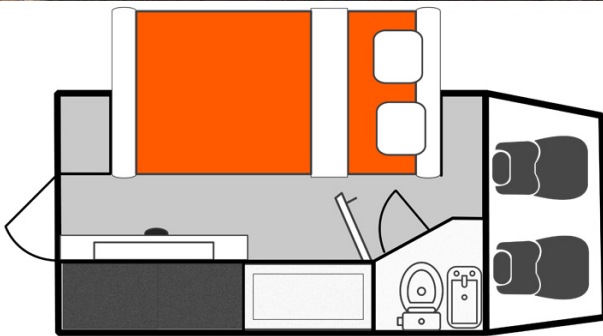

# 4wd Rainbow Toyota Land Cruiser Orion Botswana

Modèle standard

Description	<p>The Rainbow Toyota Landcruiser Orion is African built and ready to take on the harshest environments fort your pleasure, with toilets and sink on board.</p> <p>All dimensions may change without notice.</p>
Characteristics	<p><b>Rainbow Toyota Orion</b>                  Sleeps: 2 (2 seatbelts)                  Diesel 4.2 L engine                  Toyota Landcruiser chassis                  Manual transmission                  Power steering                  ABS power brakes                  Airbags                  Central locking                  4x4</p>
Fuel	<p>Diesel                  Average consumption: 14.5L/100km</p>
Dimensions	<p>Length: 5.60 m (18'4")                  Width: 1.80 m (5'11")                  Height: 2.30 m (7'7")                  Closed roof interior height: 1.40 m (4'7")                  Opened roof interior height: 2.20 m (7'2")</p>
Passengers	<p>2 sleeps and 2 seatbelts</p>
Reserve	<p>Fuel Tank Capacity: 180 L (47.6 US gal)                  Fresh Water Tank: 40 L (10.6 US gal)                  Propane Bottle: 1 x 3 kg (6.6 lb)</p>
Beds	<p>Double bed: 210 x 140 cm (82" x 55")</p>